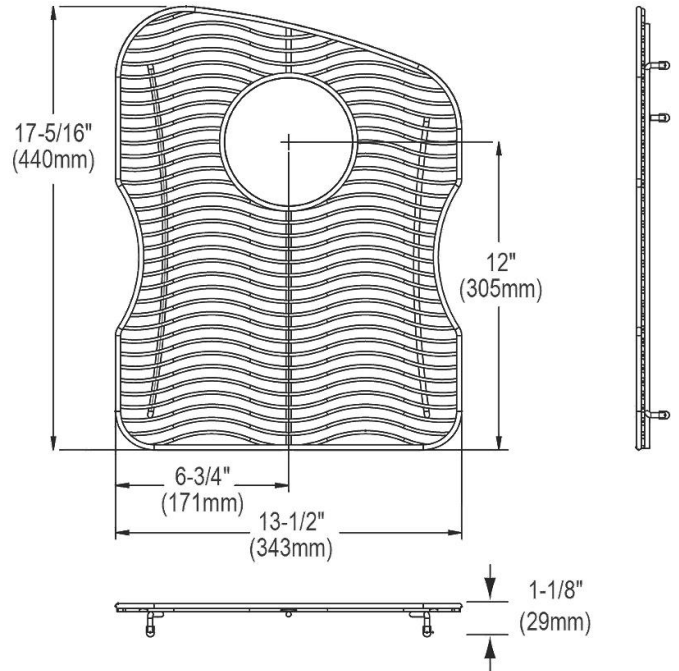

PART: _____ QTY: _____

PROJECT: _____

CONTACT: _____

DATE: _____

NOTES: _____

APPROVAL: _____

In keeping with our policy of continuing product improvement, Elkay reserves the right to change product specifications without notice. Please visit elkay.com for the most current version of Elkay product specification sheets. This specification describes an Elkay product with design, quality, and functional benefits to the user. When making a comparison of other producers' offerings, be certain these features are not overlooked.