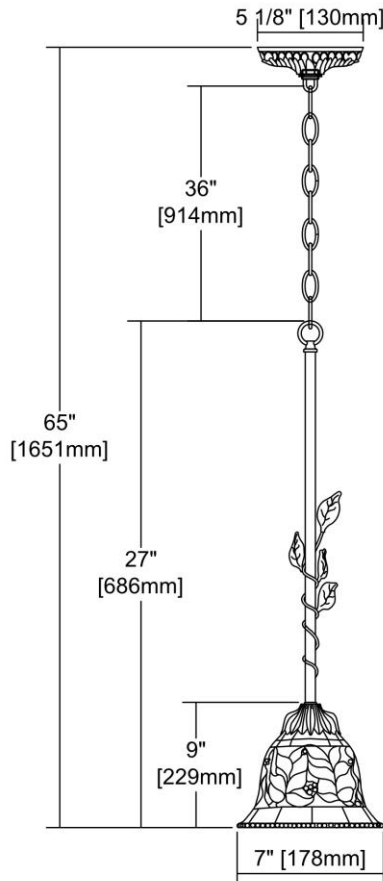

	ITEM #:	08018-TBH
	UPC	830335000877
	Description	Latham 1-Light Mini Pendant in Tiffany Bronze with Tiffany Style Glass
	Finish	Tiffany Bronze
	Materials	Glass, Metal
	Brand	ELK Lighting
	Collection	Latham
	Category	Indoor Lighting
	Type	Mini Pendant

ITEM DIMENSIONS				RATINGS & SPECIFICATIONS				
Width	7 inches			Safety Rating	N/A		Certification	N/A
Depth	7 inches			ADA Compliant	N/A		Voltage	N/A
Height	27 inches			BULBS / SOCKETS				
Weight	5 pounds			Quantity	1	Wattage	75 watts	
ADDITIONAL DIMENSIONS				Included	No		Type	A19 (E26 Medium Base)
Backplate / Canopy	N/A			Other	N/A			
HCWO	N/A			CHAIN / CORD INFORMATION				
Min. Extension	N/A			Chain	N/A		Cord	N/A
Max. Extension	N/A			SHADE / GLASS DETAILS				
OVERALL HEIGHT				Shade/Glass Description	Tiffany Style Glass			
Min.	N/A		Max.	N/A				
EXTENSION ROD(S)				Width	N/A		Height	N/A
N/A				Width at Top	N/A		Width at Bottom	N/A