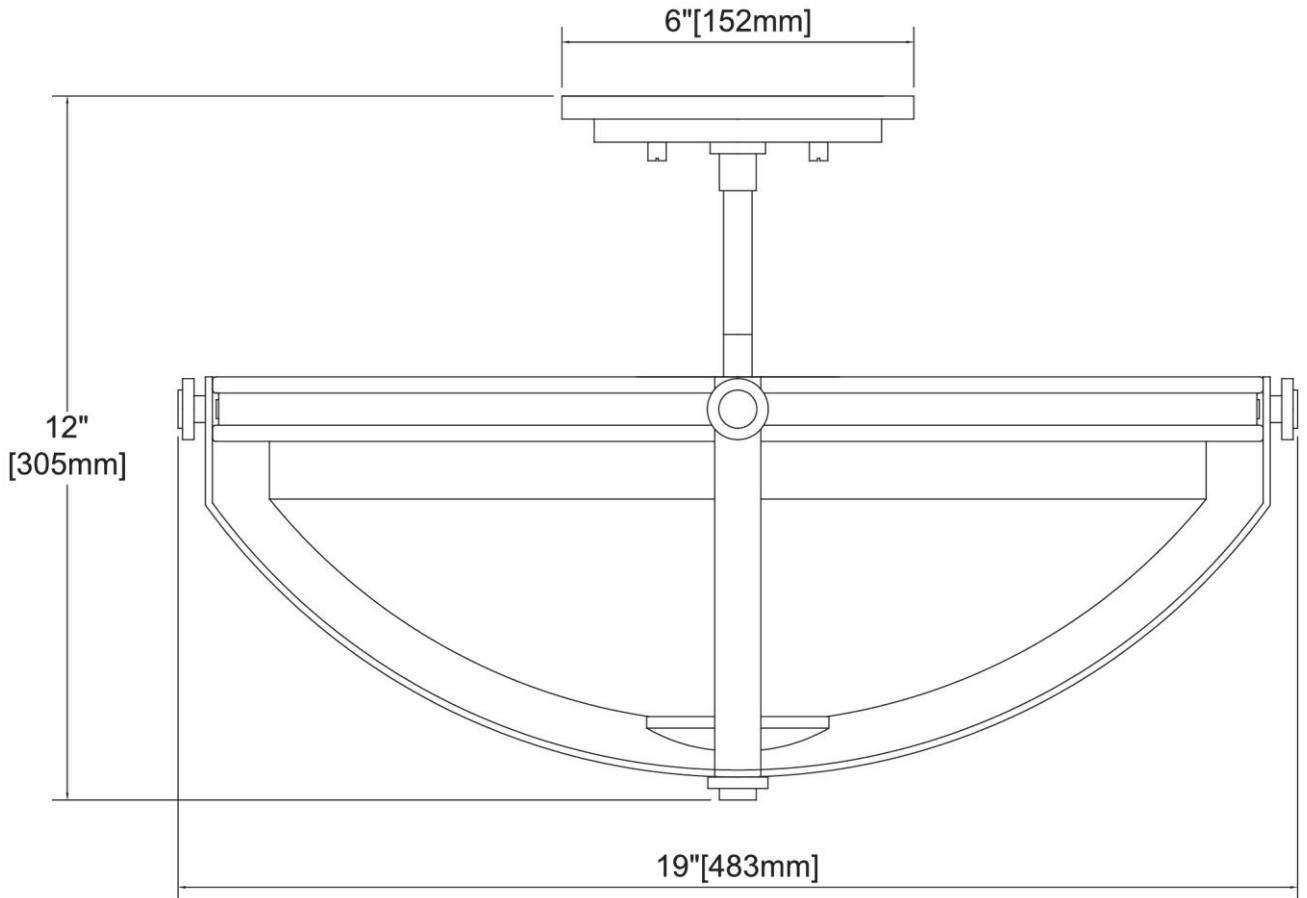

<b>ITEM #:</b>	89115/3
<b>UPC</b>	748119140704
<b>Description</b>	Connelly 3-Light Semi Flush in Natural Brass with Frosted Glass
<b>Finish</b>	Natural Brass
<b>Materials</b>	Glass, Steel
<b>Brand</b>	ELK Lighting
<b>Collection</b>	Connelly
<b>Category</b>	Indoor Lighting
<b>Type</b>	Semi Flush Mount

ITEM DIMENSIONS				RATINGS & SPECIFICATIONS				
<b>Width</b>	19 inches			<b>Safety Rating</b>	UL		<b>Certification</b>	Dry locations
<b>Depth</b>	19 inches			<b>ADA Compliant</b>	N/A		<b>Voltage</b>	120 volts
<b>Height</b>	12 inches			<b>BULBS / SOCKETS</b>				
<b>Weight</b>	9 pounds			<b>Quantity</b>	3		<b>Wattage</b>	100 watts
ADDITIONAL DIMENSIONS				<b>Included</b>	No		<b>Type</b>	A19 (E26 Medium Base)
<b>Backplate / Canopy</b>	6 diameter			<b>Other</b>	N/A			
<b>HCWO</b>	N/A			CHAIN / CORD INFORMATION				
<b>Min. Extension</b>	N/A			<b>Chain</b>	N/A		<b>Cord</b>	8 inches
<b>Max. Extension</b>	N/A			SHADE / GLASS DETAILS				
OVERALL HEIGHT				<b>Shade/Glass Description</b>	Frosted Glass			
<b>Min.</b>	N/A		<b>Max.</b>	N/A				
EXTENSION ROD(S)				<b>Width</b>	17 inches		<b>Height</b>	5 inches
N/A				<b>Width at Top</b>	N/A		<b>Width at Bottom</b>	N/A