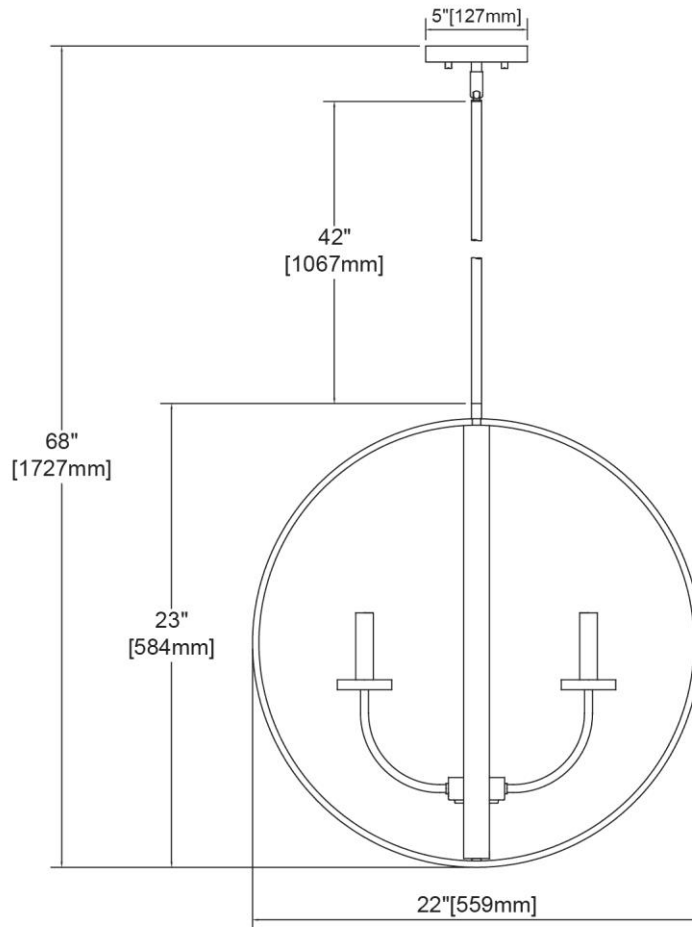


	ITEM #:	89045/4
	UPC	748119140544
	Description	Erindale 4-Light Chandelier in Natural Brass
	Finish	Natural Brass
	Materials	Steel
	Brand	ELK Lighting
	Collection	Erindale
	Category	Indoor Lighting
	Type	Chandelier

ITEM DIMENSIONS				RATINGS & SPECIFICATIONS				
Width	22 inches			Safety Rating	UL		Certification	Dry locations
Depth	22 inches			ADA Compliant	N/A		Voltage	120 volts
Height	23 inches			BULBS / SOCKETS				
Weight	9 pounds			Quantity	4	Wattage	60 watts	
ADDITIONAL DIMENSIONS				Included	No	Type	Torpedo (E12 Candelabra Base)	
Backplate / Canopy	5 diameter			Other	N/A			
HCWO	N/A			CHAIN / CORD INFORMATION				
Min. Extension	N/A			Chain	N/A	Cord	72 inches	
Max. Extension	N/A			SHADE / GLASS DETAILS				
OVERALL HEIGHT				Shade/Glass Description	No Shade/Glass			
Min.	26 inches	Max.	68 inches	Width	N/A		Height	N/A
EXTENSION ROD(S)				Width at Top	N/A		Width at Bottom	N/A
Rods: 1-6, 3-12								