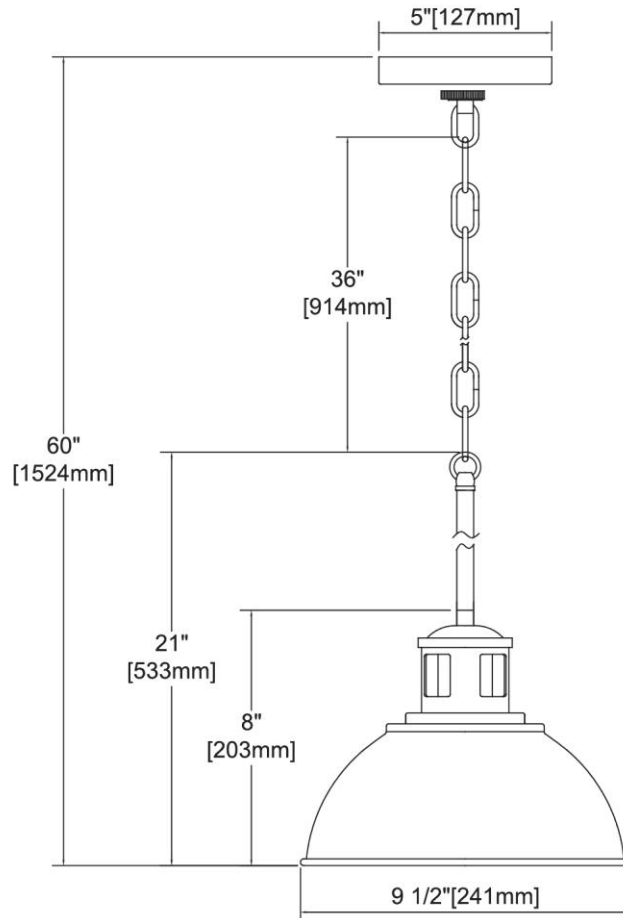


	ITEM #:	89007/1
	UPC	748119140506
	Description	Lyndon 1-Light Mini Pendant in Brass with Gray Metal Shade
	Finish	Gray, Brass
	Materials	Steel
	Brand	ELK Lighting
	Collection	Lyndon
	Category	Indoor Lighting
	Type	Mini Pendant

ITEM DIMENSIONS				RATINGS & SPECIFICATIONS				
Width	10 inches			Safety Rating	UL		Certification	Dry locations
Depth	10 inches			ADA Compliant	N/A		Voltage	120 volts
Height	8 inches			BULBS / SOCKETS				
Weight	3 pounds			Quantity	1	Wattage	100 watts	
ADDITIONAL DIMENSIONS				Included	No		Type	A19 (E26 Medium Base)
Backplate / Canopy	5 diameter			Other	N/A			
HCWO	N/A			CHAIN / CORD INFORMATION				
Min. Extension	N/A			Chain	36 inches	Cord	72 inches - Clear	
Max. Extension	N/A			SHADE / GLASS DETAILS				
OVERALL HEIGHT				Shade/Glass Description	Gray Metal Shade			
Min.	25 inches	Max.	60 inches	Width	10 inches		Height	7 inches
EXTENSION ROD(S)				Width at Top	N/A		Width at Bottom	N/A
Rods: 1-13								