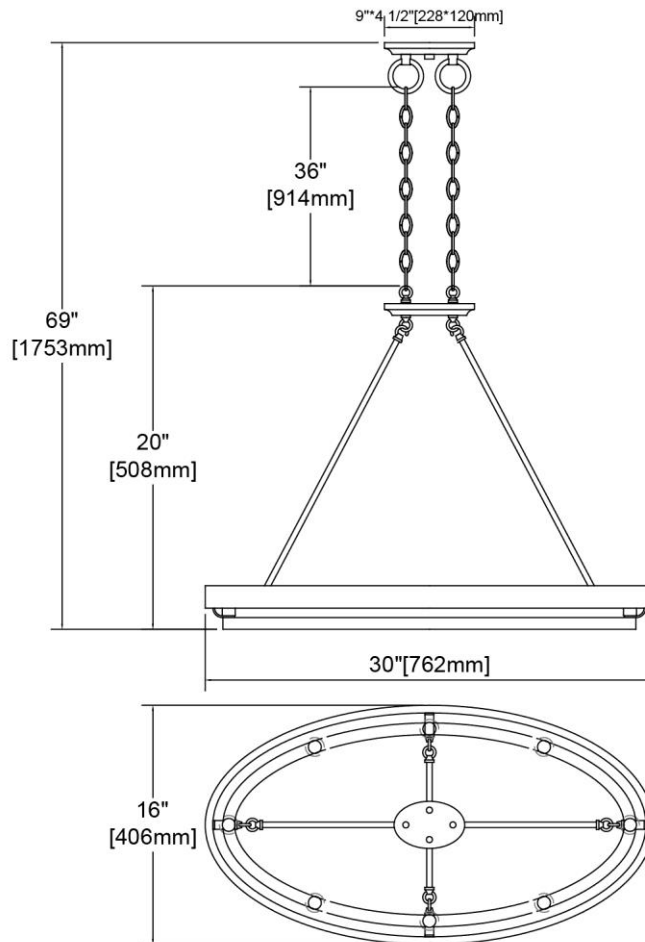


	<b>ITEM #:</b>	75055/8
	<b>UPC</b>	748119141381
	<b>Description</b>	Ramsey 8-Light Island Light in Matte Black and Aspen
	<b>Finish</b>	Matte Black, Aspen
	<b>Materials</b>	Steel
	<b>Brand</b>	ELK Lighting
	<b>Collection</b>	Ramsey
	<b>Category</b>	Indoor Lighting
	<b>Type</b>	Island Light

ITEM DIMENSIONS				RATINGS & SPECIFICATIONS				
<b>Width</b>	30 inches			<b>Safety Rating</b>	UL		<b>Certification</b>	Dry locations
<b>Depth</b>	16 inches			<b>ADA Compliant</b>	N/A		<b>Voltage</b>	120 volts
<b>Height</b>	20 inches			<b>BULBS / SOCKETS</b>				
<b>Weight</b>	13 pounds			<b>Quantity</b>	8	<b>Wattage</b>	60 watts	
ADDITIONAL DIMENSIONS				<b>Included</b>	No	<b>Type</b>	Torpedo (E12 Candelabra Base)	
<b>Backplate / Canopy</b>	9x4.5			<b>Other</b>	N/A			
<b>HCWO</b>	N/A			CHAIN / CORD INFORMATION				
<b>Min. Extension</b>	N/A			<b>Chain</b>	36 inches	<b>Cord</b>	72 inches - Black	
<b>Max. Extension</b>	N/A			SHADE / GLASS DETAILS				
OVERALL HEIGHT				<b>Shade/Glass Description</b>	No Shade/Glass			
<b>Min.</b>	24 inches	<b>Max.</b>	69 inches	<b>Width</b>	N/A		<b>Height</b>	N/A
EXTENSION ROD(S)				<b>Width at Top</b>	N/A		<b>Width at Bottom</b>	N/A
N/A								