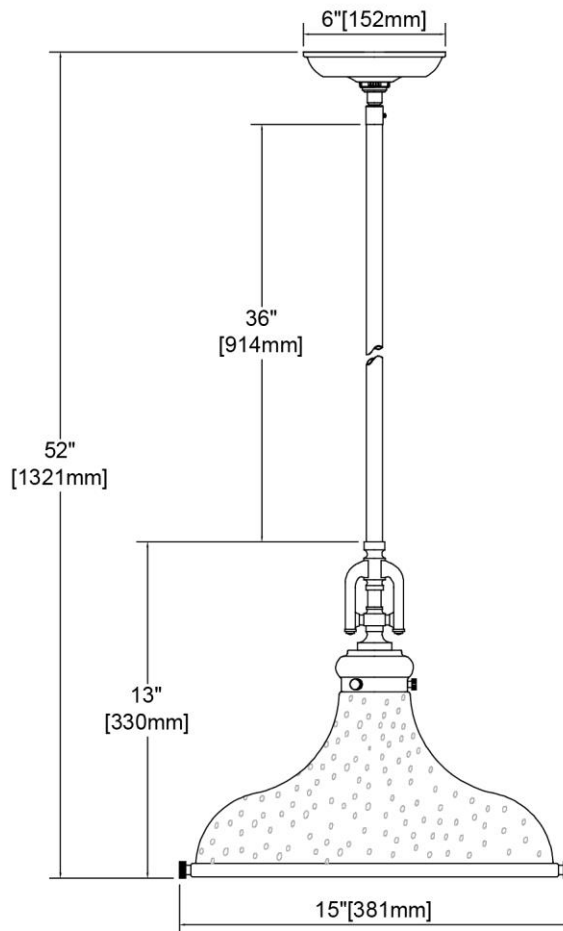

<b>ITEM #:</b>	57381/1
<b>UPC</b>	748119141732
<b>Description</b>	Rutherford 1-Light Pendant in Polished Nickel with Seedy Glass
<b>Finish</b>	Polished Nickel
<b>Materials</b>	Glass, Steel
<b>Brand</b>	ELK Lighting
<b>Collection</b>	Rutherford
<b>Category</b>	Indoor Lighting
<b>Type</b>	Pendant

ITEM DIMENSIONS				RATINGS & SPECIFICATIONS				
<b>Width</b>	15 inches			<b>Safety Rating</b>	UL		<b>Certification</b>	Dry locations
<b>Depth</b>	15 inches			<b>ADA Compliant</b>	N/A		<b>Voltage</b>	120 volts
<b>Height</b>	13 inches			BULBS / SOCKETS				
<b>Weight</b>	5 pounds			<b>Quantity</b>	1	<b>Wattage</b>	60 watts	
ADDITIONAL DIMENSIONS				<b>Included</b>	No	<b>Type</b>	A19 (E26 Medium Base)	
<b>Backplate / Canopy</b>	6 diameter			<b>Other</b>	N/A			
<b>HCWO</b>	N/A			CHAIN / CORD INFORMATION				
<b>Min. Extension</b>	N/A			<b>Chain</b>	N/A	<b>Cord</b>	72 inches	
<b>Max. Extension</b>	N/A			SHADE / GLASS DETAILS				
OVERALL HEIGHT				<b>Shade/Glass Description</b>	Seedy Glass			
<b>Min.</b>	22 inches	<b>Max.</b>	52 inches	<b>Width</b>	13 inches		<b>Height</b>	8 inches
EXTENSION ROD(S)				<b>Width at Top</b>	N/A		<b>Width at Bottom</b>	N/A
Rods: 1-6, 1-12, 1-18								