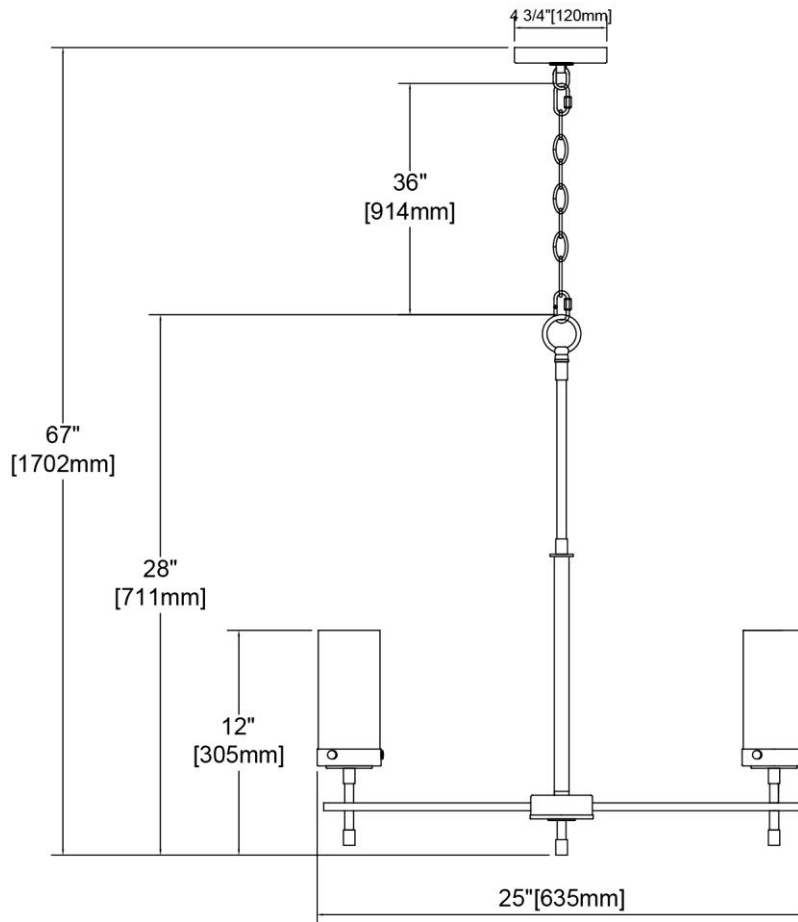

ITEM #:	47306/5
UPC	748119139647
Description	Melinda 5-Light Chandelier in Polished Chrome with Seedy Glass
Finish	Polished Chrome
Materials	Glass, Steel
Brand	ELK Lighting
Collection	Melinda
Category	Indoor Lighting
Type	Chandelier

ITEM DIMENSIONS				RATINGS & SPECIFICATIONS				
Width	25 inches			Safety Rating	ETL		Certification	Dry locations
Depth	25 inches			ADA Compliant	N/A		Voltage	120 volts
Height	28 inches			BULBS / SOCKETS				
Weight	9 pounds			Quantity	5		Wattage	60 watts
ADDITIONAL DIMENSIONS				Included	No		Type	Torpedo (E12 Candelabra Base)
Backplate / Canopy	4.75 diameter			Other	N/A			
HCWO	N/A			CHAIN / CORD INFORMATION				
Min. Extension	N/A			Chain	36 inches		Cord	72 inches - Clear
Max. Extension	N/A			SHADE / GLASS DETAILS				
OVERALL HEIGHT				Shade/Glass Description	Seedy Glass			
Min.	30 inches		Max.	55 inches				
EXTENSION ROD(S)				Width	3 inches		Height	7 inches
Rods: 1-22				Width at Top	N/A		Width at Bottom	N/A