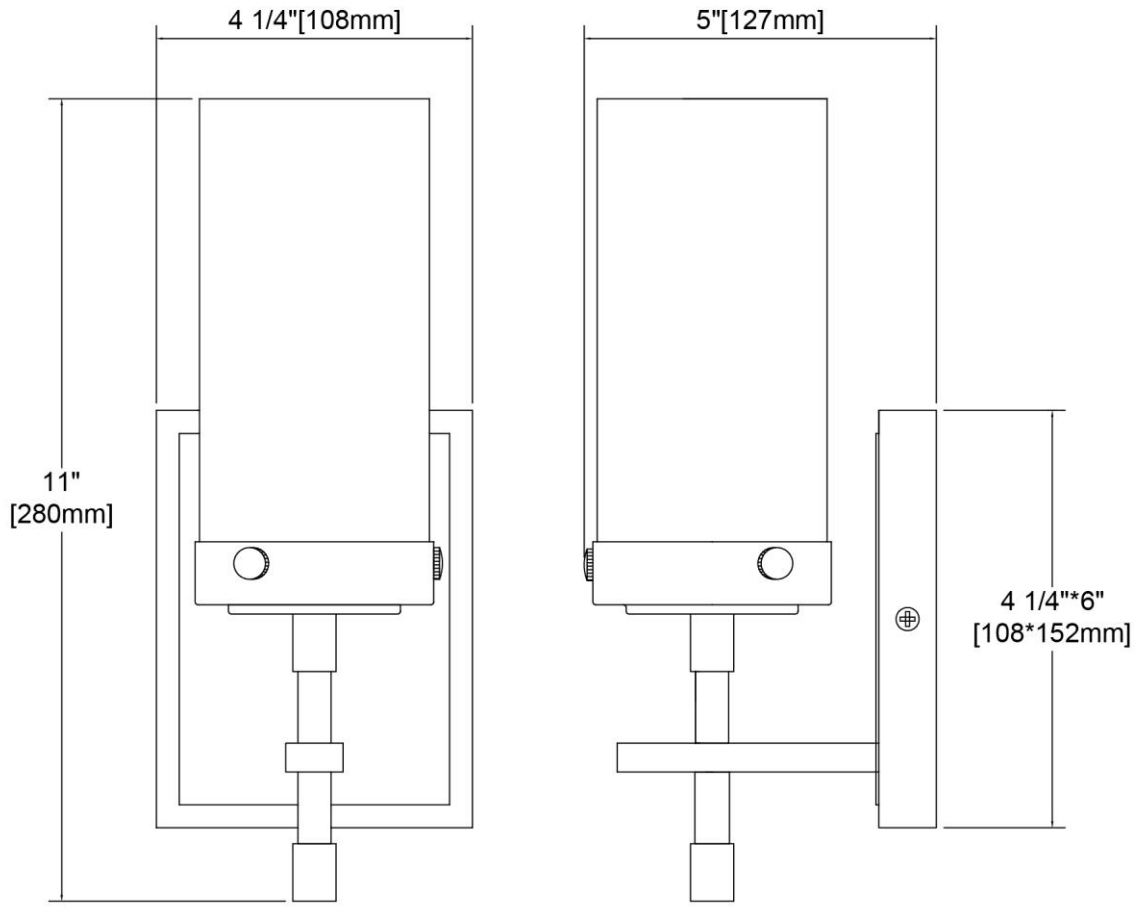

<b>ITEM #:</b>	47300/1
<b>UPC</b>	748119139678
<b>Description</b>	Melinda 1-Light Sconce in Polished Chrome with Seedy Glass
<b>Finish</b>	Polished Chrome
<b>Materials</b>	Glass, Steel
<b>Brand</b>	ELK Lighting
<b>Collection</b>	Melinda
<b>Category</b>	Indoor Lighting
<b>Type</b>	Sconce

ITEM DIMENSIONS				RATINGS & SPECIFICATIONS				
<b>Width</b>	4.25 inches			<b>Safety Rating</b>	ETL		<b>Certification</b>	Damp locations
<b>Depth</b>	5 inches			<b>ADA Compliant</b>	N/A		<b>Voltage</b>	120 volts
<b>Height</b>	11 inches			BULBS / SOCKETS				
<b>Weight</b>	2 pounds			<b>Quantity</b>	1	<b>Wattage</b>	60 watts	
ADDITIONAL DIMENSIONS				<b>Included</b>	No		<b>Type</b>	Torpedo (E12 Candelabra Base)
<b>Backplate / Canopy</b>	4.5x6			<b>Other</b>	N/A			
<b>HCWO</b>	N/A			CHAIN / CORD INFORMATION				
<b>Min. Extension</b>	N/A			<b>Chain</b>	N/A		<b>Cord</b>	8 inches
<b>Max. Extension</b>	N/A			SHADE / GLASS DETAILS				
OVERALL HEIGHT				<b>Shade/Glass Description</b>	Seedy Glass			
<b>Min.</b>	N/A		<b>Max.</b>	N/A				
EXTENSION ROD(S)				<b>Width</b>	3 inches		<b>Height</b>	7 inches
N/A				<b>Width at Top</b>	N/A		<b>Width at Bottom</b>	N/A