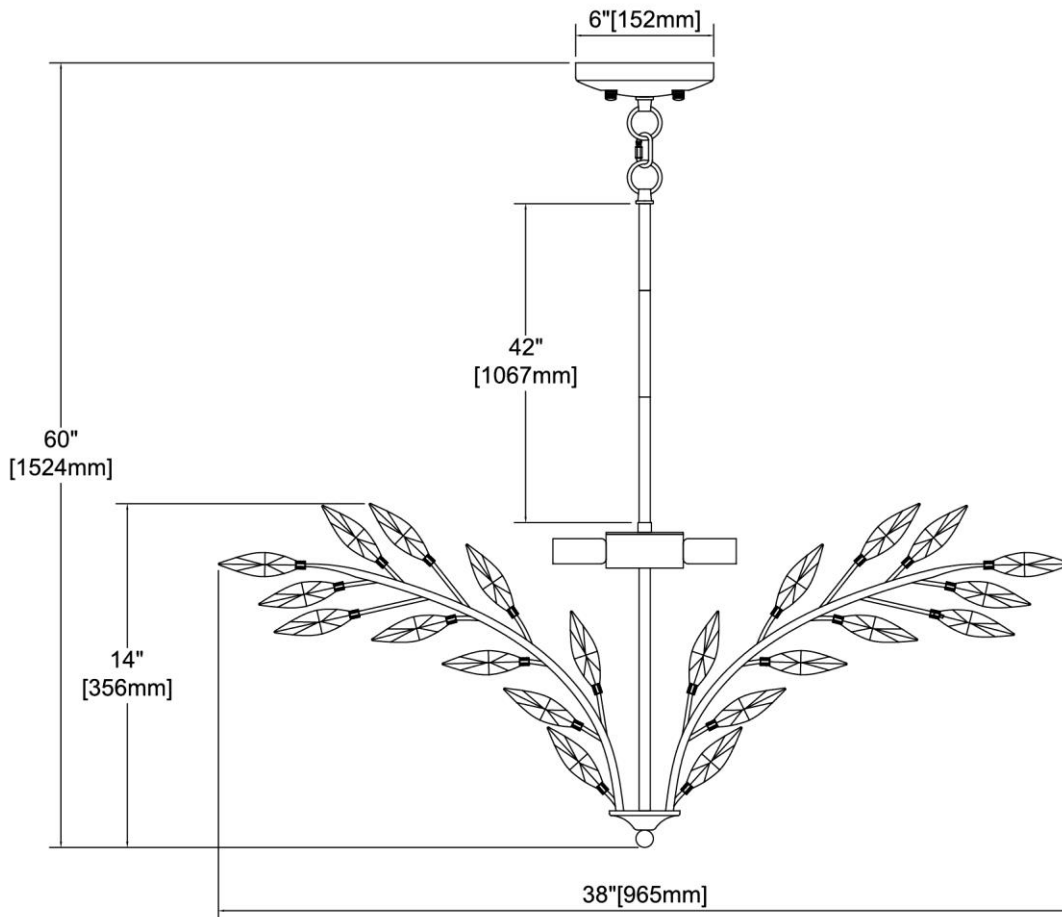

| | | |
|---|--------------------|---|
|  | ITEM #: | 18296/9 |
| | UPC | 748119141060 |
| | Description | Flora Grace 9-Light Chandelier in Champagne Gold with Clear Crystal |
| | Finish | Champagne Gold |
| | Materials | Glass, Steel |
| | Brand | ELK Lighting |
| | Collection | Flora Grace |
| | Category | Indoor Lighting |
| | Type | Chandelier |

| ITEM DIMENSIONS | | | | RATINGS & SPECIFICATIONS | | | | |
|------------------------------|------------|-------------|-----------|---------------------------------|---------------|----------------|-------------------------------|---------------|
| Width | 38 inches | | | Safety Rating | UL | | Certification | Dry locations |
| Depth | 38 inches | | | ADA Compliant | N/A | | Voltage | 120 volts |
| Height | 14 inches | | | BULBS / SOCKETS | | | | |
| Weight | 14 pounds | | | Quantity | 9 | Wattage | 60 watts | |
| ADDITIONAL DIMENSIONS | | | | Included | No | Type | Torpedo (E12 Candelabra Base) | |
| Backplate / Canopy | 6 diameter | | | Other | N/A | | | |
| HCWO | N/A | | | CHAIN / CORD INFORMATION | | | | |
| Min. Extension | N/A | | | Chain | N/A | Cord | 144 inches | |
| Max. Extension | N/A | | | SHADE / GLASS DETAILS | | | | |
| OVERALL HEIGHT | | | | Shade/Glass Description | Clear Crystal | | | |
| Min. | 20 inches | Max. | 60 inches | Width | N/A | | Height | N/A |
| EXTENSION ROD(S) | | | | Width at Top | N/A | | Width at Bottom | N/A |
| Rods: 1-6, 1-12, 1-24 | | | | | | | | |