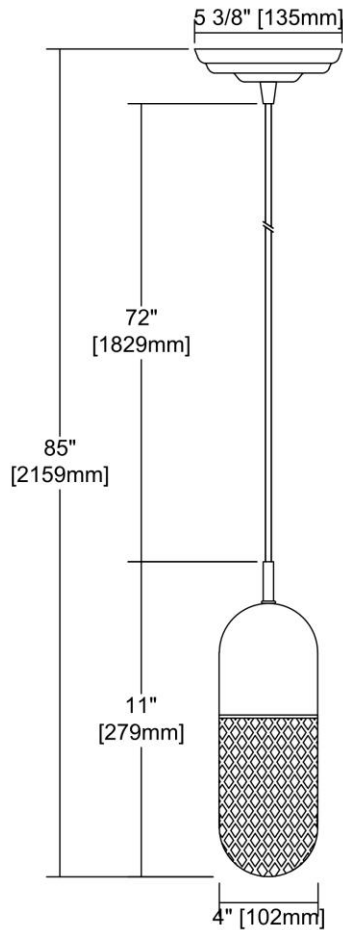


	<b>ITEM #:</b>	56661/1
	<b>UPC</b>	748119129983
	<b>Description</b>	Capsula 1-Light Mini Pendant in Polished Chrome with Clear Textured Glass
	<b>Finish</b>	Polished Chrome
	<b>Materials</b>	Glass, Metal
	<b>Brand</b>	ELK Lighting
	<b>Collection</b>	Capsula
	<b>Category</b>	Indoor Lighting
	<b>Type</b>	Mini Pendant

ITEM DIMENSIONS				RATINGS & SPECIFICATIONS				
<b>Width</b>	4 inches			<b>Safety Rating</b>	N/A		<b>Certification</b>	N/A
<b>Depth</b>	4 inches			<b>ADA Compliant</b>	N/A		<b>Voltage</b>	N/A
<b>Height</b>	11 inches			<b>BULBS / SOCKETS</b>				
<b>Weight</b>	2 pounds			<b>Quantity</b>	1	<b>Wattage</b>	60 watts	
ADDITIONAL DIMENSIONS				<b>Included</b>	No		<b>Type</b>	A19 (E26 Medium Base)
<b>Backplate / Canopy</b>	5x5			<b>Other</b>	N/A			
<b>HCWO</b>	N/A			CHAIN / CORD INFORMATION				
<b>Min. Extension</b>	N/A			<b>Chain</b>	N/A		<b>Cord</b>	N/A
<b>Max. Extension</b>	N/A			SHADE / GLASS DETAILS				
OVERALL HEIGHT				<b>Shade/Glass Description</b>	Clear Textured Glass			
<b>Min.</b>	N/A		<b>Max.</b>	N/A				
EXTENSION ROD(S)				<b>Width</b>	N/A		<b>Height</b>	N/A
N/A				<b>Width at Top</b>	N/A		<b>Width at Bottom</b>	N/A