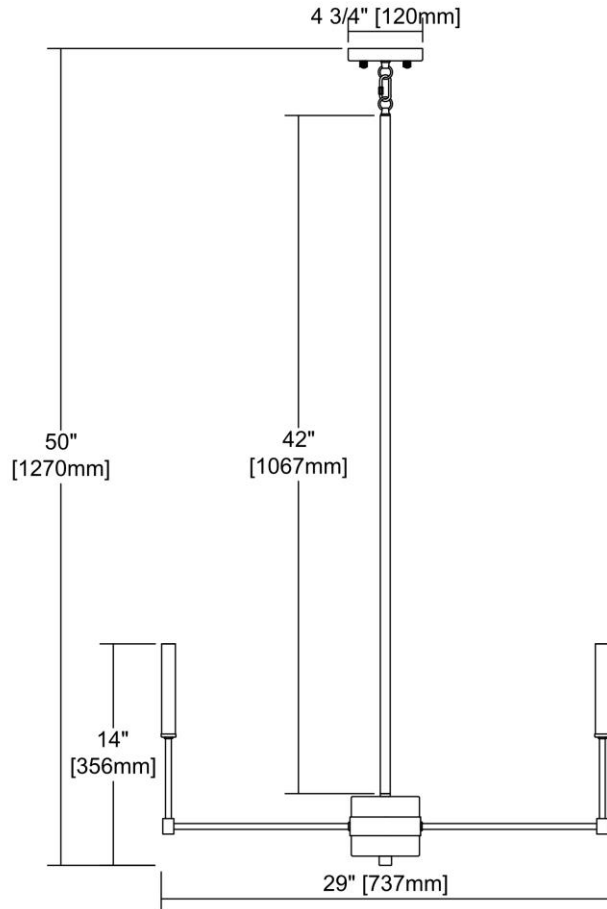


	ITEM #:	15277/10
	UPC	748119127507
	Description	Livingston 10-Light Chandelier in Matte Black and Satin Brass
	Finish	Matte Black, Satin Brass
	Materials	Metal
	Brand	ELK Lighting
	Collection	Livingston
	Category	Indoor Lighting
	Type	Chandelier

ITEM DIMENSIONS				RATINGS & SPECIFICATIONS				
Width	29 inches			Safety Rating	N/A		Certification	N/A
Depth	29 inches			ADA Compliant	N/A		Voltage	N/A
Height	14 inches			BULBS / SOCKETS				
Weight	10 pounds			Quantity	10	Wattage	60 watts	
ADDITIONAL DIMENSIONS				Included	No		Type	B11 (E12 Candelabra Base)
Backplate / Canopy	4.75x4.75			Other	N/A			
HCWO	N/A			CHAIN / CORD INFORMATION				
Min. Extension	N/A			Chain	N/A		Cord	N/A
Max. Extension	N/A			SHADE / GLASS DETAILS				
OVERALL HEIGHT				Shade/Glass Description	No Shade/Glass			
Min.	N/A		Max.	N/A				
EXTENSION ROD(S)				Width	N/A		Height	N/A
Rods: 1-6, 3-12				Width at Top	N/A		Width at Bottom	N/A