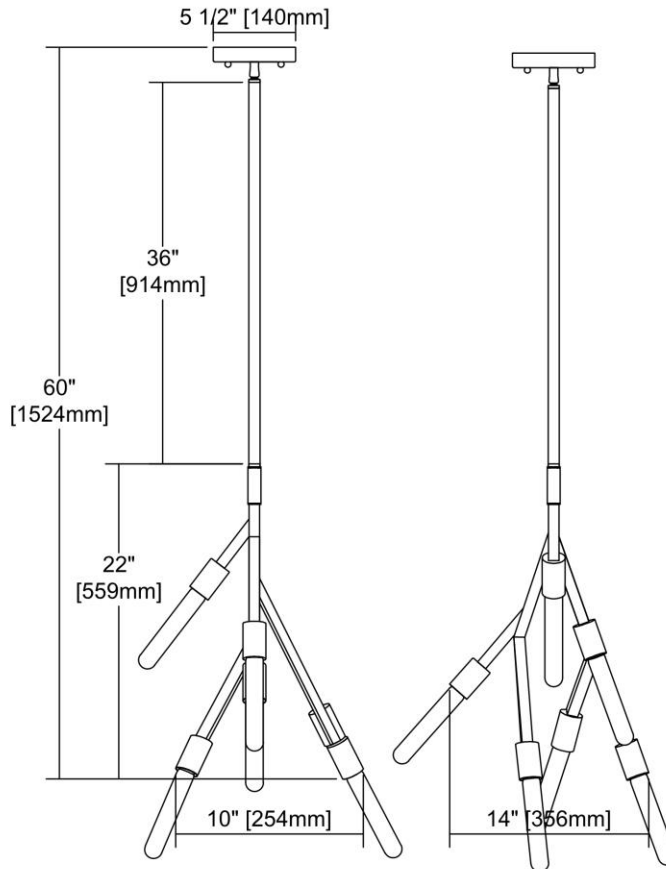


	ITEM #:	11849/6
	UPC	748119125190
	Description	Freeform 6-Light Chandelier in Dark Graphite
	Finish	Dark Graphite
	Materials	Metal
	Brand	ELK Lighting
	Collection	Freeform
	Category	Indoor Lighting
	Type	Chandelier

ITEM DIMENSIONS				RATINGS & SPECIFICATIONS				
Width	14 inches			Safety Rating	N/A		Certification	N/A
Depth	10 inches			ADA Compliant	N/A		Voltage	N/A
Height	22 inches			BULBS / SOCKETS				
Weight	5 pounds			Quantity	6	Wattage	60 watts	
ADDITIONAL DIMENSIONS				Included	No		Type	A19 (E26 Medium Base)
Backplate / Canopy	6x6			Other	N/A			
HCWO	N/A			CHAIN / CORD INFORMATION				
Min. Extension	N/A			Chain	N/A		Cord	N/A
Max. Extension	N/A			SHADE / GLASS DETAILS				
OVERALL HEIGHT				Shade/Glass Description	No Shade/Glass			
Min.	N/A		Max.	N/A				
EXTENSION ROD(S)				Width	N/A		Height	N/A
Rods: 1-6, 1-12, 1-18				Width at Top	N/A		Width at Bottom	N/A