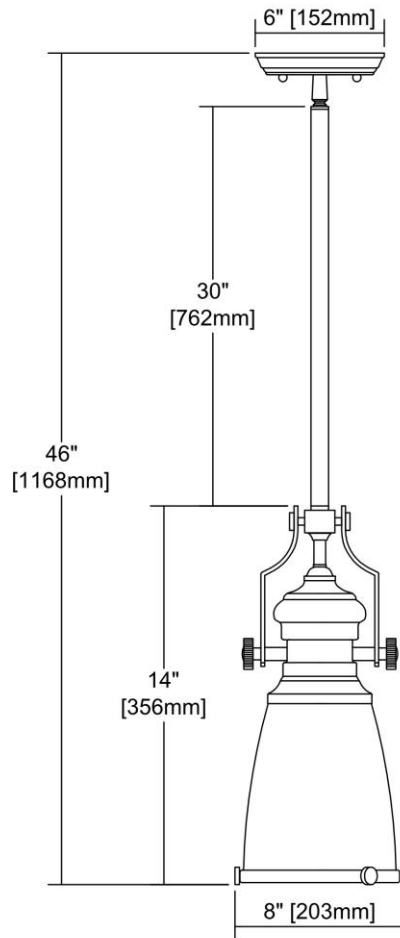


	ITEM #:	66524-1
	UPC	748119088402
	Description	Chadwick 1-Light Mini Pendant in Satin Nickel with Gloss White Shade
	Finish	Gloss White, Satin Nickel
	Materials	Glass, Steel
	Brand	ELK Lighting
	Collection	Chadwick
	Category	Indoor Lighting
	Type	Mini Pendant

ITEM DIMENSIONS				RATINGS & SPECIFICATIONS				
Width	8 inches			Safety Rating	UL		Certification	N/A
Depth	8 inches			ADA Compliant	N/A		Voltage	N/A
Height	14 inches			BULBS / SOCKETS				
Weight	5 pounds			Quantity	1	Wattage	100 watts	
ADDITIONAL DIMENSIONS				Included	No		Type	A19 (E26 Medium Base)
Backplate / Canopy	6x6			Other	N/A			
HCWO	N/A			CHAIN / CORD INFORMATION				
Min. Extension	N/A			Chain	N/A		Cord	N/A
Max. Extension	N/A			SHADE / GLASS DETAILS				
OVERALL HEIGHT				Shade/Glass Description	Gloss White Shade			
Min.	N/A		Max.	N/A				
EXTENSION ROD(S)				Width	8 inches		Height	N/A
Rods: 1-6, 2-12				Width at Top	N/A		Width at Bottom	N/A