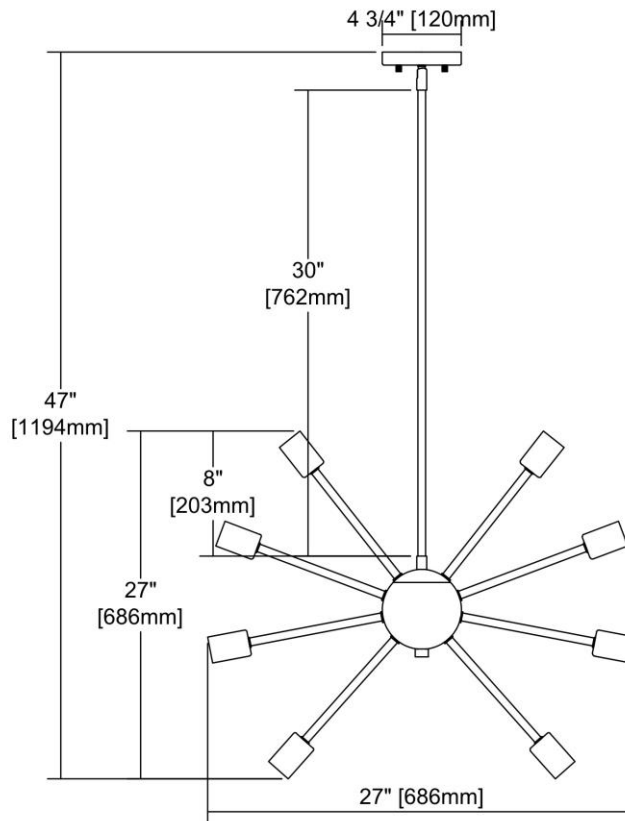

ITEM #:	46244/12
UPC	748119111780
Description	Delphine 12-Light Chandelier in Satin Black
Finish	Satin Black
Materials	Metal
Brand	ELK Lighting
Collection	Delphine
Category	Indoor Lighting
Type	Chandelier

ITEM DIMENSIONS				RATINGS & SPECIFICATIONS				
Width	27 inches			Safety Rating	UL		Certification	N/A
Depth	27 inches			ADA Compliant	N/A		Voltage	N/A
Height	27 inches			BULBS / SOCKETS				
Weight	6 pounds			Quantity	12	Wattage	60 watts	
ADDITIONAL DIMENSIONS				Included	No		Type	A19 (E26 Medium Base)
Backplate / Canopy	4.75x4.75			Other	N/A			
HCWO	N/A			CHAIN / CORD INFORMATION				
Min. Extension	N/A			Chain	N/A		Cord	N/A
Max. Extension	N/A			SHADE / GLASS DETAILS				
OVERALL HEIGHT				Shade/Glass Description	No Shade/Glass			
Min.	N/A		Max.	N/A				
EXTENSION ROD(S)				Width	N/A		Height	N/A
Rods: 1-6, 2-12				Width at Top	N/A		Width at Bottom	N/A