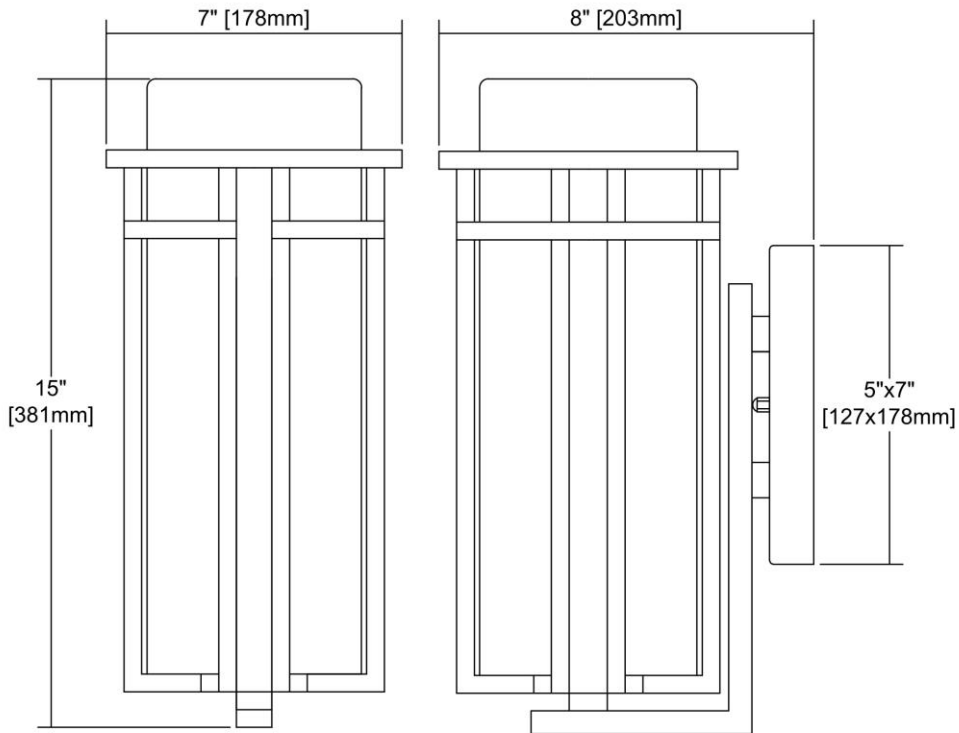

<b>ITEM #:</b>	45186/1
<b>UPC</b>	748119111469
<b>Description</b>	Croftwell 1-Light Outdoor Sconce in Textured Matte Black - Small
<b>Finish</b>	Textured Matte Black
<b>Materials</b>	Glass, Metal
<b>Brand</b>	ELK Lighting
<b>Collection</b>	Croftwell
<b>Category</b>	Outdoor Lighting
<b>Type</b>	Sconce

ITEM DIMENSIONS				RATINGS & SPECIFICATIONS				
<b>Width</b>	7 inches			<b>Safety Rating</b>	UL		<b>Certification</b>	N/A
<b>Depth</b>	8 inches			<b>ADA Compliant</b>	N/A		<b>Voltage</b>	N/A
<b>Height</b>	15 inches			<b>BULBS / SOCKETS</b>				
<b>Weight</b>	7 pounds			<b>Quantity</b>	1		<b>Wattage</b>	100 watts
ADDITIONAL DIMENSIONS				<b>Included</b>	No		<b>Type</b>	A19 (E26 Medium Base)
<b>Backplate / Canopy</b>	5x7			<b>Other</b>	N/A			
<b>HCWO</b>	7 inches			CHAIN / CORD INFORMATION				
<b>Min. Extension</b>	N/A			<b>Chain</b>	N/A		<b>Cord</b>	N/A
<b>Max. Extension</b>	N/A			SHADE / GLASS DETAILS				
OVERALL HEIGHT				<b>Shade/Glass Description</b>	Clear Glass			
<b>Min.</b>	N/A		<b>Max.</b>	N/A				
EXTENSION ROD(S)				<b>Width</b>	N/A		<b>Height</b>	N/A
N/A				<b>Width at Top</b>	N/A		<b>Width at Bottom</b>	N/A