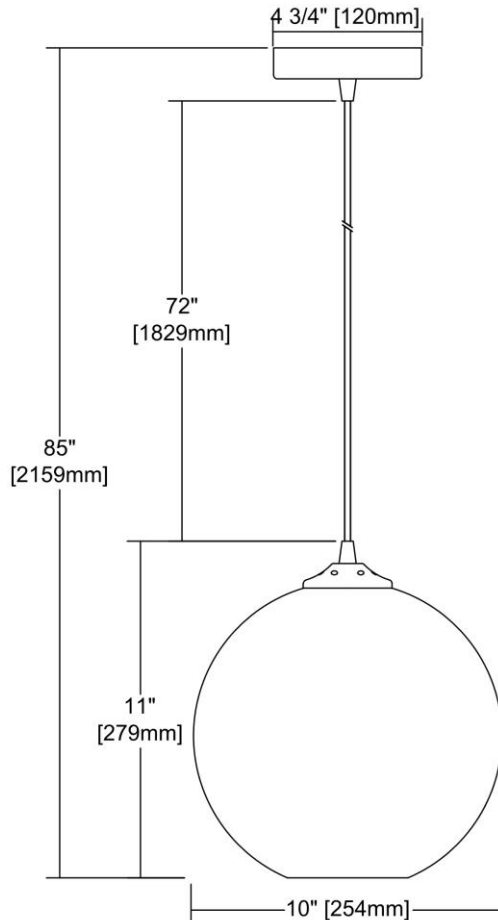


	ITEM #:	31380/1MRC
	UPC	748119110875
	Description	Watersphere 1-Light Mini Pendant in Chrome with Hammered Mercury Glass
	Finish	Polished Chrome
	Materials	Glass, Metal
	Brand	ELK Lighting
	Collection	Watersphere
	Category	Indoor Lighting
	Type	Mini Pendant

ITEM DIMENSIONS				RATINGS & SPECIFICATIONS				
Width	10 inches			Safety Rating	UL		Certification	N/A
Depth	10 inches			ADA Compliant	N/A		Voltage	N/A
Height	11 inches			BULBS / SOCKETS				
Weight	3 pounds			Quantity	1	Wattage	100 watts	
ADDITIONAL DIMENSIONS				Included	No		Type	A19 (E26 Medium Base)
Backplate / Canopy	4.75x4.75			Other	N/A			
HCWO	N/A			CHAIN / CORD INFORMATION				
Min. Extension	N/A			Chain	N/A		Cord	N/A
Max. Extension	N/A			SHADE / GLASS DETAILS				
OVERALL HEIGHT				Shade/Glass Description	Mercury Hammered Glass			
Min.	N/A	Max.	N/A					
EXTENSION ROD(S)				Width	N/A		Height	N/A
N/A				Width at Top	N/A		Width at Bottom	N/A