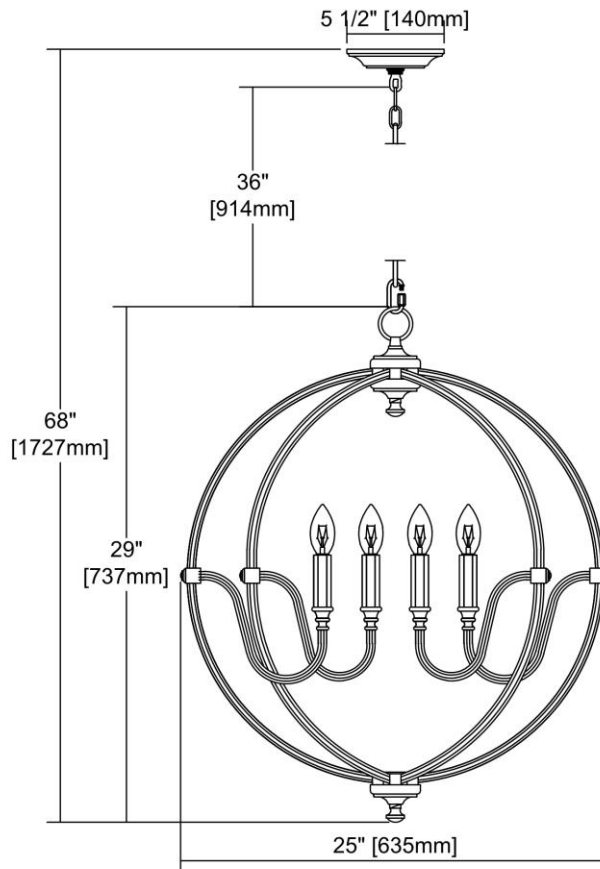


	ITEM #:	12843/6
	UPC	748119110394
	Description	Stanton 6-Light Chandelier in Matte Gold
	Finish	Matte Gold
	Materials	Metal
	Brand	ELK Lighting
	Collection	Stanton
	Category	Indoor Lighting
	Type	Chandelier

ITEM DIMENSIONS				RATINGS & SPECIFICATIONS				
Width	25 inches			Safety Rating	UL		Certification	N/A
Depth	25 inches			ADA Compliant	N/A		Voltage	N/A
Height	29 inches			BULBS / SOCKETS				
Weight	11 pounds			Quantity	6		Wattage	60 watts
ADDITIONAL DIMENSIONS				Included	No		Type	B11 (E12 Candelabra Base)
Backplate / Canopy	6x6			Other	N/A			
HCWO	N/A			CHAIN / CORD INFORMATION				
Min. Extension	N/A			Chain	N/A		Cord	N/A
Max. Extension	N/A			SHADE / GLASS DETAILS				
OVERALL HEIGHT				Shade/Glass Description	No Shade/Glass			
Min.	N/A		Max.	N/A				
EXTENSION ROD(S)				Width	N/A		Height	N/A
N/A				Width at Top	N/A		Width at Bottom	N/A