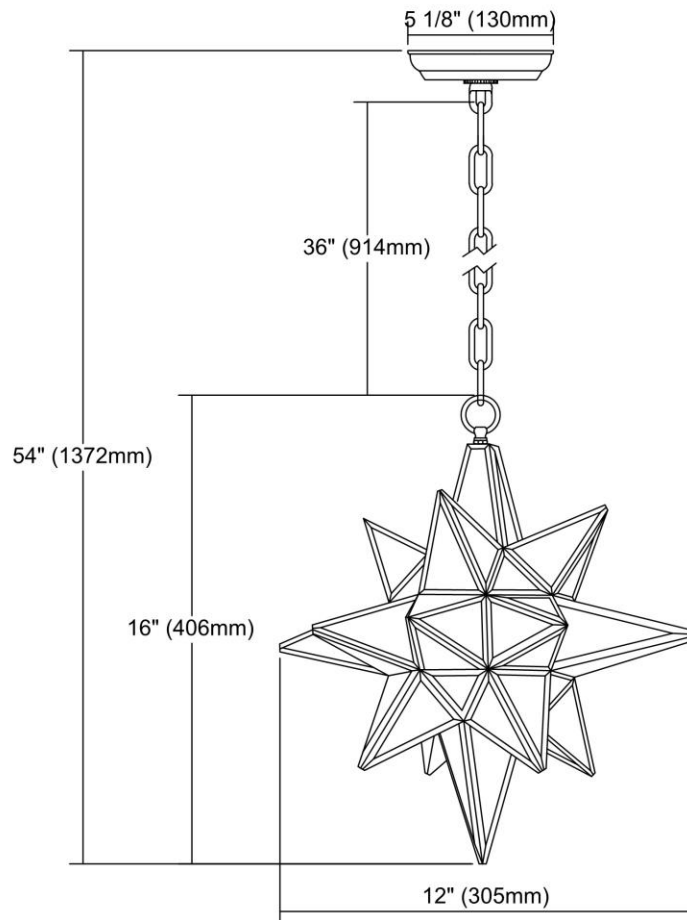


	ITEM #:	72154/1
	UPC	748119102832
	Description	Beamer 1-Light Mini Pendant in Brushed Brass with Clear Glass
	Finish	Brushed Brass
	Materials	Glass, Metal
	Brand	ELK Lighting
	Collection	Beamer
	Category	Indoor Lighting
	Type	Mini Pendant

ITEM DIMENSIONS				RATINGS & SPECIFICATIONS				
Width	12 inches			Safety Rating	UL		Certification	N/A
Depth	12 inches			ADA Compliant	N/A		Voltage	N/A
Height	16 inches			BULBS / SOCKETS				
Weight	6 pounds			Quantity	1		Wattage	60 watts
ADDITIONAL DIMENSIONS				Included	No		Type	A19 (E26 Medium Base)
Backplate / Canopy	N/A			Other	N/A			
HCWO	N/A			CHAIN / CORD INFORMATION				
Min. Extension	N/A			Chain	N/A		Cord	N/A
Max. Extension	N/A			SHADE / GLASS DETAILS				
OVERALL HEIGHT				Shade/Glass Description	Clear Glass Shade			
Min.	N/A		Max.	N/A				
EXTENSION ROD(S)				Width	N/A		Height	N/A
N/A				Width at Top	N/A		Width at Bottom	N/A