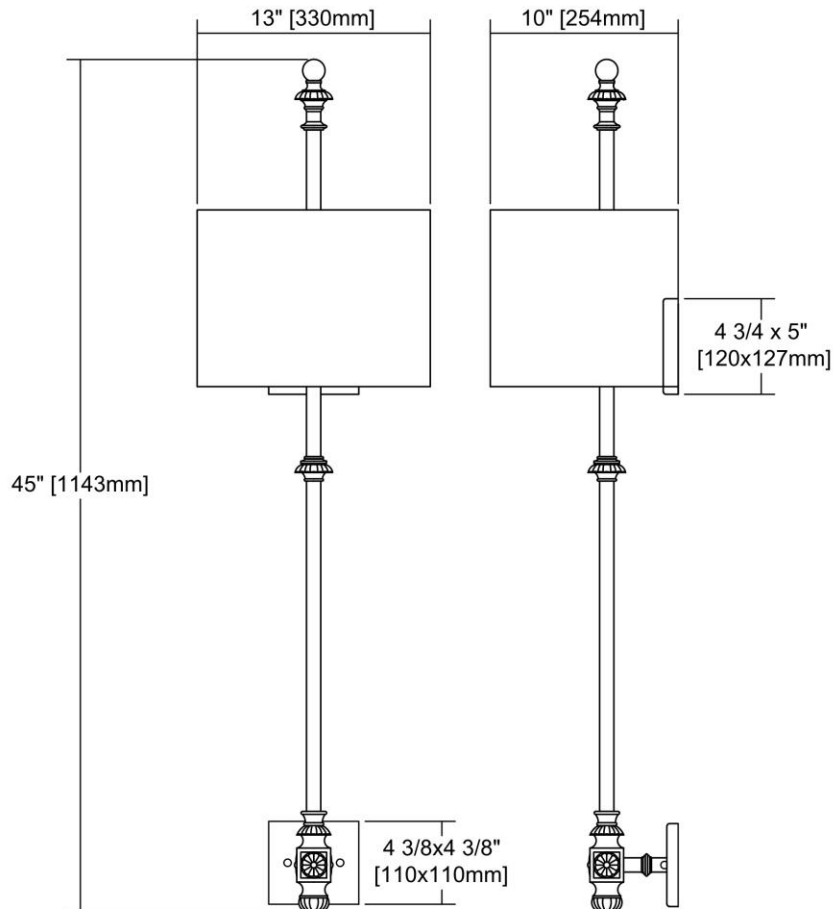

ITEM #:	26006/2
UPC	748119101620
Description	Torch 2-Light Wall Lamp in Oil Rubbed Bronze with Off-white Hardback Fabric Shade
Finish	Oil Rubbed Bronze
Materials	Fabric, Metal
Brand	ELK Lighting
Collection	Torch
Category	Indoor Lighting
Type	Sconce

ITEM DIMENSIONS				RATINGS & SPECIFICATIONS				
Width	13 inches			Safety Rating	UL		Certification	N/A
Depth	10 inches			ADA Compliant	N/A		Voltage	N/A
Height	45 inches			BULBS / SOCKETS				
Weight	6 pounds			Quantity	2		Wattage	60 watts
ADDITIONAL DIMENSIONS				Included	No		Type	A19 (E26 Medium Base)
Backplate / Canopy	4.75x5, 4x4			Other	N/A			
HCWO	N/A			CHAIN / CORD INFORMATION				
Min. Extension	N/A			Chain	N/A		Cord	N/A
Max. Extension	N/A			SHADE / GLASS DETAILS				
OVERALL HEIGHT				Shade/Glass Description	Off-white Hardback Fabric Shade			
Min.	N/A		Max.	N/A				
EXTENSION ROD(S)				Width	N/A		Height	N/A
N/A				Width at Top	N/A		Width at Bottom	N/A