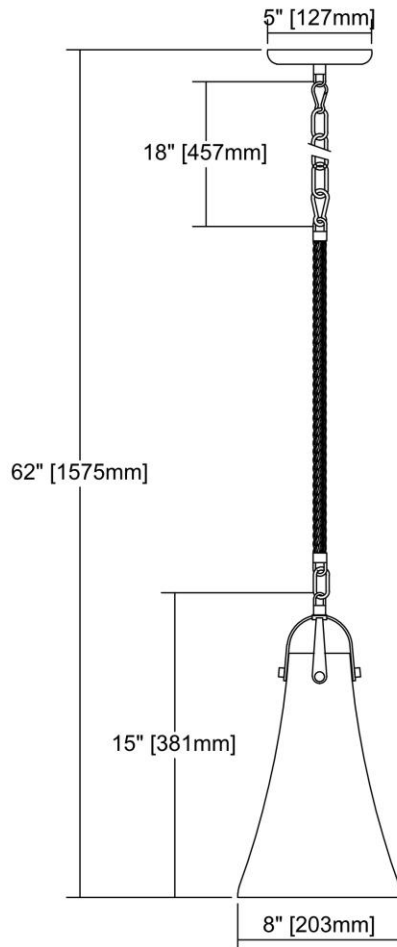


	ITEM #:	10651/1-LED
	UPC	748119104362
	Description	Hand Formed Glass 1-Light Mini Pendant in Oiled Bronze with Mercury Glass - Includes LED Bulb
	Finish	Oil Rubbed Bronze
	Materials	Glass, Metal, Rope
	Brand	ELK Lighting
	Collection	Hand Formed Glass
	Category	Indoor Lighting
	Type	Mini Pendant

ITEM DIMENSIONS				RATINGS & SPECIFICATIONS				
Width	8 inches			Safety Rating	UL		Certification	N/A
Depth	8 inches			ADA Compliant	N/A		Voltage	N/A
Height	15 inches			BULBS / SOCKETS				
Weight	5 pounds			Quantity	1	Wattage	9.5 watts	
ADDITIONAL DIMENSIONS				Included	Yes		Type	A19 LED (E26 Medium Base)
Backplate / Canopy	5x5			Other	N/A			
HCWO	N/A			CHAIN / CORD INFORMATION				
Min. Extension	N/A			Chain	N/A		Cord	N/A
Max. Extension	N/A			SHADE / GLASS DETAILS				
OVERALL HEIGHT				Shade/Glass Description	Antique Mercury Glass			
Min.	N/A		Max.	N/A				
EXTENSION ROD(S)				Width	N/A		Height	N/A
N/A				Width at Top	N/A		Width at Bottom	N/A