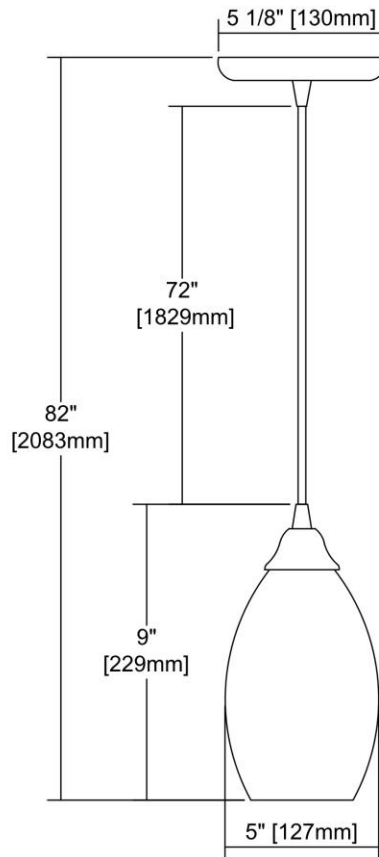


	ITEM #:	10444/1-LED
	UPC	748119104799
	Description	Capri 1-Light Mini Pendant in Satin Nickel with Gray Capiz Shells on Glass - Includes LED Bulb
	Finish	Satin Nickel
	Materials	Glass, Metal, Shell
	Brand	ELK Lighting
	Collection	Capri
	Category	Indoor Lighting
	Type	Mini Pendant

ITEM DIMENSIONS				RATINGS & SPECIFICATIONS				
Width	5 inches			Safety Rating	UL		Certification	N/A
Depth	5 inches			ADA Compliant	N/A		Voltage	N/A
Height	9 inches			BULBS / SOCKETS				
Weight	2 pounds			Quantity	1	Wattage	9.5 watts	
ADDITIONAL DIMENSIONS				Included	Yes		Type	A19 LED (E26 Medium Base)
Backplate / Canopy	5x5			Other	N/A			
HCWO	N/A			CHAIN / CORD INFORMATION				
Min. Extension	N/A			Chain	N/A		Cord	N/A
Max. Extension	N/A			SHADE / GLASS DETAILS				
OVERALL HEIGHT				Shade/Glass Description	Grey Capiz Shells on Glass			
Min.	N/A		Max.	N/A				
EXTENSION ROD(S)				Width	N/A		Height	N/A
N/A				Width at Top	N/A		Width at Bottom	N/A