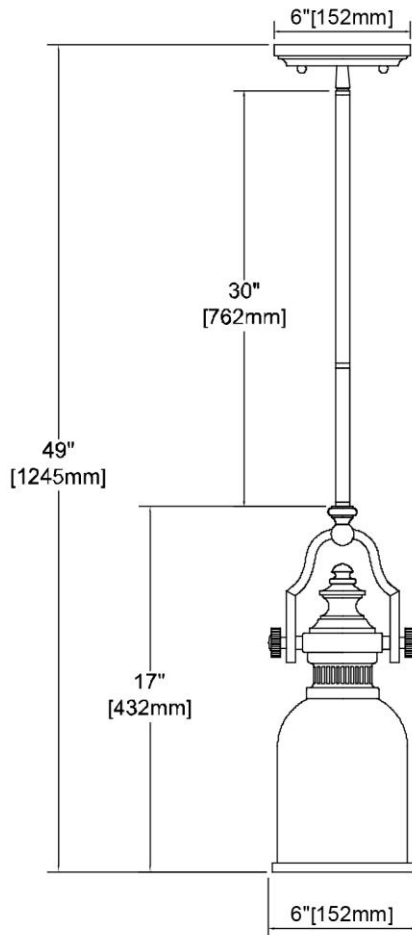


	ITEM #:	67201-1
	UPC	748119135366
	Description	Chadwick 1-Light Mini Pendant in Black Nickel with White Glass
	Finish	Black Nickel
	Materials	Glass, Steel
	Brand	ELK Lighting
	Collection	Chadwick
	Category	Indoor Lighting
	Type	Mini Pendant

ITEM DIMENSIONS				RATINGS & SPECIFICATIONS				
Width	6 inches			Safety Rating	UL		Certification	Dry locations
Depth	6 inches			ADA Compliant	N/A		Voltage	120
Height	17 inches			BULBS / SOCKETS				
Weight	6 pounds			Quantity	1	Wattage	100 watts	
ADDITIONAL DIMENSIONS				Included	No	Type	A19 (E26 Medium Base)	
Backplate / Canopy	6 diameter			Other	N/A			
HCWO	N/A			CHAIN / CORD INFORMATION				
Min. Extension	N/A			Chain	N/A	Cord	84 inches - Black	
Max. Extension	N/A			SHADE / GLASS DETAILS				
OVERALL HEIGHT				Shade/Glass Description	White glass			
Min.	24 inches	Max.	47 inches					
EXTENSION ROD(S)				Width	6 inches		Height	8 inches
Rods: 1-6, 2-12				Width at Top	N/A		Width at Bottom	N/A