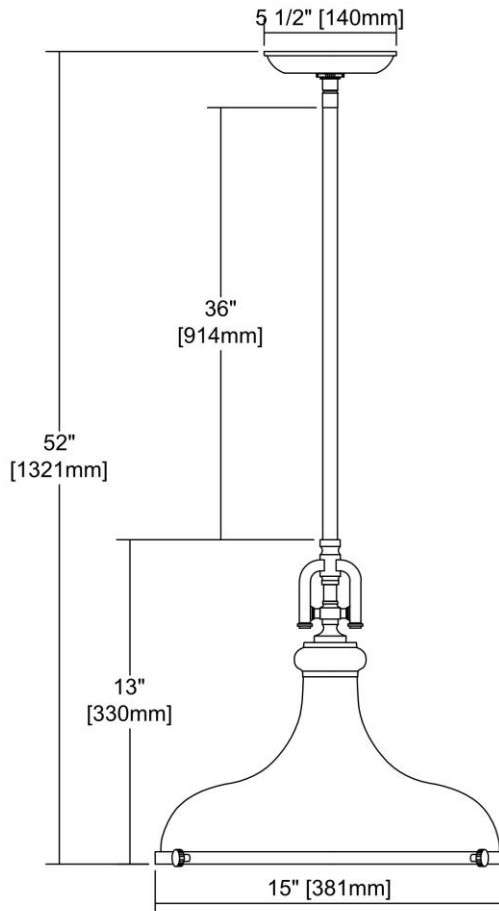


	ITEM #:	57081/1
	UPC	748119090184
	Description	Rutherford 1-Light Pendant in Polished Nickel and Weathered Zinc with Metal Shade
	Finish	Polished Nickel, Weathered Zinc
	Materials	Metal
	Brand	ELK Lighting
	Collection	Rutherford
	Category	Indoor Lighting
	Type	Pendant

ITEM DIMENSIONS				RATINGS & SPECIFICATIONS				
Width	15 inches			Safety Rating	UL		Certification	N/A
Depth	15 inches			ADA Compliant	N/A		Voltage	N/A
Height	13 inches			BULBS / SOCKETS				
Weight	6 pounds			Quantity	1	Wattage	100 watts	
ADDITIONAL DIMENSIONS				Included	No		Type	A19 (E26 Medium Base)
Backplate / Canopy	5.5x5.5			Other	N/A			
HCWO	N/A			CHAIN / CORD INFORMATION				
Min. Extension	N/A			Chain	N/A		Cord	N/A
Max. Extension	N/A			SHADE / GLASS DETAILS				
OVERALL HEIGHT				Shade/Glass Description	Diffuser and Metal Shade			
Min.	N/A		Max.	N/A				
EXTENSION ROD(S)				Width	15 inches		Height	N/A
Rods: 1-6, 1-12, 1-18				Width at Top	N/A		Width at Bottom	N/A