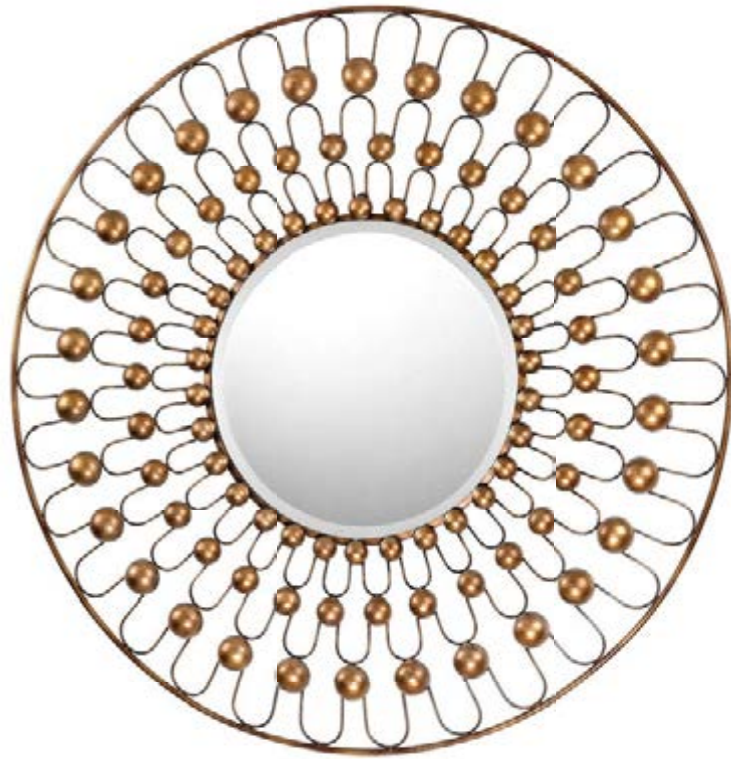

B

C

D

E

A

**A GOLD METAL FRAMED MIRROR**  
 138-100 36"w x 2"d x 36"h  
 min qty 1  
 made from metal and mirror  
 handpainted

**B MOSAIC ANTIQUE MIRROR**  
 114-38 31"w x 1"d x 43"h  
 min qty 1  
 made from metal  
 and hand cut antique mirror  
 handpainted