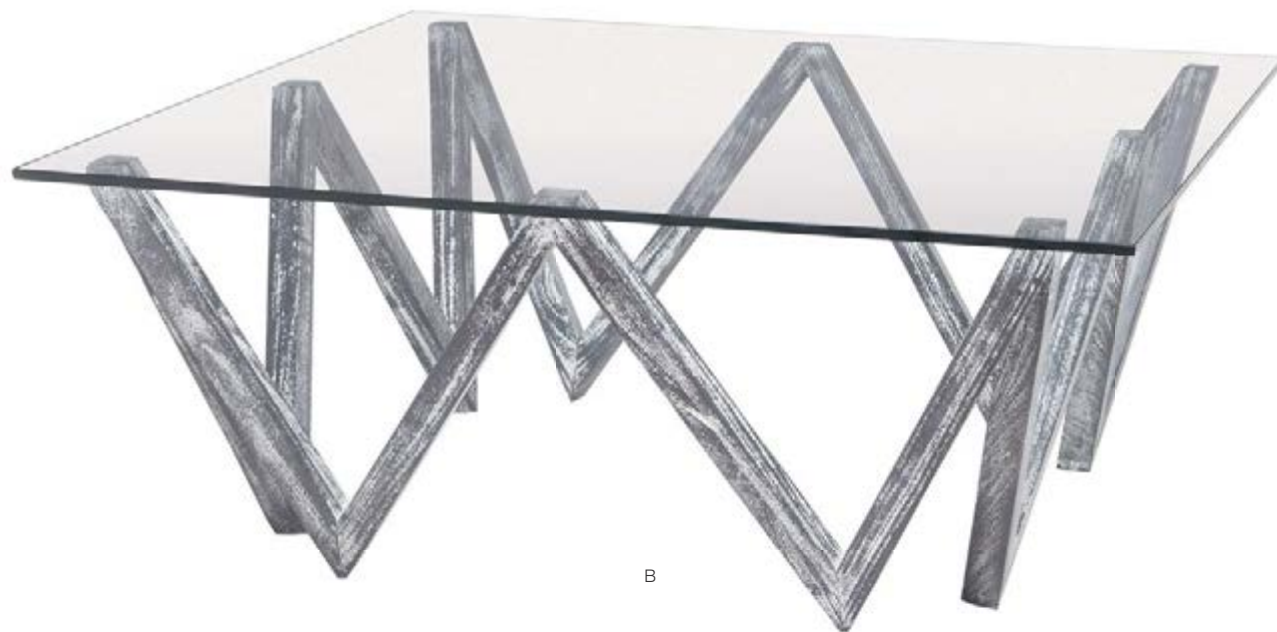

A

A INDEX COFFEE TABLE
7011-038 48"w x 24"d x 18"h
min qty 1
made from mahogany
and glass
handcrafted

B GEHRING COFFEE TABLE
7011-054 44"w x 44"d x 18"h
min qty 1
made from mahogany
and glass
handcrafted

C VICTORIA ACCENT TABLE
8987-015 27"w x 24"d x 24"h
min qty 1
made from aluminium
handcrafted

E CROSS LEGGED CONSOLE
7011-039 54"w x 18"d x 30"h
min qty 1
made from mahogany
handcrafted

B

C

D

E