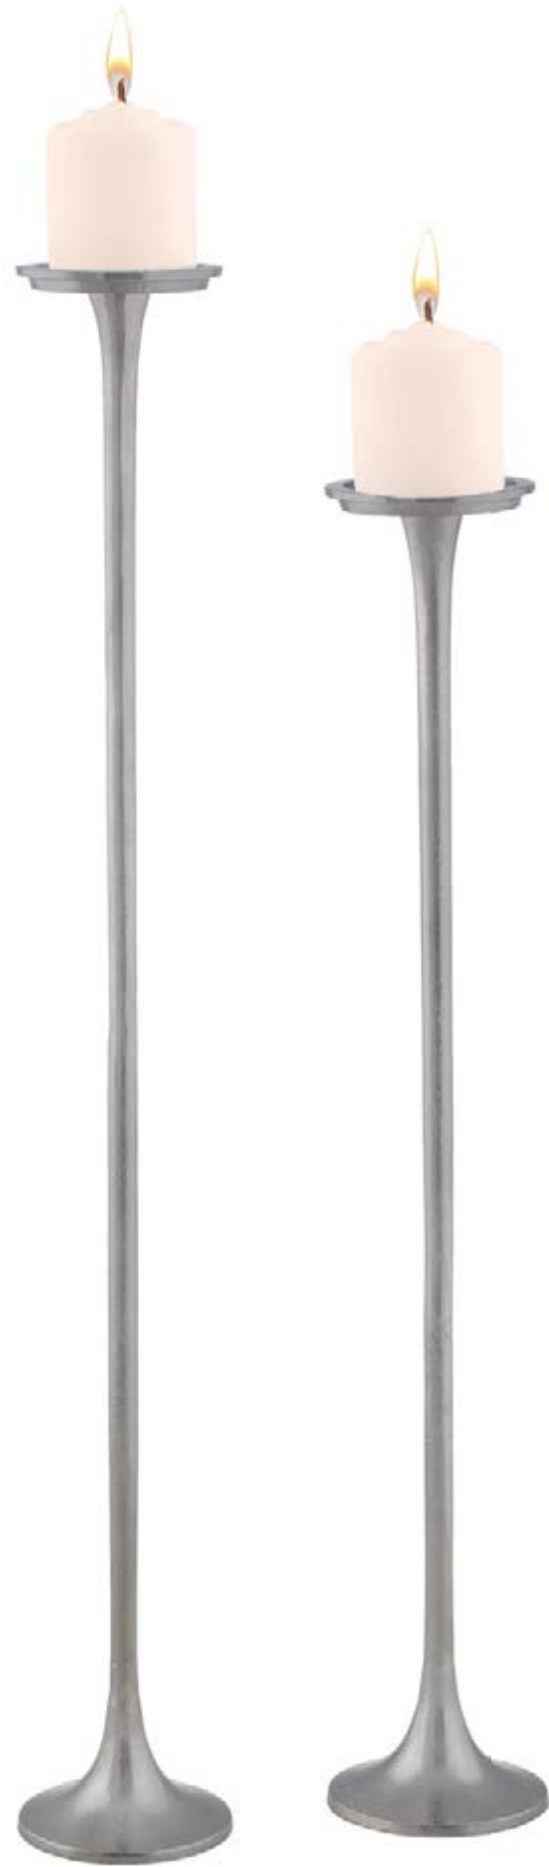

**D INTERNATIONAL CANDLE HOLDER**

8468-058 17"w x 52"d x 9"h  
 min qty 1

made from iron  
 handcrafted

B

large

small

C

D