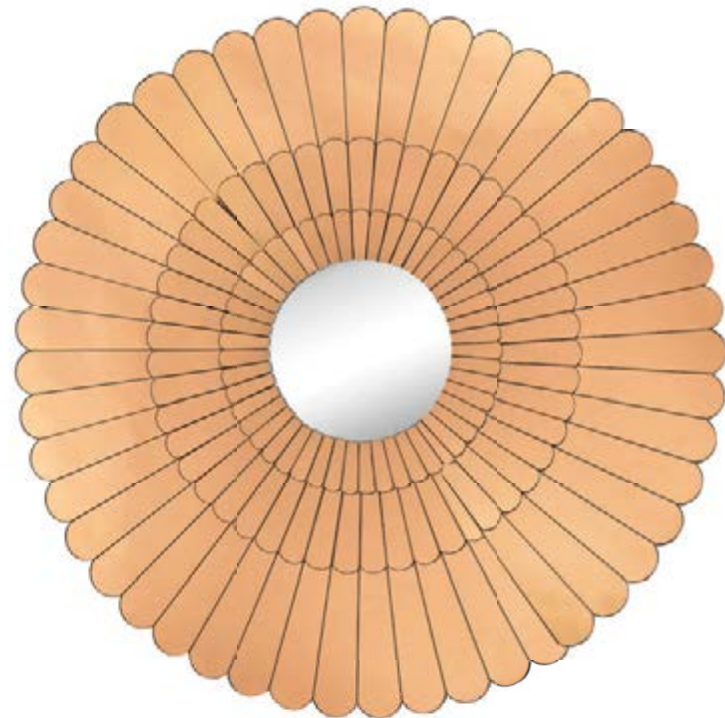

A

A ILLYRIA WALL MIRROR
1114-187 43"w x 1"d x 43"h
min qty 1
made from mirror
handcrafted

B FLUX MIRROR
8990-035 36"w x 1"d x 36"h
min qty 1
made from metal and mirror
handcrafted

C VENUS MIRROR
8990-001 32"w x 3"d x 32"h
min qty 1
made from metal and mirror
handcrafted

D CAST RING MIRROR
8990-017 32"w x 1"d x 32"h
min qty 1
made from aluminium and mirror
handcrafted

E SCRIBBLE FRAME MIRROR
3200-021 39"w x 3"d x 58"h
min qty 1
made from metal and mirror
handcrafted