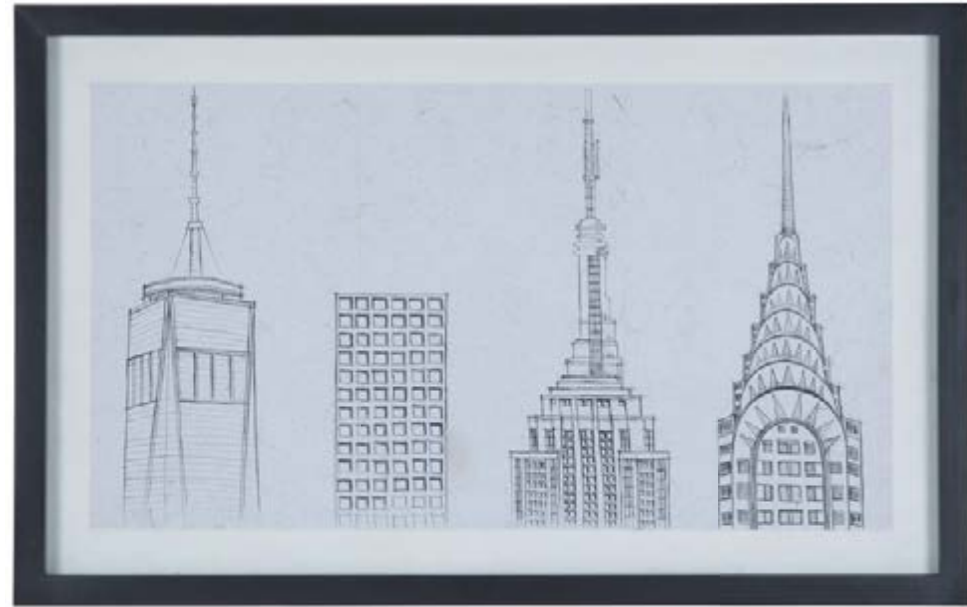

A

A NYC 2K16
7011-389 43"w x 1.5"d x 27"h
min qty 1
made from mahogany
and recycled paper
handcrafted

B SANTIAGO II
7011-383 29"w x 1.5"d x 23"h
min qty 1
made from mahogany
and recycled paper under glass
handcrafted

C SANTIAGO III
7011-384 29"w x 1.5"d x 23"h
min qty 1
made from mahogany
and recycled paper under glass
handcrafted

D SANTIAGO IV
7011-385 29"w x 1.5"d x 23"h
min qty 1
made from mahogany
and recycled paper under glass
handcrafted

E SANTIAGO I
7011-382 29"w x 1.5"d x 23"h
min qty 1
made from mahogany frame
and recycled paper under glass
handcrafted