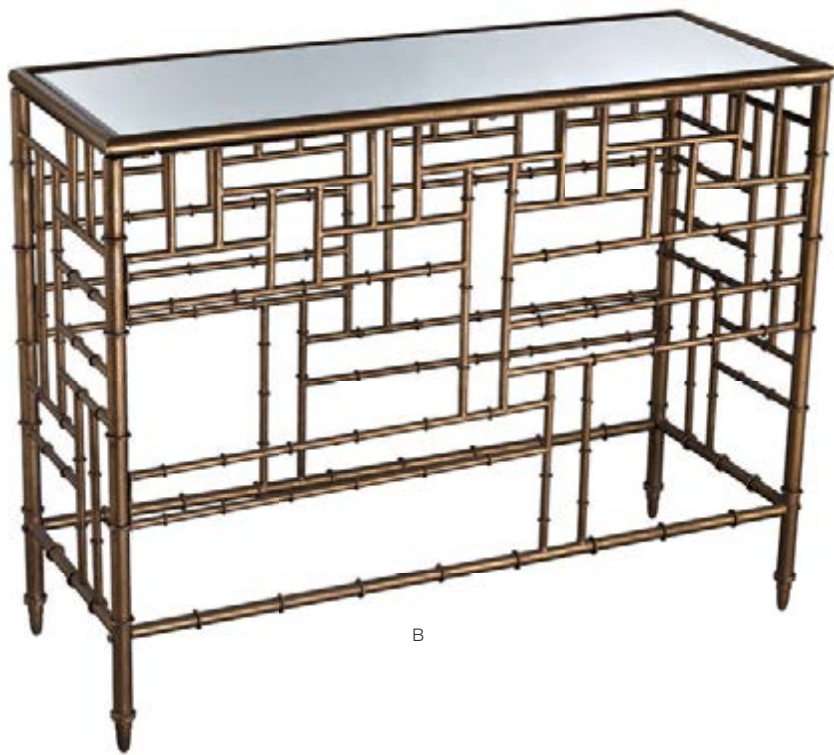

D OLYMPIA COFFEE TABLE  
114-147 36"l x 36"w x 16"h  
min qty 1  
made from metal and glass  
handcrafted

E BIARRITZ ACCENT TABLE  
7159-060 21"w x 21"d x 20"h  
min qty 1  
made from stainless steel and wood  
handcrafted

F MARBLE OLYMPIA CONSOLE  
114-142 42"l x 14"w x 31"h  
min qty 1  
made from metal and marble  
handcrafted

C

D

B

E

F

A

**A CROSS BASE MIRROR TOP SIDE TABLE**