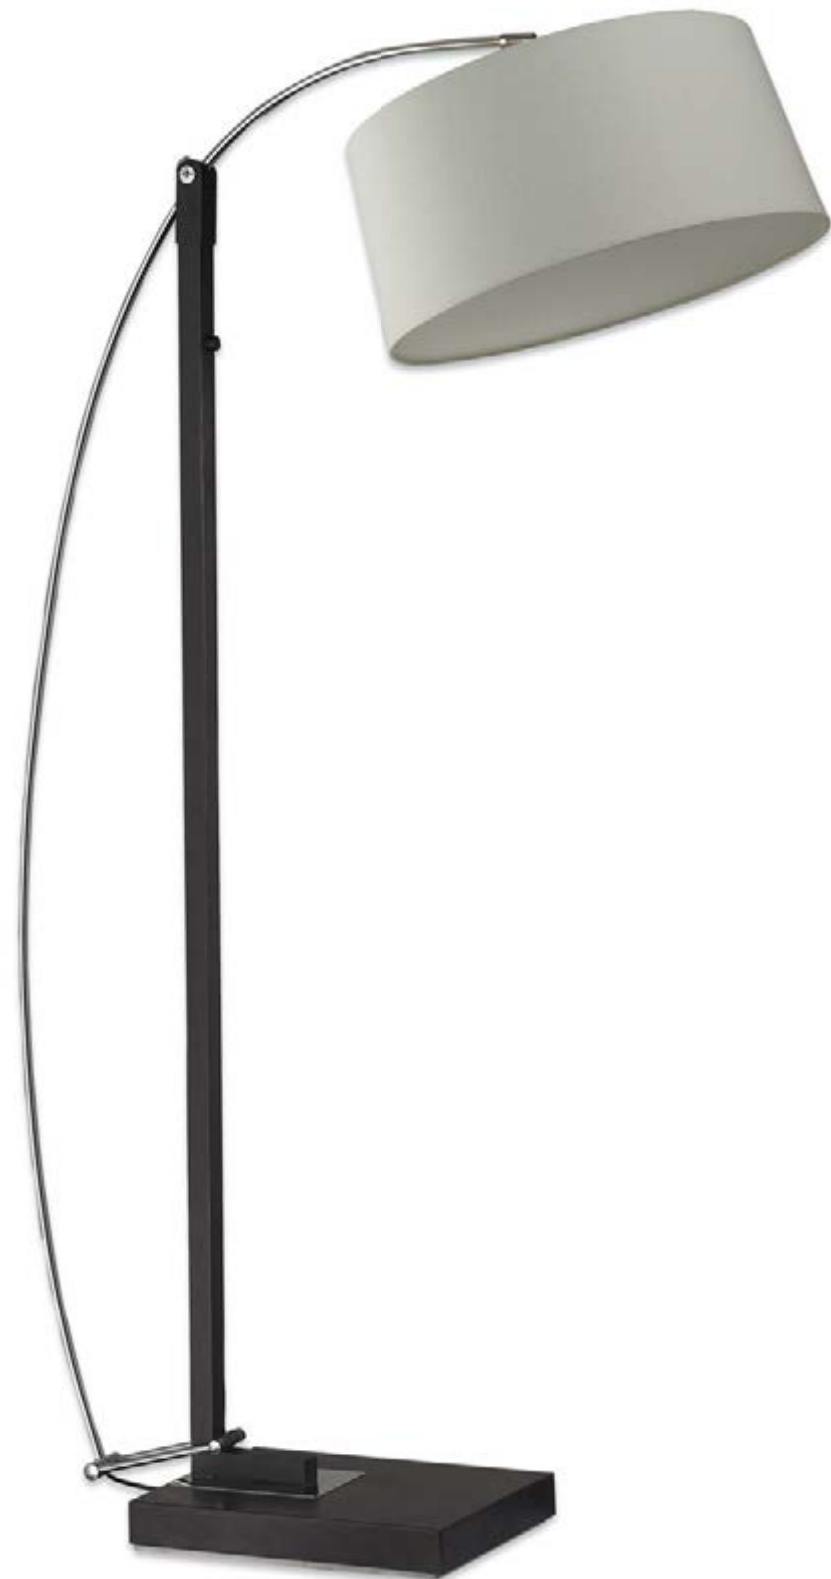

A

A ADJUSTABLE ARC FLOOR LAMP

D2183 36"w ext 76"w x 19"d x 66"h
min qty 1

made from metal
white linen shade
shade size - 19"w x 19"d x 9"h
maximum wattage 3 x 60W med.
foot switch on line
handcrafted

B LAKEMERE LAMP

D2407 17"w x 11"d x 63"h
min qty 1

made from metal and glass
light taupe faux silk shade
light taupe fabric liner
shade size - 17"w x 11"d x 12"h
maximum wattage 150W med.
3-way switch
handcrafted

C MARTCLIFF LAMP

D2427 18"w x 11"d x 65"h
min qty 1

made from composite
cream linen shade
shade size - 18"w x 11"d x 11"h
maximum wattage 150W med.
3-way switch
handcrafted

D SILVER PLATED FLOOR LAMP WITH TRAY

D1403S 16"l x 16"w x 59"h
min qty 1

made from metal
milano pure white shade
shade size - 16"w x 16"d x 10"h
maximum wattage 150W med.
3-way socket switch
handcrafted

E DUNBROOK FLOOR LAMP WITH TRAY

D1403D 16"l x 16"w x 59"h
min qty 1

made from metal
cream textured shade
shade size - 16"w x 16"d x 10"h
maximum wattage 150W med.
3-way socket switch
handcrafted