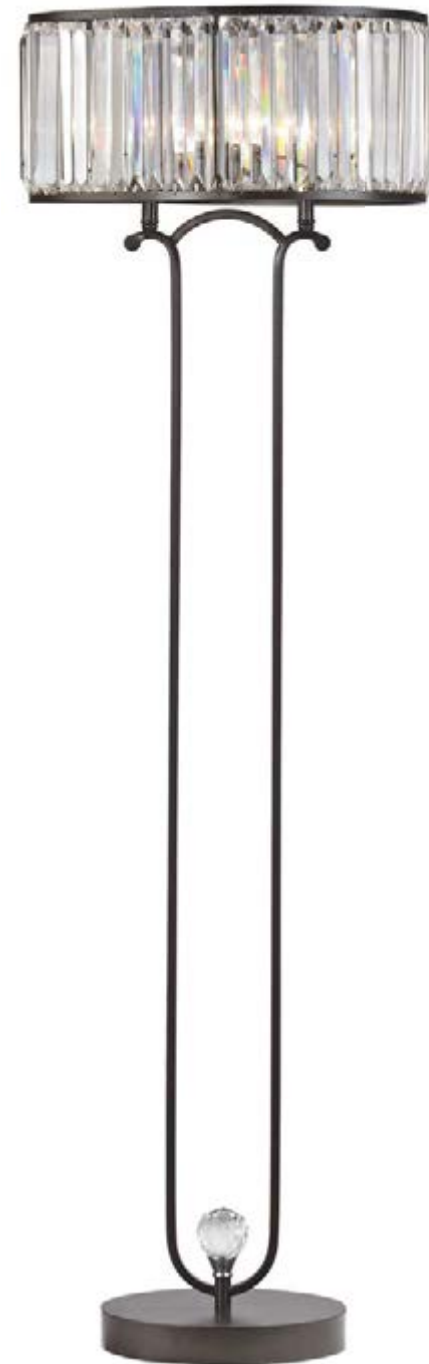

A SILVER TALL BUFFET LAMP.

D2217 12"w x 12"d x 41"h
min qty 1

made from metal and crystal
white ribbon shade
shade size - 12"w x 12"d x 10"h
maximum wattage 60W cand
on/off switch
handcrafted

B BLACK ORGANZA TALL BUFFET LAMP

D2216 12"w x 12"d x 37"h
min qty 1

made from metal and crystal
black organza shade
shade size - 12"w x 12"d x 10"h
maximum wattage 3x60W cand
on/off line switch
handcrafted

C RUDOLFO TABLE LAMP

D3012 20"w x 20"d x 65"h
min qty 1

made from metal and crystal
crystal shade
shade size - 20"w x 14"d x 9"h
maximum wattage 2 x 60W cand.
on / off line switch
handcrafted

D FLOOR LAMP WITH GLASS TRAY

D2310 19"w x 19"d x 68"h
min qty 1

made from crystal
metal and glass
white textured linen shade
shade size - 19"w x 19"d x 11"h
maximum wattage 150W med.
3-way switch
handcrafted

E WOOD & POLISHED NICKEL FLOOR LAMP

D2441 20"w x 20"d x 67"h
min qty 1

made from wood and metal
light gold faux silk shade
shade size - 20"w x 20"d x 13"h
maximum wattage 100W med.
2-pull chain of socket
handcrafted

C