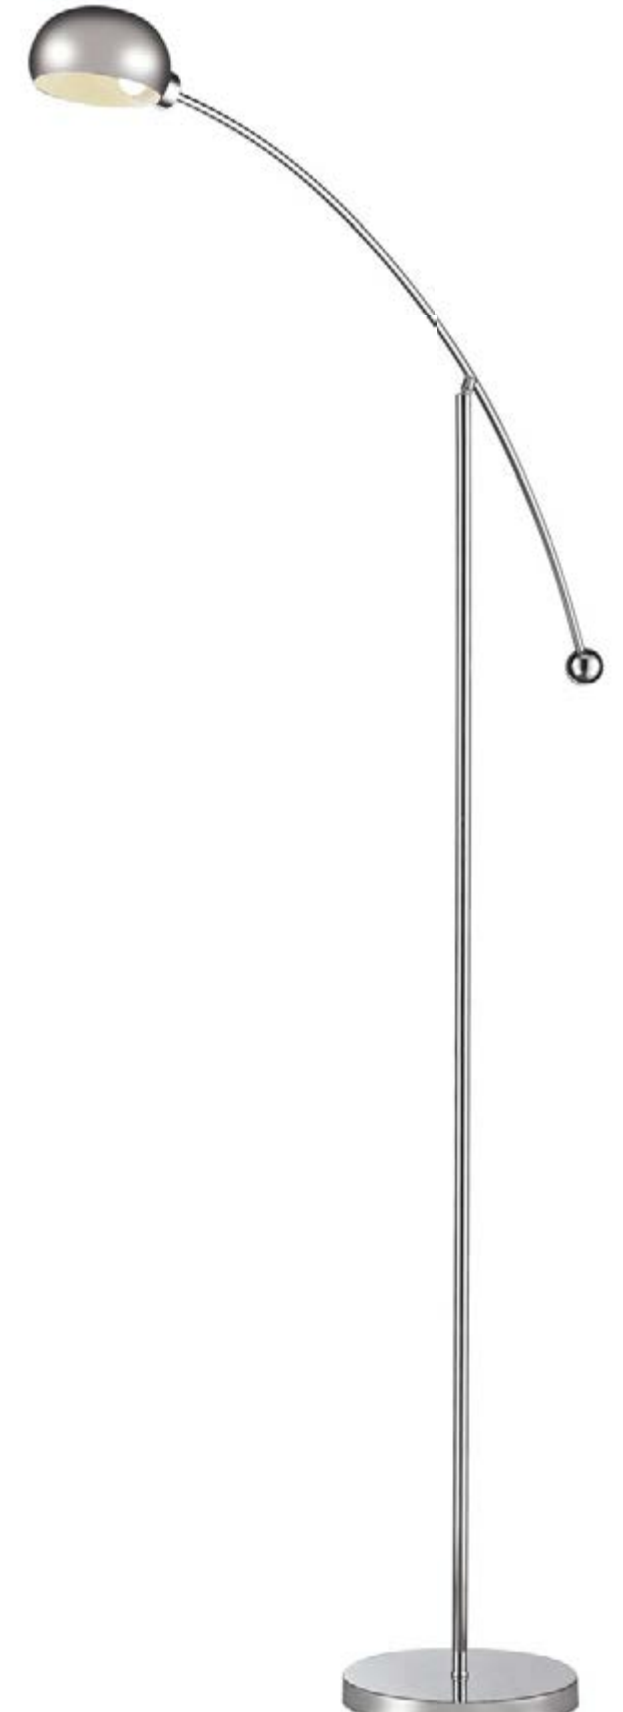

A

A WOLFGANG TABLE LAMP
FL125-31-31 28"w x 9"d x 55"h
min qty 1
made from aluminium
maximum wattage 6W LED
color temp 3000k
790 lumens
80cri touch dimmer
handcrafted

B BIBLIOTHEQUE LED FLOOR LAMP
D2707 18"w x 6"d x 66"h
min qty 1
made from metal
5W LED
one 5W - 450 lumen LED integrated
3000K, 81 CRI
on/off switch
handcrafted

C LACONIA LED FLOOR LAMP
D2710 12"w x 9"d x 57"h
min qty 1
made from metal
5W LED
one 5W - 450 lumen LED integrated
3000K, 81 CRI
on/off switch
handcrafted

D LOUIS LED FLOOR LAMP
D2714 20"w x 8"d x 76"h
min qty 1
made from metal
5W LED
one 5W - 450 lumen LED integrated
3000K, 81 CRI
line switch
handcrafted

B

C

D