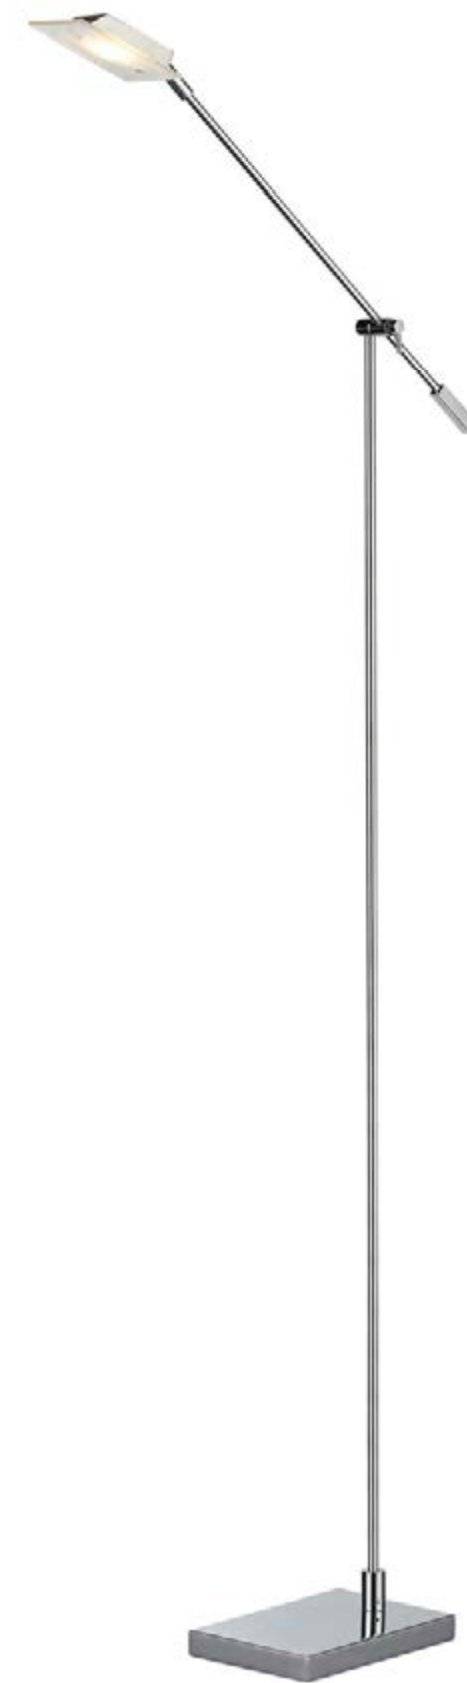

A

A WOLFGANG TABLE LAMP
FL125-31-31 28"w x 9"d x 55"h
min qty 1
made from aluminium
maximum wattage 6W LED
color temp 3000k
790 lumens
80cri touch dimmer
handcrafted

B BIBLIOTHEQUE LED FLOOR LAMP
D2707 18"w x 6"d x 66"h
min qty 1
made from metal
5W LED
one 5W - 450 lumen LED integrated
3000K, 81 CRI
on/off switch
handcrafted

C LACONIA LED FLOOR LAMP
D2710 12"w x 9"d x 57"h
min qty 1
made from metal
5W LED
one 5W - 450 lumen LED integrated
3000K, 81 CRI
on/off switch
handcrafted

D LOUIS LED FLOOR LAMP
D2714 20"w x 8"d x 76"h
min qty 1
made from metal
5W LED
one 5W - 450 lumen LED integrated
3000K, 81 CRI
line switch
handcrafted

B

C

D