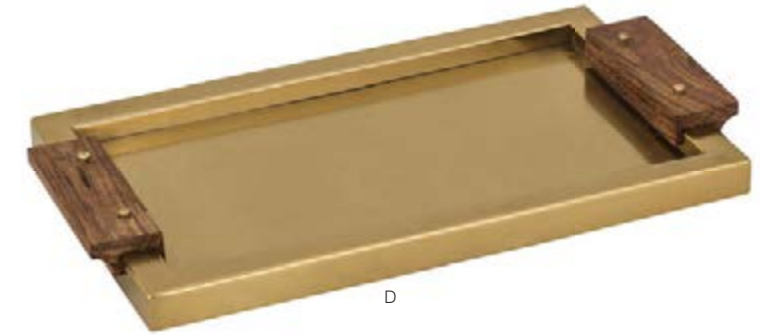

A GREEK STARBURST TRAY
8990-004 12"w x 12"d x 2"h
min qty 1
made from aluminium
handcrafted

B LEAF VEINS DISC
8987-004 15"w x 15"d x 2"h
min qty 1
made from aluminium
handcrafted

C GOLD RUSH DISHES
large
8987-008 19"w x 8"d x 3"h
min qty 1
small
8987-007 12"w x 12"d x 2"h
min qty 1
made from aluminium
handcrafted

D BRASS TRAY WITH WOOD HANDLES
8984-019 14"w x 9"d x 2"h
min qty 1
made from metal
and sheesham wood
handcrafted

E LEAF VEINS CENTERPIECE PLATTER
8987-028 21"w x 6"d x 2"h
min qty 1
made from aluminium
handcrafted

F BARK TRAY
468-038 39"l x 4"w x 3"h
min qty 1
made from aluminum
handcrafted

G FEATHERSTONE BOWL
8468-060 9"w x 46"d x 4"h
min qty 1
made from aluminum
handcrafted

D