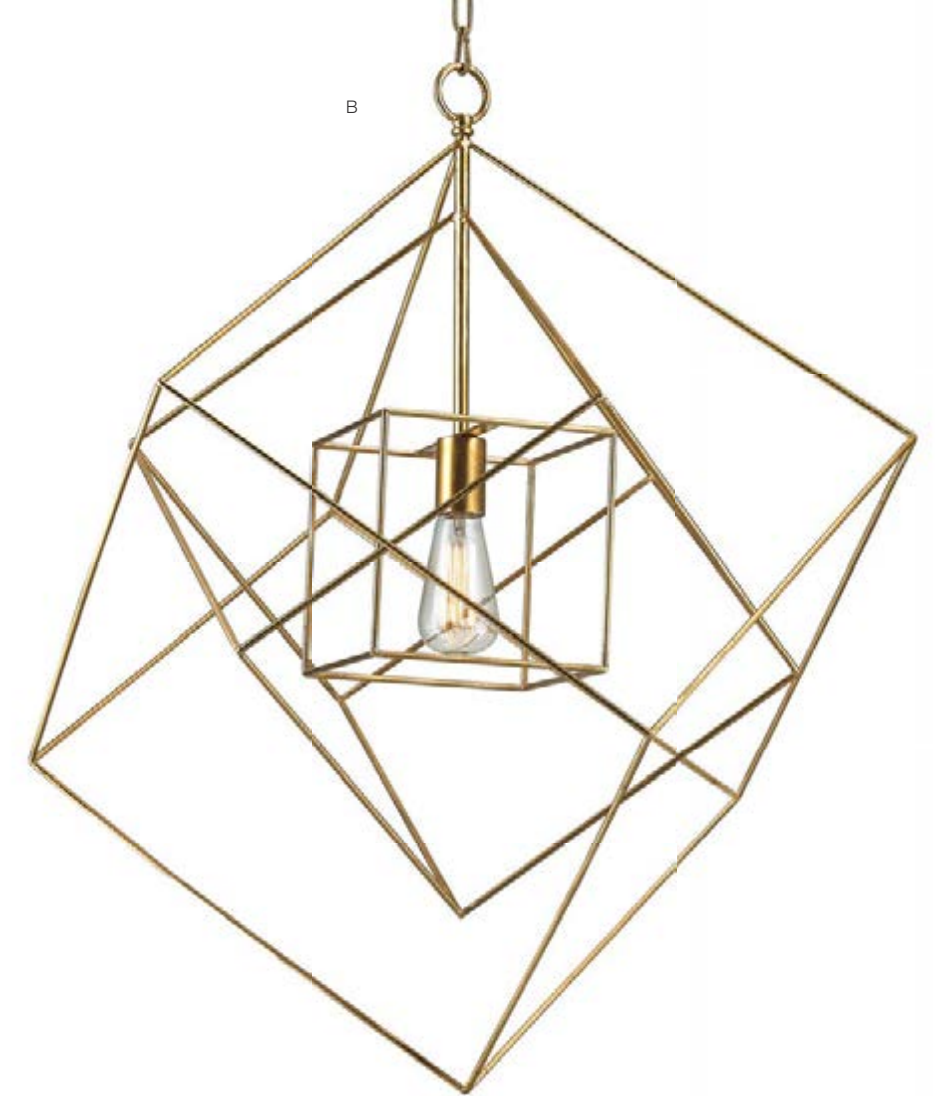

A LARGE CONNEXIONS PENDANTS

large

1141-006 34"w x 34"d x 51"h
overall height 89"
min qty 1

small

1141-005 23"w x 23"d x 35"h
overall height 73"
min qty 1

made from metal
maximum wattage large - 8 x 60W cand.
maximum wattage small - 4 x 60W cand.
handcrafted

B LARGE NEIL BOX PENDANTS

large

1141-014 28"w x 28"d x 32"h
overall height 104"
min qty 1

small

1141-013 18"w x 18"d x 22"h
overall height 94"
min qty 1

made from metal
maximum wattage 60W med.
handcrafted

large