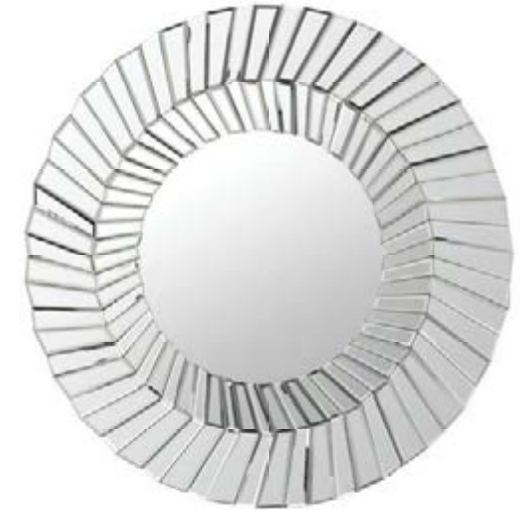

A OFFERTON MIRROR
DM1940 36"w x 2"d x 36"h
min qty 1
made from gesso and mirror
handpainted

B ESCHER MIRROR
DM1938 43"w x 3"d x 28"h
min qty 1
made from gesso and mirror
handpainted

C RECTANGULAR WALL MIRROR
173-008 32"w x 1"d x 47"h
min qty 1
made from mirror
handmade

D TRANSCEND MIRROR
DM1927 19"w x 2"d x 28"h
min qty 1
made from gesso and mirror
handpainted

E EASTON MIRROR
6050676 24"w x 1"d x 32"h
min qty 1
made from mirror
handpainted

F LAYERED CIRCLES MIRROR
173-013 31"w x 1"d x 31"h
min qty 1
made from mirror
handmade

G ALTA MIRROR
6050678 24"w x 1"d x 32"h
min qty 1
made from mirror
handpainted

H DARIEN MIRROR
DM1942 23"w x 1"d x 34"h
min qty 1
made from mirror
handpainted

F