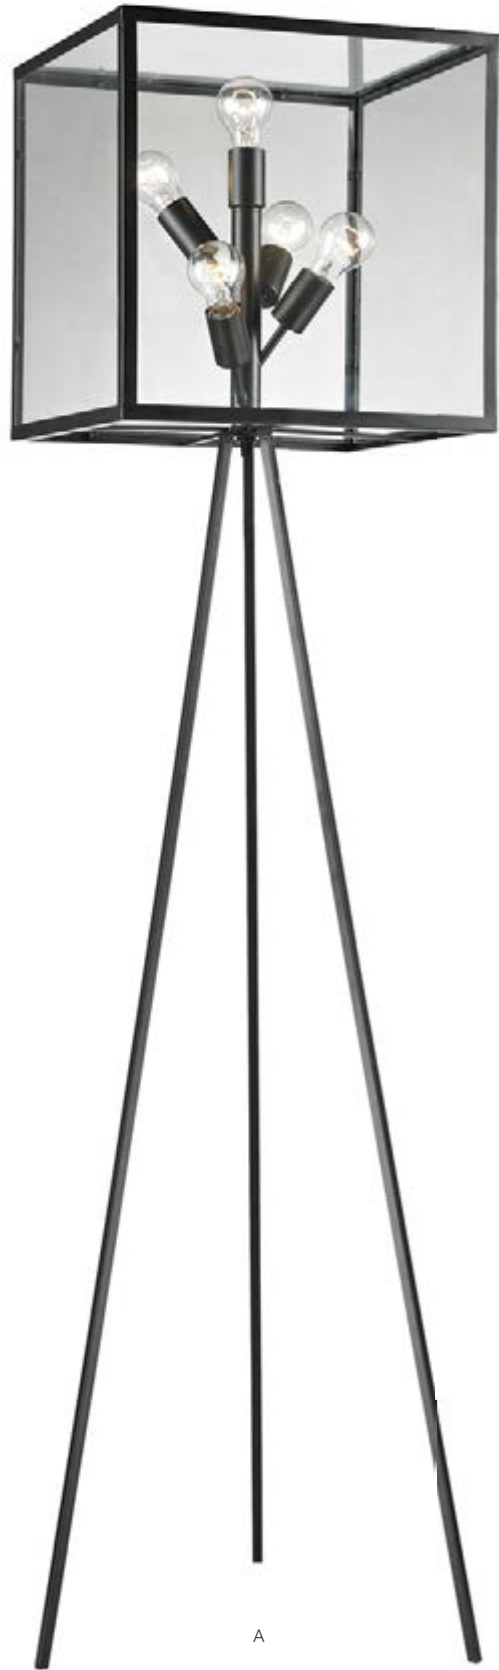

white

black

E

A

B

**A WORKSHOP GLASS CUBE LAMPS**

D2657 16"w x 16"d x 66"h  
min qty 1

made from metal and glass  
maximum wattage 5 x 60W med.  
on/off line switch  
handcrafted