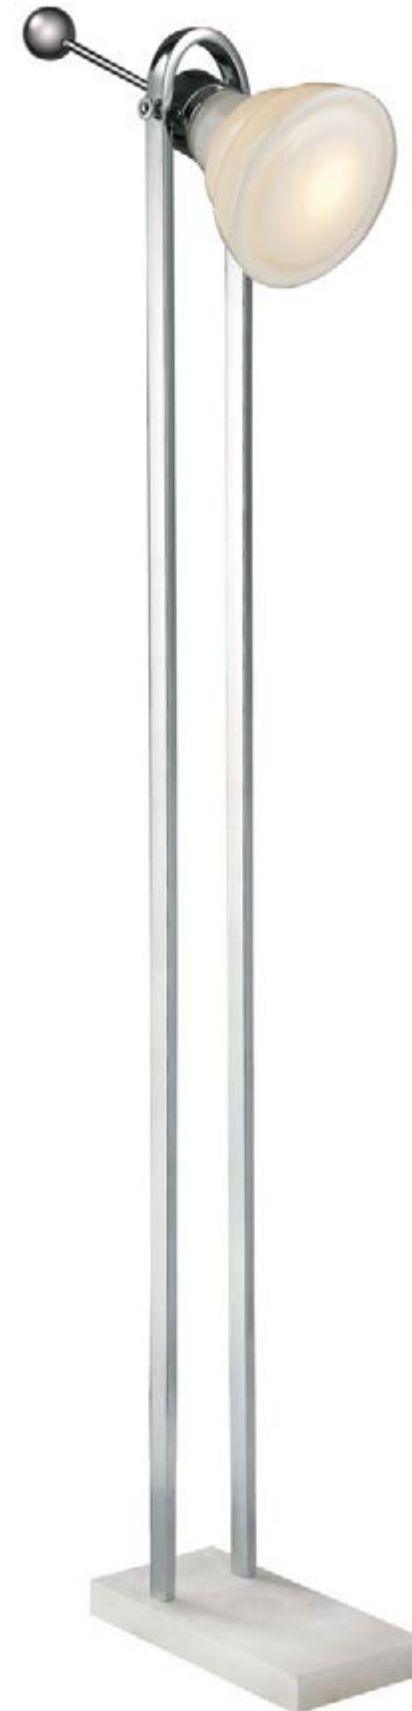

A CHAMPLAIN FLOOR LAMP

D2190 10"w x 10"d x 65"h
min qty 1

made from metal
shade size - 5"w x 7"d x 9"h
maximum wattage 60W cand.
foot switch
handcrafted

B OBJET FLOOR LAMP

D3022 22"w x 22"d x 42 - 58"h
min qty 1

made from metal
metal shade 8"w x 9"h
maximum wattage 75W med.
on / off foot switch
handcrafted

C VINTAGE BALL HANDLE LAMP

D2615 16-17"w x 8"d x 61"-63"h
min qty 1

made from mouth blown glass and
metal
maximum wattage 40W Med.
on/off line switch
handcrafted

D INGIESIDE FLOOR LAMP

D2177 40"w x 11"d x 63"h
min qty 1

made from metal
shade size - 10"w x 10"d x 11"h
maximum wattage 100W med.
foot switch
handcrafted

C