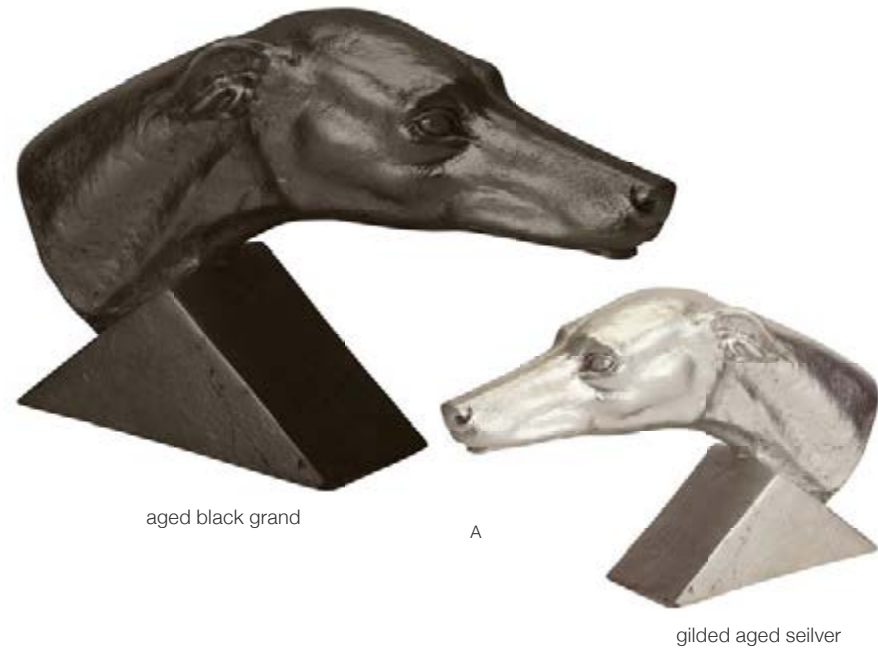

B

B HAND FORGED GOLD DRAGON FLY  
165-005/S4 5"l x 3"w x 1"h  
min qty 1  
made from zinc alloy  
set of 4  
handcrafted

C

C HAND FORGED GOLD INSECTS  
165-001/S4 5"l x 4"w x 3"h  
min qty 1  
made from zinc alloy  
set of 4  
handcrafted

aged black grand

A

gilded aged seilver

**A RACING GREYHOUNDS**

aged black grand

228014 30"l x 7.5"w x 19"h  
min qty 1

gilded aged silver

228002 16.5"l x 5"w x 10"h  
min qty 1