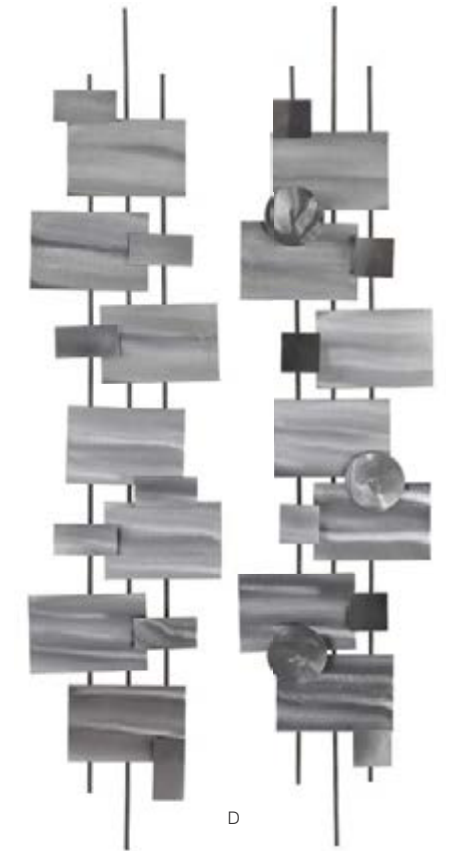

A MOTION CAPTURED METAL WALL DÉCOR
153-005 32"l x 4"d x 26"h
min qty 1
made from metal
handcrafted

B SILVER SUN METAL WALL DÉCOR
153-007 39"l x 2"d x 39"h
min qty 1
made from metal
handcrafted

C FRAGMENTED SCENERY
METAL WALL DÉCOR
153-003 38"l x 3"d x 51"h
min qty 1
made from metal
handcrafted

D VERTICAL SHAPES WALL DÉCOR
153-001 10"l x 6"d x 43"h
min qty 1
made from metal
handcrafted

E VIBRANT ALIGNMENT METAL WALL DÉCOR
153-004 51"l x 3"d x 27"h
min qty 1
made from metal
handcrafted

D