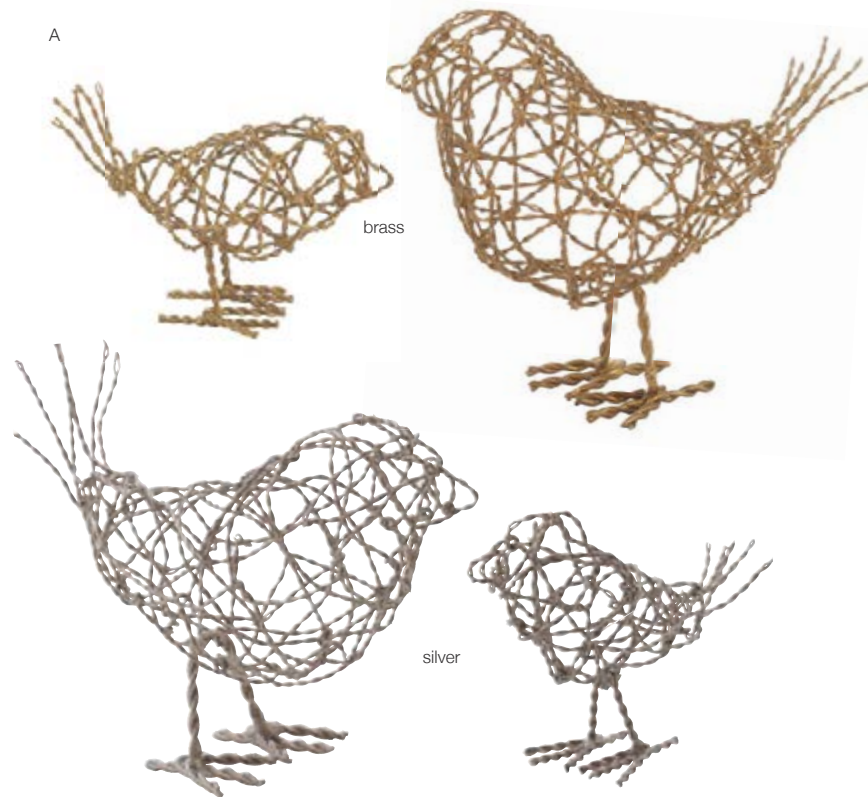

**E CORAL DISCS FIRE SCREEN**

8468-059 40"w x 8"d x 30"h  
min qty 1  
made from iron  
handcrafted

B

C

D

E

**A SCRIBBLE BIRDS**

**brass**  
 559008  
 sm 3.5"l x 1.25"w x 2.75"h  
 min qty 6  
 559009  
 lg 5.25"l x 2"w x 4.25"h  
 min qty 6  
**silver**  
 559010  
 sm 3.5"l x 1.25"w x 2.75"h  
 min qty 6  
 559011  
 lg 5.25"l x 2"w x 4.25"h  
 min qty 6  
 made from brass  
 handcrafted