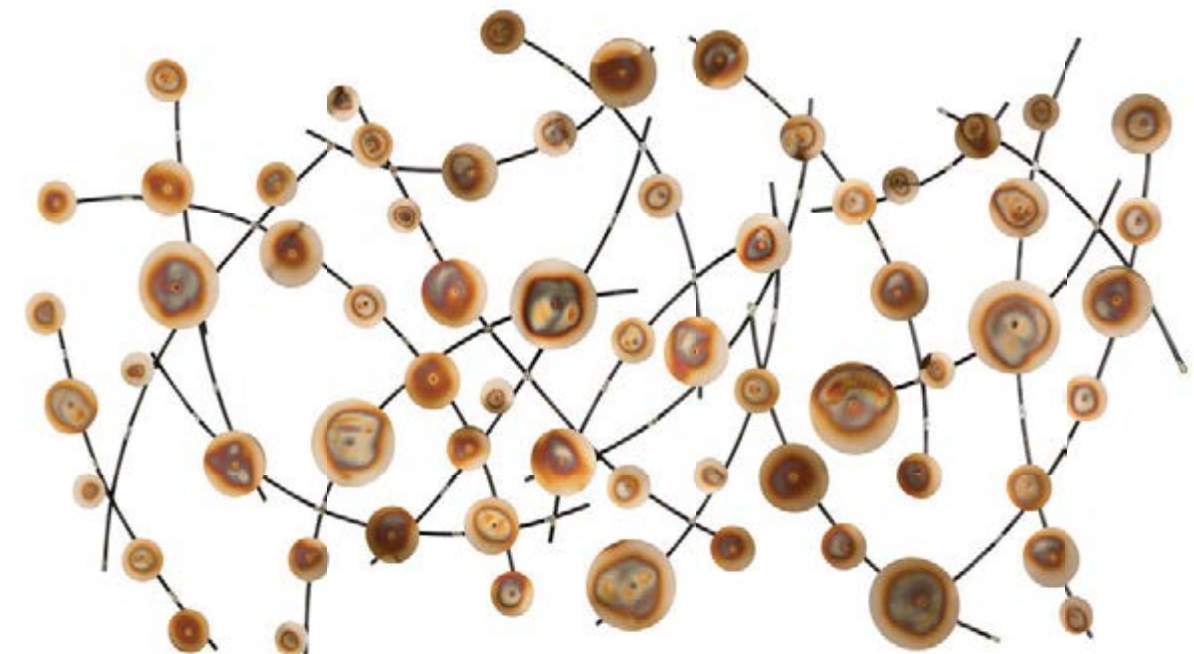

A MOTION CAPTURED METAL WALL DÉCOR
153-005 32"l x 4"d x 26"h
min qty 1
made from metal
handcrafted

B SILVER SUN METAL WALL DÉCOR
153-007 39"l x 2"d x 39"h
min qty 1
made from metal
handcrafted

C FRAGMENTED SCENERY
METAL WALL DÉCOR
153-003 38"l x 3"d x 51"h
min qty 1
made from metal
handcrafted

D VERTICAL SHAPES WALL DÉCOR
153-001 10"l x 6"d x 43"h
min qty 1
made from metal
handcrafted

E VIBRANT ALIGNMENT METAL WALL DÉCOR
153-004 51"l x 3"d x 27"h
min qty 1
made from metal
handcrafted

E