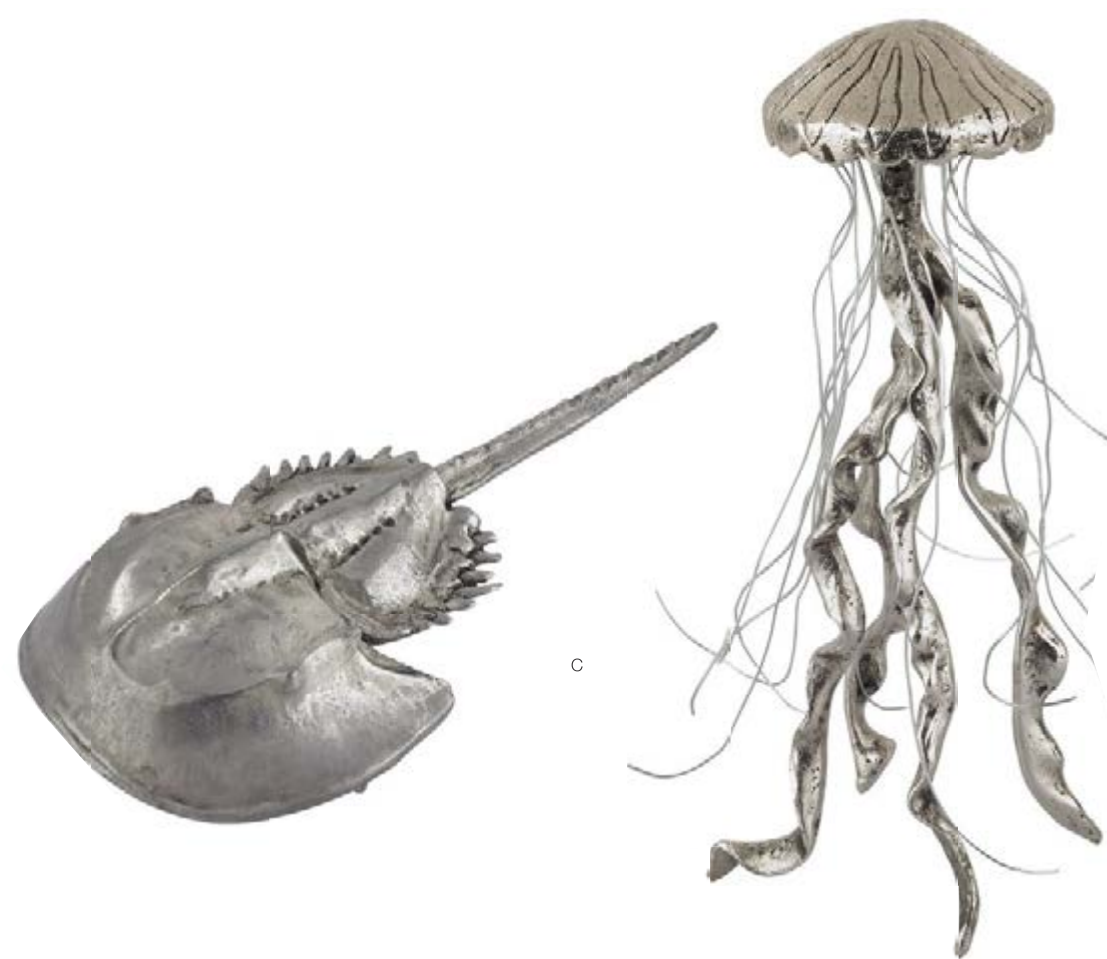

A MICA HORSESHOE CRAB

silver
228005 23"l x 11"w x 7"h
min qty 1

gold
228006 23"l x 11"w x 7"h
min qty 1

made from resin
handcrafted
hand applied finish