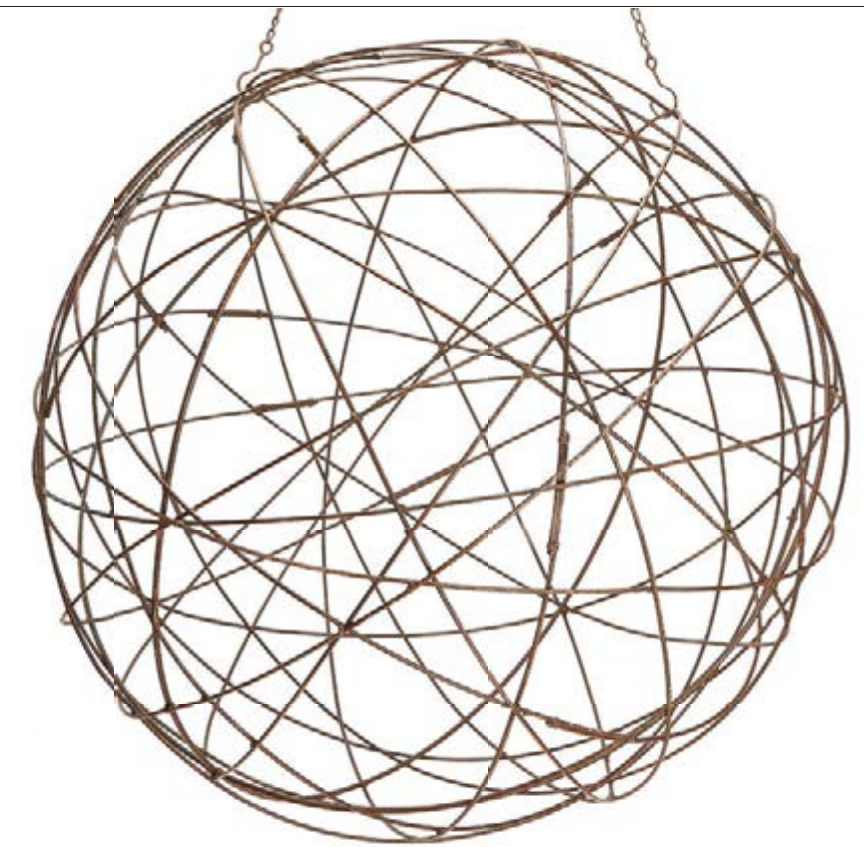

D

E

A

B

A STANDING WOMAN  
148011 5"w x 20"h  
min qty 1  
made from cast iron  
gold leaf finish  
handcrafted

B STANDING MAN  
148012 5"w x 20"h  
min qty 1  
made from cast iron  
handcrafted

C AGED IRON WIRE SPHERES  
**small**  
594045 16"d  
min qty 1  
**large**  
594046 30"d  
min qty 1  
made from iron  
hand applied finish  
handcrafted

C

small

large

A

B

C

D

E