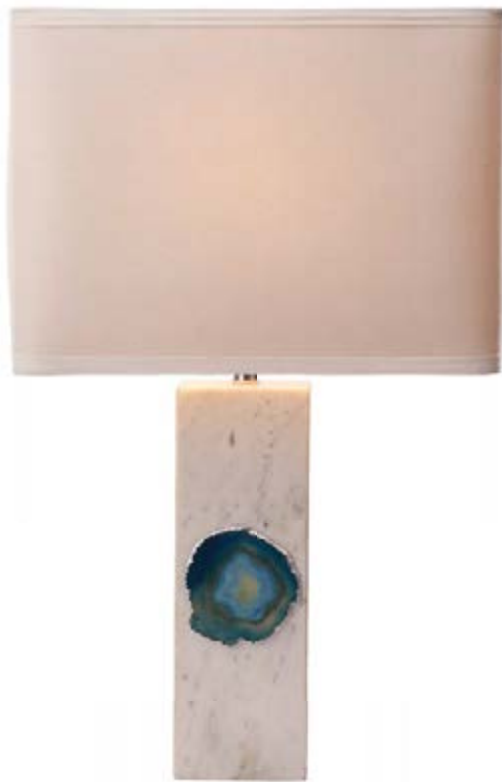

A

A MINOA TABLE LAMPS

blue

8989-033 14"w x 8"d x 28"h
min qty 1

natural

8989-034 14"w x 8"d x 28"h
min qty 1

made from agate and marble
white faux silk shade
shade size - 14"w x 8"d x 11"h
maximum wattage 150W med.
3-way socket switch
handcrafted

B YUCATAN TABLE LAMPS

blue

8989-028 13"w x 8"d x 23"h
min qty 1

pink

8989-029 13"w x 8"d x 23"h
min qty 1

made from marble and agate
white faux silk shade
shade size - 13"w x 8"d x 10"h
maximum wattage 150W med.
3-way socket switch
handcrafted

C XUMI TABLE LAMP

8989-031 16"w x 16"d x 27"h
min qty 1

made from marble
white faux silk shade
shade size - 16"w x 16"d x 10"h
maximum wattage 150W med.
3-way socket switch
handcrafted

D BRASS STRAPPED MARBLE LAMP

D2844 16"w x 16"d x 29"h
min qty 1

made from marble and metal
white faux silk shade
lamp shade - 16"w x 16"d x 9"h
maximum wattage 150W med.
3-way socket switch
handcrafted

B

blue