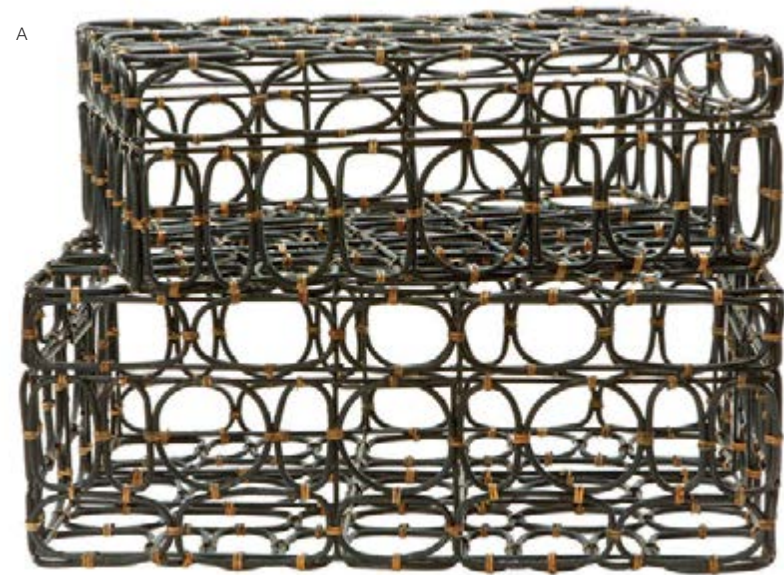

black

A RECTANGULAR OVAL RING BOXES

black
287002/S2
sm 18"w x 13"d x 7"h
lg 20"w x 14"d x 8"h
min qty 1

washed natural
287004/S2
sm 18"w x 13"d x 7"h
lg 20"w x 14"d x 8"h
min qty 1

made from natural wicker
nested set of 2
hand applied finish

B ROUND OVAL RING BOXES

washed natural
287003/S2
sm 10"w x 6"h
lg 13"w x 7"h
min qty 1

black
287001/S2
sm 10"w x 6"h
lg 13"w x 7"h
min qty 1

made from natural wicker
nested set of 2
hand applied finish