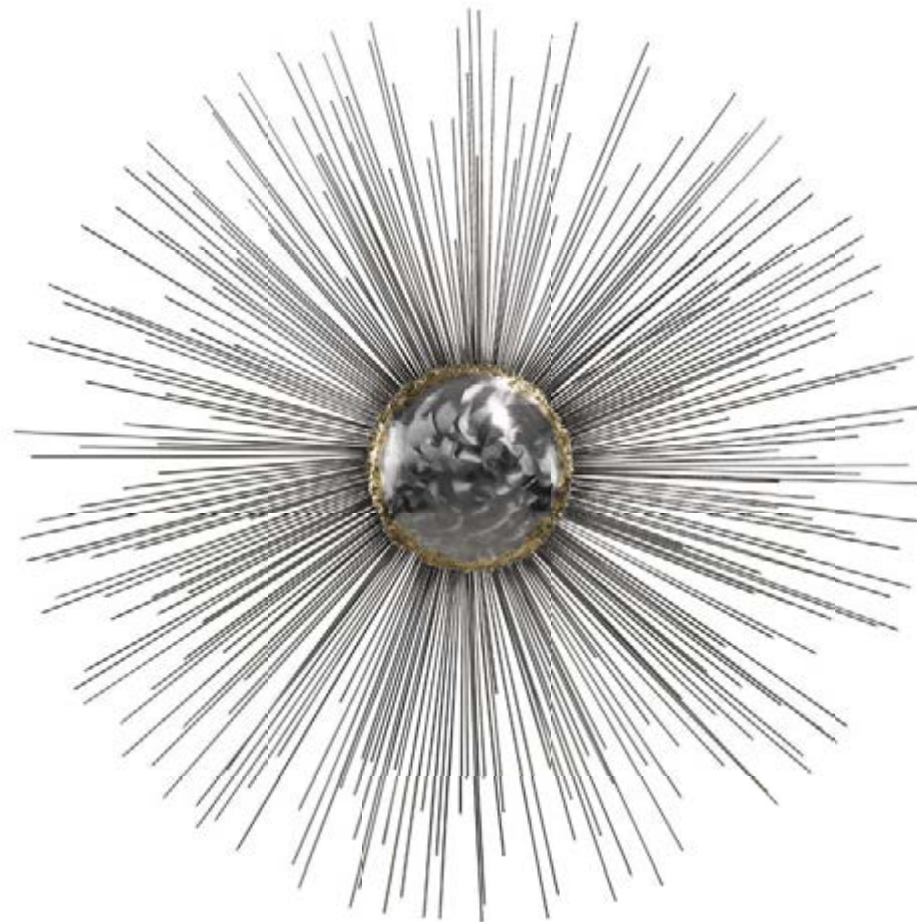

A MOTION CAPTURED METAL WALL DÉCOR
153-005 32"l x 4"d x 26"h
min qty 1
made from metal
handcrafted

B SILVER SUN METAL WALL DÉCOR
153-007 39"l x 2"d x 39"h
min qty 1
made from metal
handcrafted

C FRAGMENTED SCENERY
METAL WALL DÉCOR
153-003 38"l x 3"d x 51"h
min qty 1
made from metal
handcrafted

D VERTICAL SHAPES WALL DÉCOR
153-001 10"l x 6"d x 43"h
min qty 1
made from metal
handcrafted

E VIBRANT ALIGNMENT METAL WALL DÉCOR
153-004 51"l x 3"d x 27"h
min qty 1
made from metal
handcrafted

B