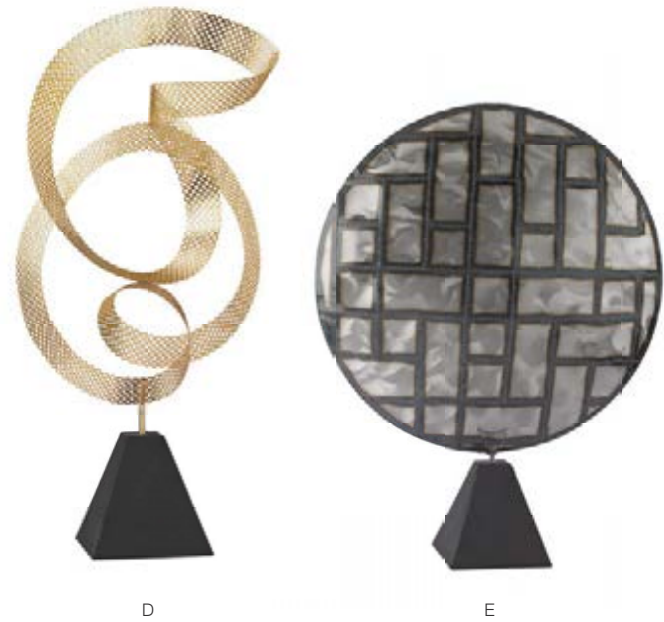

**G SHELL COASTER**  
159-005/S6 4"l x 1"w x 4"h  
min qty 1  
made from natural shell  
set of 6  
hand-carved

D

E

F

G

- A RIBBON DANCE METAL SCULPTURE  
153-013 16"w x 15"d x 83"h  
min qty 1  
made from metal  
handcrafted
- B METAL FLAME SCULPTURE  
1153-017 7"w x 7"d x 36"h  
min qty 1  
made from stainless steel  
and aluminum  
handcrafted
- C HELICAL METAL SCULPTURE  
153-009 11"w x 9"d x 37"h  
min qty 1  
made from metal  
handcrafted
- D GOLDEN RIBBON METAL SCULPTURE  
153-011 14"w x 8"d x 28"h  
min qty 1  
made from metal  
handcrafted
- E PARQUETRY IN METAL SCULPTURE  
153-014 28"w x 6"d x 22"h  
min qty 1  
made from metal  
handcrafted
- F METAL HOOP SCULPTURE  
1153-018 9"w x 9"d x 30"h  
min qty 1  
made from stainless steel  
and aluminum  
handcrafted
- G JUTE BUNCH  
742010 2"d x 70"h  
min qty 12  
made from natural material  
tie with leather and beads  
hand applied finish  
oversized
- H AGED BLACK METAL FOLIAGE URN  
594030 15.75"d x 24"h  
min qty 1  
made from iron  
hand applied finish  
handcrafted

A

**A GILDED AGE HORSE HEAD**  
228003 22"l x 8"w x 25"h  
min qty 1  
made from resin  
handcrafted  
hand applied finish

**B SILVER WAVE BALLS**  
**small**  
179001 3"d  
min qty 4  
**large**  
179002 5"d  
min qty 4  
made from aluminum  
handcrafted