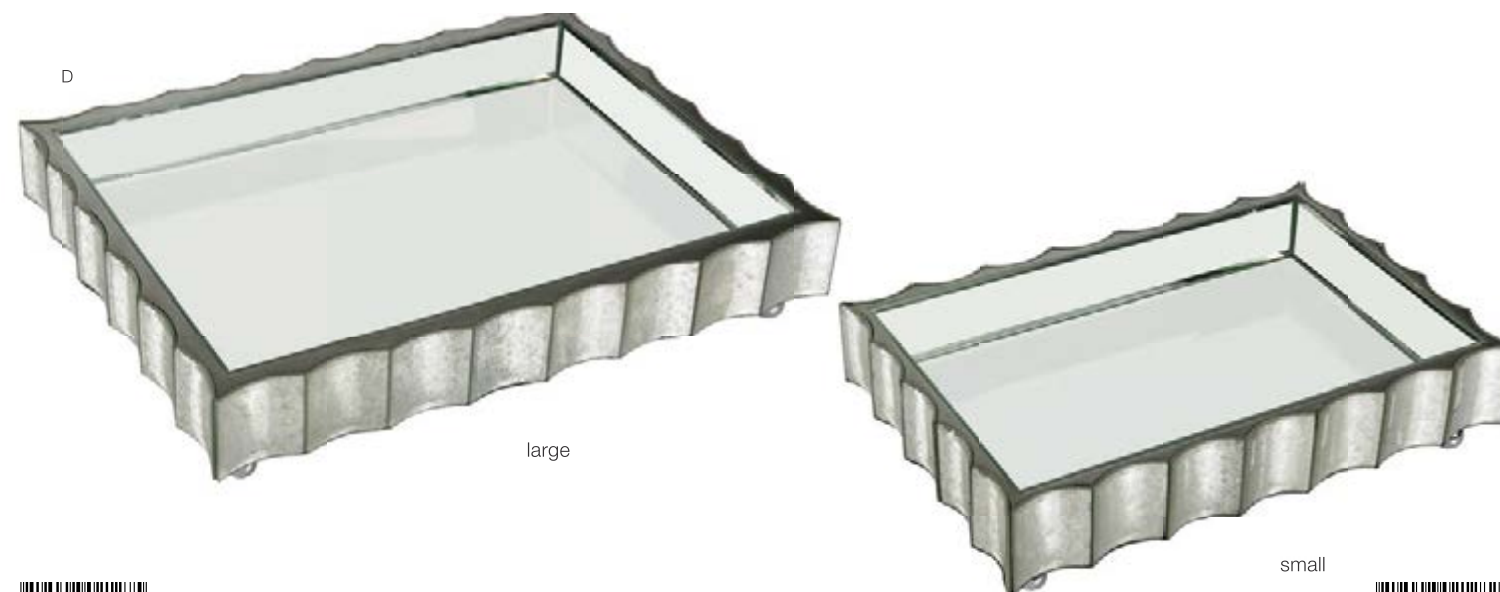

D

large

small