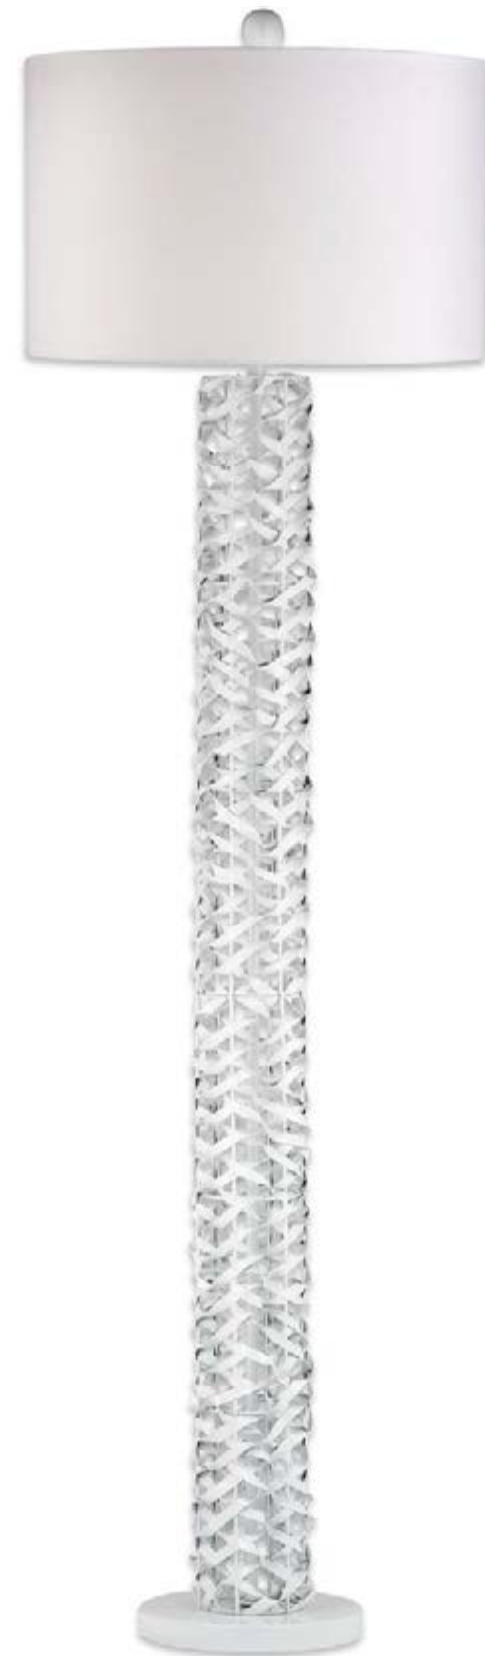

B

C

A

B

**A ENTURA FLOOR LAMP**  
7011-198 18"w x 18"d x 66"h  
min qty 1  
made from mahogany  
white muslin shade  
shade size - 18"w x 18"d x 12"h  
maximum wattage 150W med.  
3-way socket switch  
handcrafted