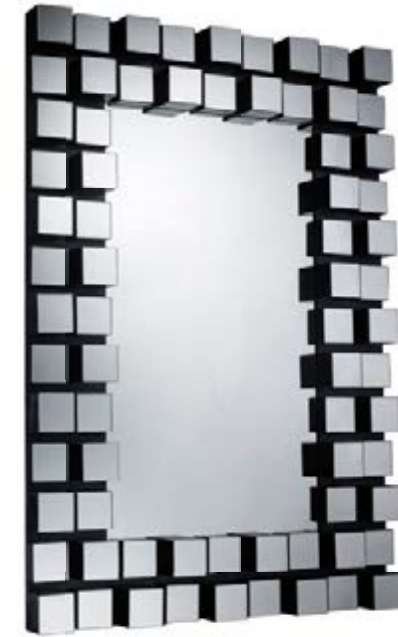

DM1955 24"w x 1"d x 24"h  
min qty 1  
made from mirror  
handcrafted

C

D

E

F

B

A

B