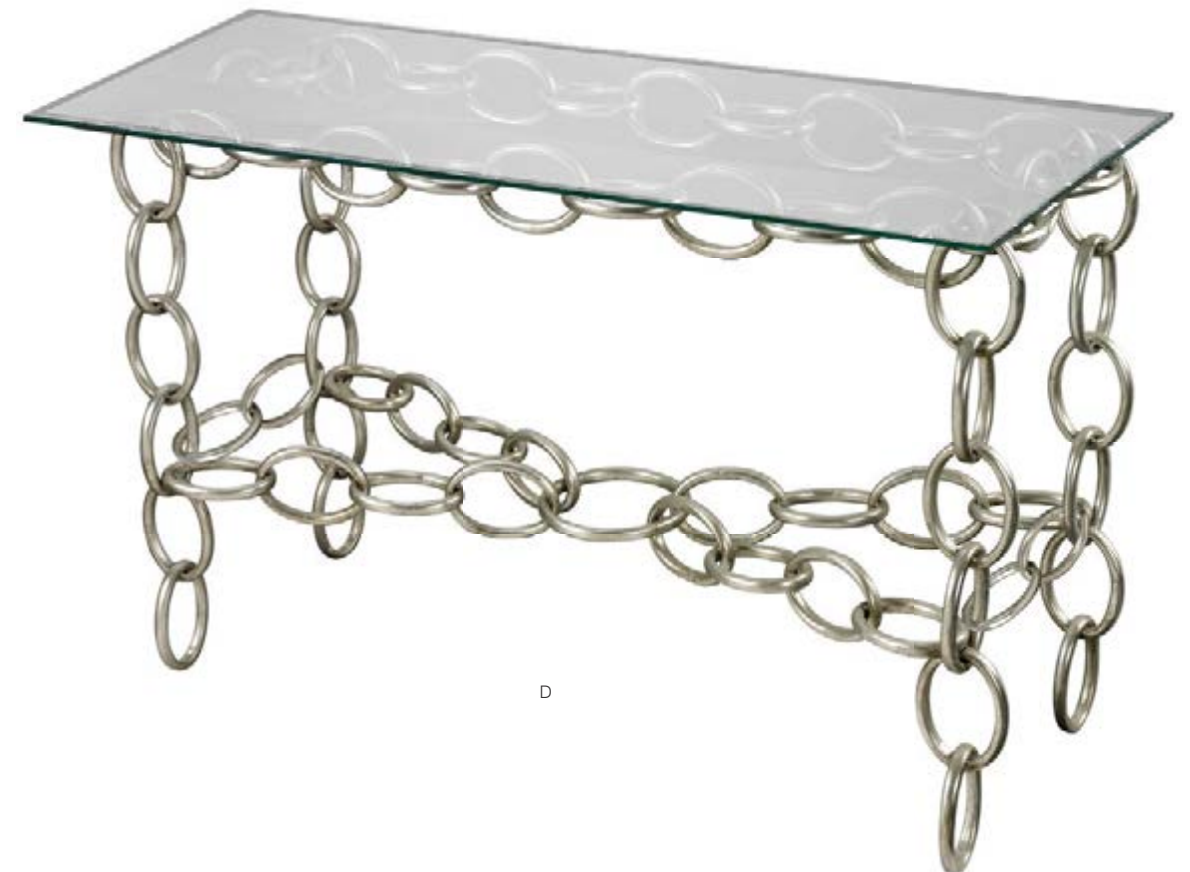

A

A FOUNTAIN MIRRORED SIDE TABLE
114-70 20"l x 20"w x 27"h
min qty 1
made from mirror and wood
handcrafted

C

B TETROMINOES MIRRORED CONSOLE
114-73 46"l x 13"w x 31"h
min qty 1
made from mirror and wood
handcrafted

C SILVER RINGS MIRRORED CONSOLE
114-75 45"l x 15"w x 29"h
min qty 1
made from mirror and wood
handcrafted

B

D CHAIN LINK CONSOLE TABLE
114-104 50"l x 16"w x 30"h
min qty 1
made from metal and glass
handcrafted

D