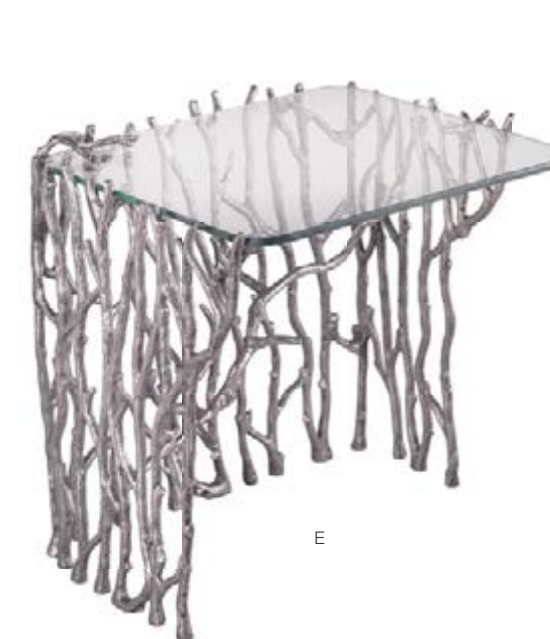

A ANGLED OVALS SIDE TABLE
8987-026 21"w x 21"d x 23"h
min qty 1
made from metal
handcrafted

B NICKLE TRIPOD SIDE TABLE
8984-001 17"d x 14"d x 23"h
min qty 1
made from aluminium
handcrafted

C ORGANIC CUTOUTS SIDE TABLE
8987-002 24"w x 24"d x 25"h
min qty 1
made from metal and glass
handcrafted

D ORGANIC CUTOUTS COFFEE TABLE
8987-003 46"w x 46"d x 19"h
min qty 1
made from metal and glass
handcrafted

E SILVERED STICKS SIDE TABLE
8987-005 18"w x 18"d x 21"h
min qty 1
made from metal and glass
handcrafted

F SMALL SILVERED STICKS SIDE TABLE
8987-006 22"w x 22"d x 25"h
min qty 1
made from metal and glass
handcrafted

E