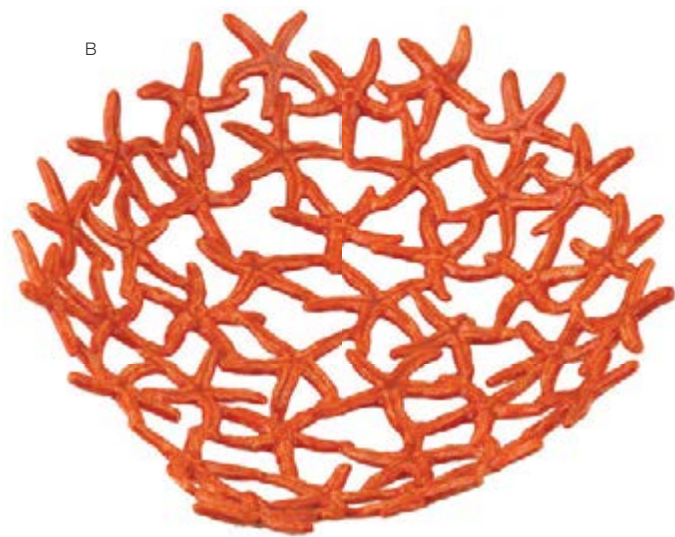

silver

small

large

A

**A MIRRORED BOWLS**  
 138-141/S3  
 small 12"l x 12"w x 4"h  
 medium 14"l x 14"w x 4"h  
 large 16"l x 16"w x 4"h  
 min qty 1  
 made from metal and mirror  
 set of 3  
 handpainted