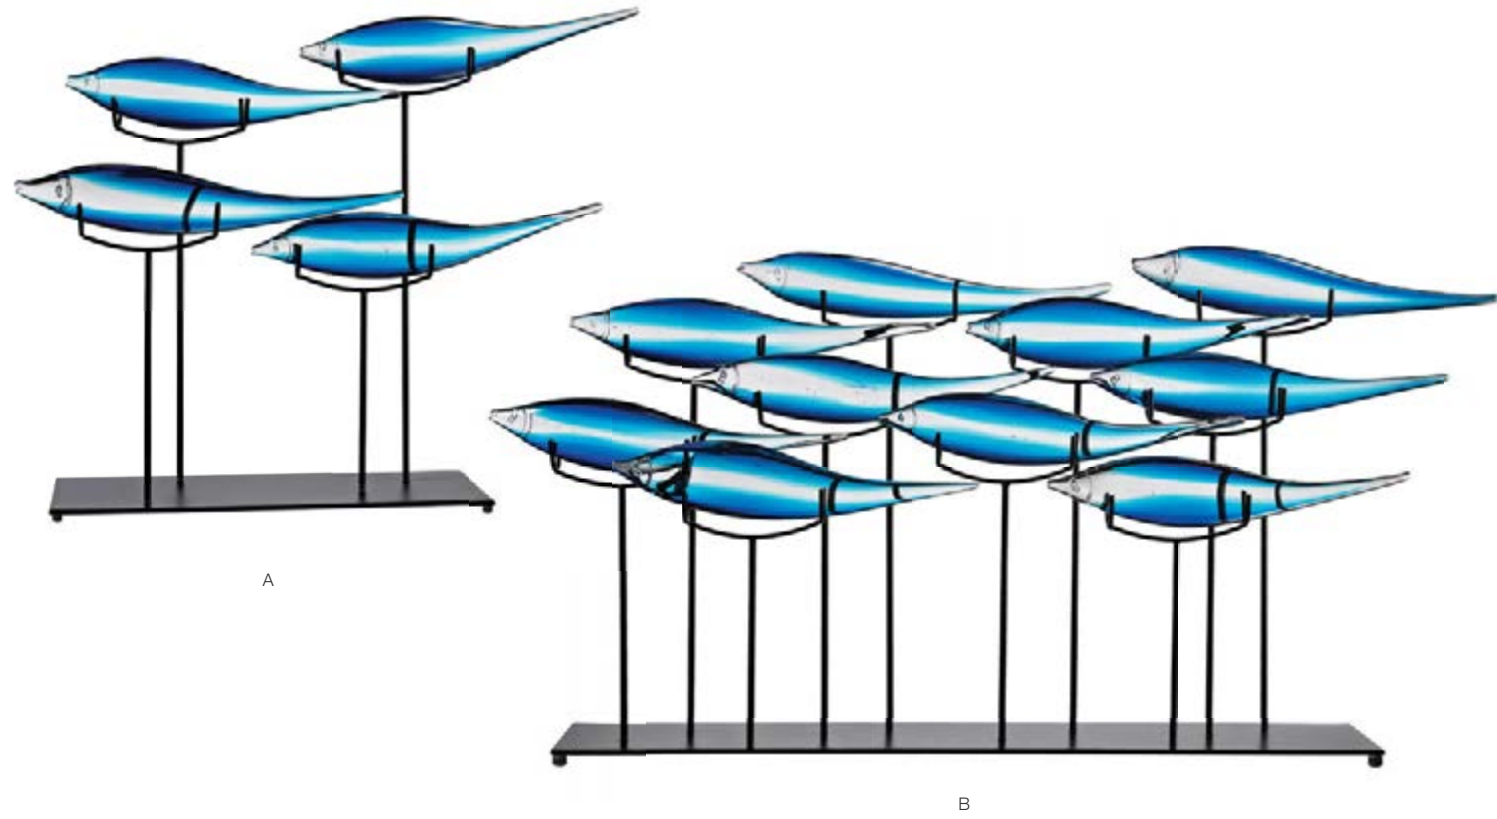

D TROUPE SCULPTURE  
 148-020 11"l x 3"w x 20"h  
 min qty 1  
 made from iron and metal  
 handcrafted

B

C

D

A

B

C

aqua