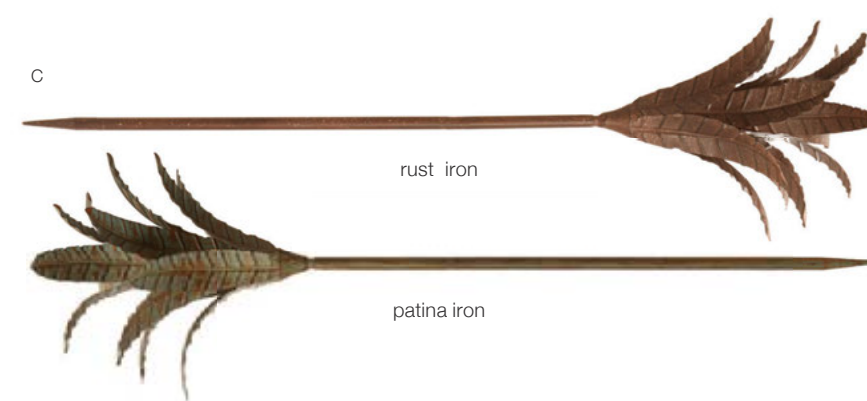

oxblood

natural

C

aged silver

- A COCO BOAT SPIRAL GARLAND**  
 742024/S2 2"w x 95"h  
 min qty 1  
 made from natural coco branches  
 set of 2  
 hand assembled
- B BANANA STEM BUNCHES**  
**oxblood**  
 742018/S3 3"w x 22"h  
 min qty 1  
**natural**  
 742019/S3 3"w x 22"h  
 min qty 1  
 made from natural banana tree stems  
 set of 3  
 hand painted
- C LEAF STEMS**  
**rust iron**  
 594042/S2 11"w x 42"h  
 min qty 1  
**patina iron**  
 594044/S2 11"w x 42"h  
 min qty 1  
 made from iron  
 set of 2  
 hand applied finish
- D STAGHORN CORAL SCULPTURES**  
**purple**  
 148028 8"w x 5"d x 10"h  
 min qty 1  
**red**  
 148027 8"w x 5"d x 10"h  
 min qty 1  
 made from cast iron and marble  
 handcrafted
- E MOOR HEN EGGS IN NEST**  
 857097 9.5"d x 4"h  
 min qty 1  
 nest made from wild vine  
 eggs made from earthenware  
 handcrafted