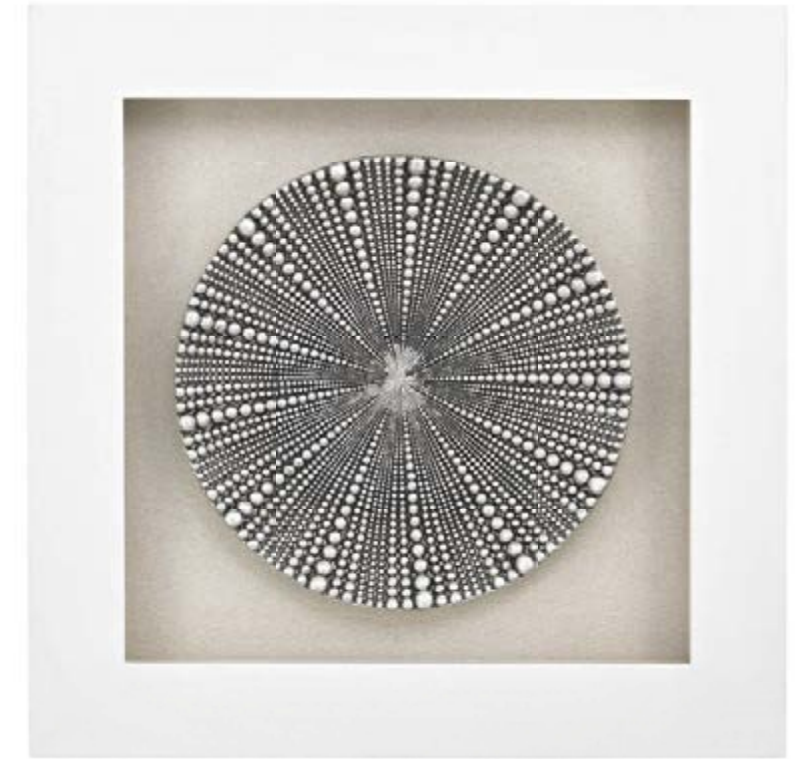

A MAIDENHAIR SHADOW BOX
3168-029 24"w x 2"d x 24"h
min qty 1
made from wood and metal
handcrafted

B TENOCHTITLAN SHADOW BOX
3168-037 24"w x 2"d x 24"h
min qty 1
made from wood and feathers
handcrafted

C TENOCHTITLAN SHADOW BOX
3168-036 24"w x 2"d x 24"h
min qty 1
made from wood and composite
handcrafted

D MONTPELIER SHADOW BOX
3168-038 24"w x 2"d x 24"h
min qty 1
made from wood and feathers
handcrafted

C