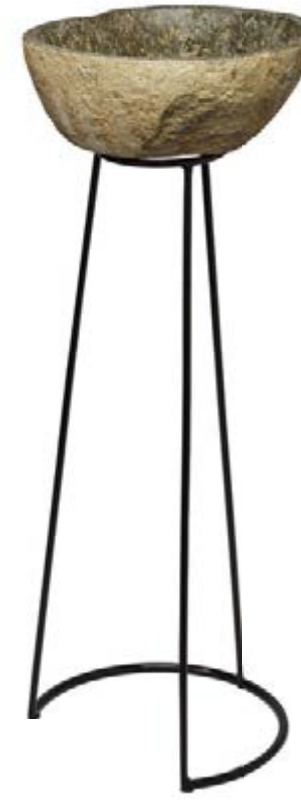

A

B

A NATURAL TEAK SLAB BAR
162-022 41"l x 34"w x 42"h
min qty 1
made from teak and iron
size may vary due to natural materials
handcrafted

B CLOVER TABLE
983-011 18"l x 18"w x 26"h
min qty 1
made from mango wood and metal
handcrafted

C SET OF INDUSTRIAL PLANT STANDS
138-146/S3
small 10"l x 10"w x 24"h
medium 13"l x 13"w x 28"h
large 16"l x 16"w x 32"h
min qty 1
made from wood and metal
handcrafted

D STONE & WIRE FRAME PEDESTAL
159-011 10"l x 10"w x 29"h
min qty 1
made from stone and metal
hand-carved

E LINEAR CONCRETE ACCENT TABLE
159-016 15"l x 15"w x 24"h
min qty 1
made from metal and concrete
handcrafted

F STONE SLAB & WIRE FRAME TABLES
tall
159-009 20"l x 18"w x 24"h
min qty 1
short
159-010 17"l x 14"w x 16"h
min qty 1
made from stone and metal
hand-carved

G STONE SLAB & WIRE FRAME TABLE
159-013 17"l x 15"w x 28"h
min qty 1
made from stone and metal
handcrafted

D

E

C

F

G