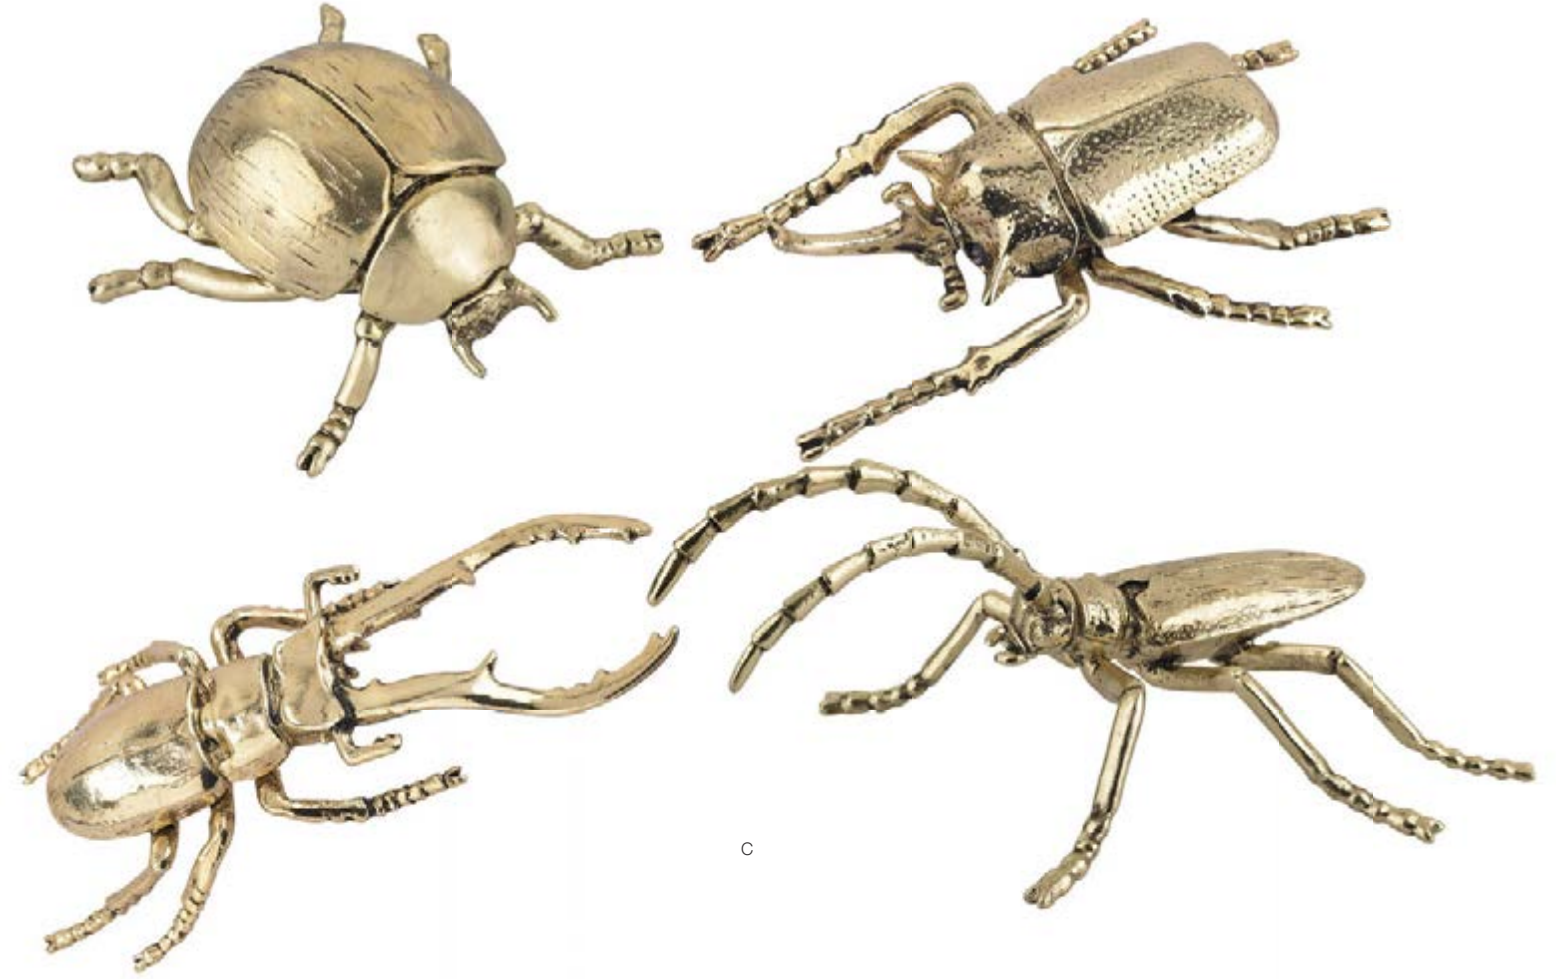

A

A HAND FORGED LONG TAIL SILVER LIZARD
165-006/S2 8"l x 4"w x 1"h
min qty 1
made from zinc alloy
handcrafted

B

B HAND FORGED GOLD DRAGON FLY
165-005/S4 5"l x 3"w x 1"h
min qty 1
made from zinc alloy
set of 4
handcrafted

C