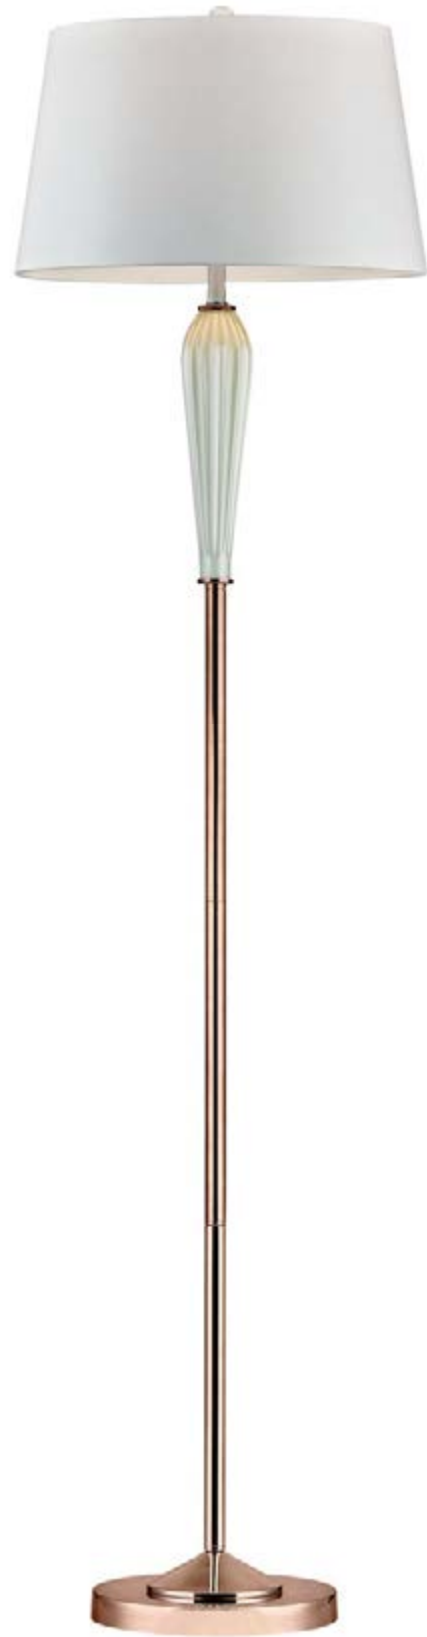

B

E

F

A

B

C

**A MINT AND GOLD RIBBED FLOOR LAMP**

D2762 17"w x 17"d x 66"h  
min qty 1