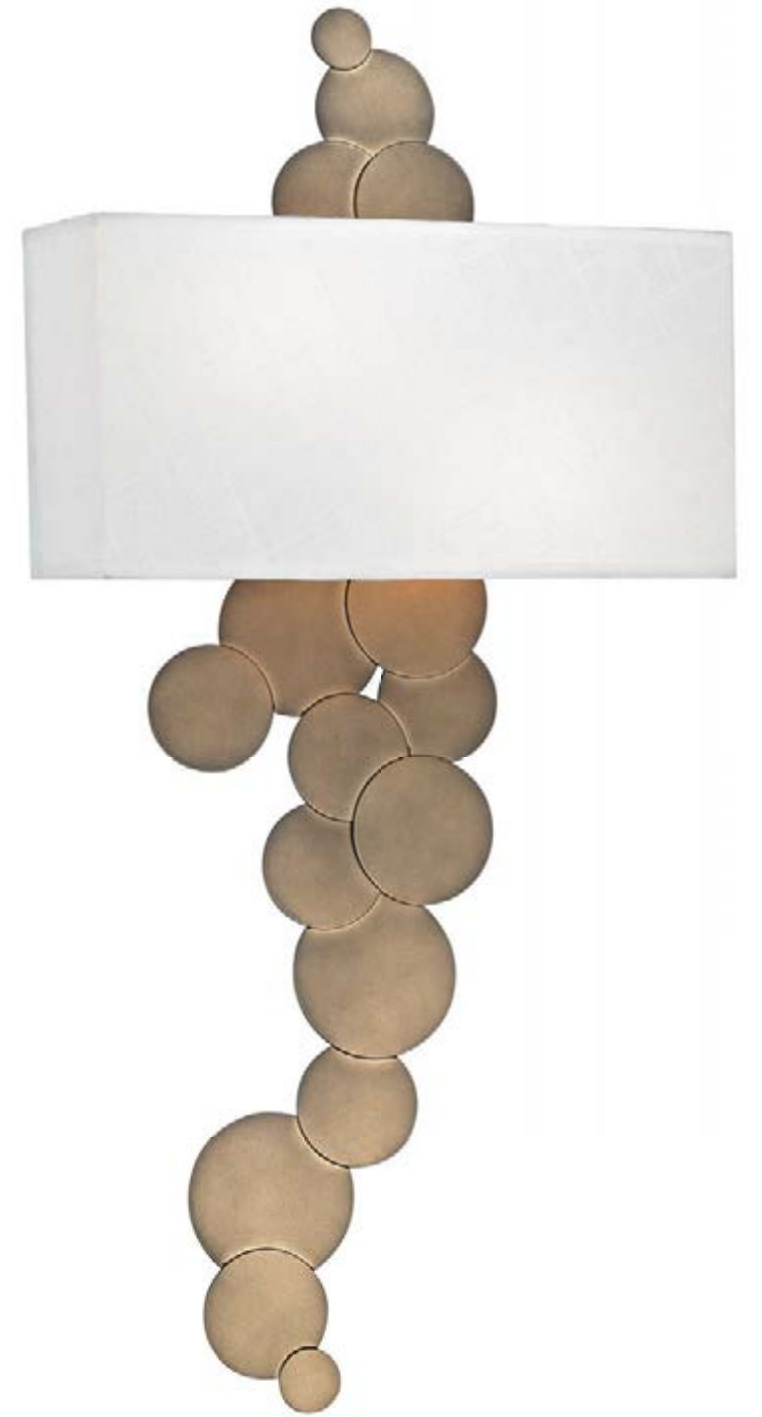

B

A

B

C

- A FACET PENDANT**  
1141-011 24"w x 24"d x 14"h  
overall height 58"  
min qty  
made from nickel  
maximum wattage 3 x 60W med.  
handcrafted
  
- B LARGE VILLOY DRUM PENDANT**  
1140-019 24"w x 24"d x 10"h  
overall height 53"  
min qty 1  
made from metal and fabric  
maximum wattage 6 x 60W med.  
handcrafted
  
- C SMALL VILLOY DRUM PENDANT**  
1140-018 18"w x 18"d x 7"h  
overall height 51"  
min qty 1  
made from metal and fabric  
maximum wattage 3 x 60W med.  
handcrafted
  
- D INDUSTRIALIST CHANDELIER**  
1140-016 30"w x 30"d x 46"h  
overall height 120"  
min qty 1  
made from metal  
maximum wattage 8x 60W G9  
handcrafted