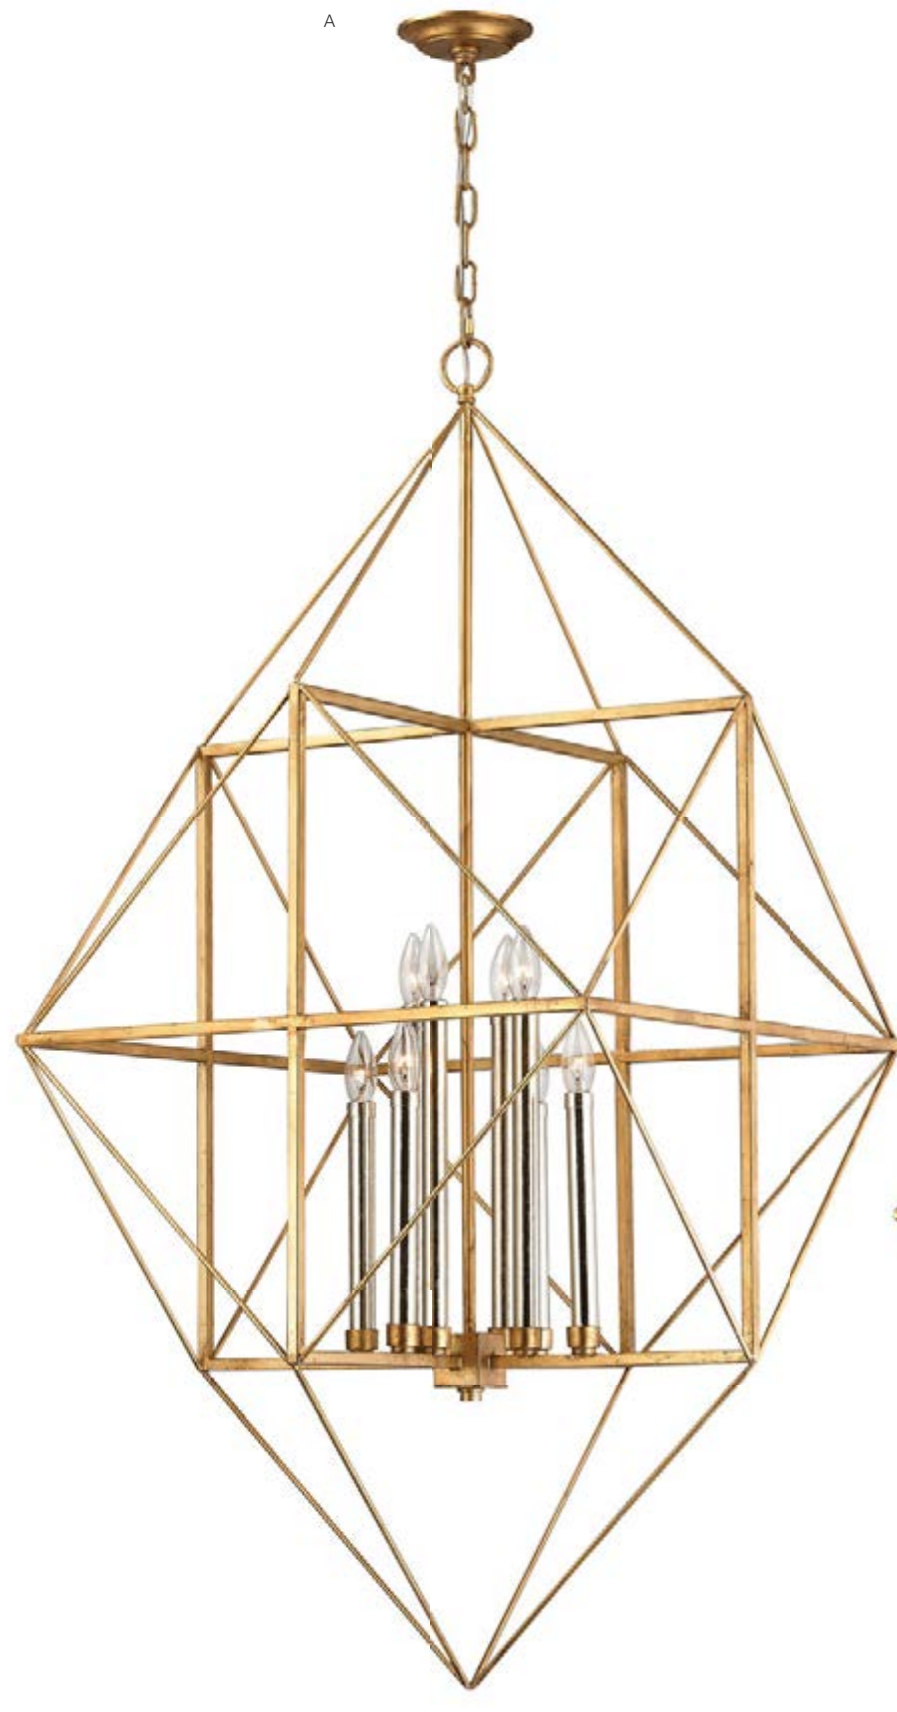

B

C

large

small

**A LARGE CONNEXIONS PENDANTS**

**large**

1141-006 34"w x 34"d x 51"h  
overall height 89"  
min qty 1

**small**