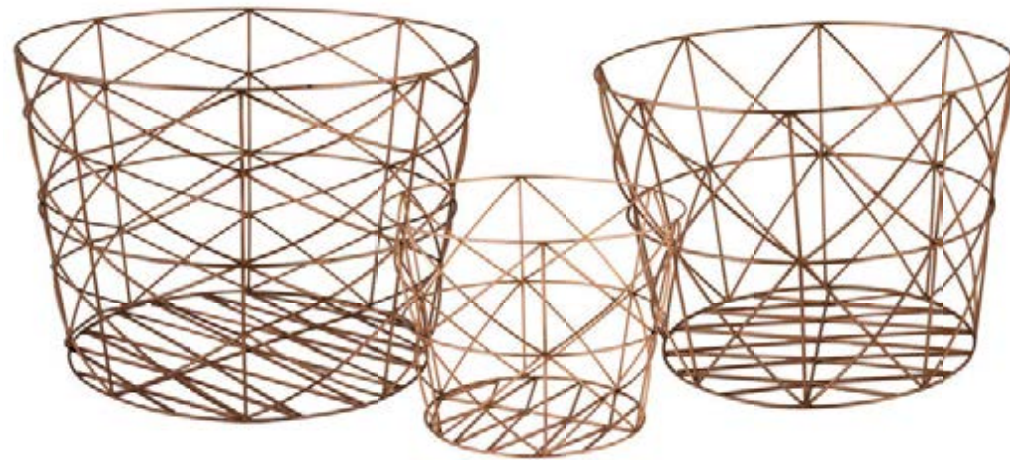

A SILVER FREE FORM BOWL
8987-020 16"w x 16"d x 7"h
min qty 1
made from aluminium
handcrafted

B NESTED GEOMETRIC COPPER BASKETS
8990-023/S3
sm 16"w x 16"d x 12"h
md 19"w x 19"d x 14"h
lg 22"w x 22"d x 16"h
min qty 1
made from metal
handcrafted

C HAMMERED METAL BOWLS
3200-023/S2
sm 14"w x 14"d x 5"h
lg 17"w x 17"d x 7"h
min qty 1
made from metal
handcrafted

D PEWTER AND METAL BOWL
3200-004 13"w x 13"d x 6"h
min qty 1
made from metal
handcrafted

E WELDED RING BOWLS
3200-001/S3
sm 10"w x 10"d x 4"h
md 13"w x 13"d x 5"h
lg 16"w x 16"d x 6"h
min qty 1
made from metal
handcrafted

B