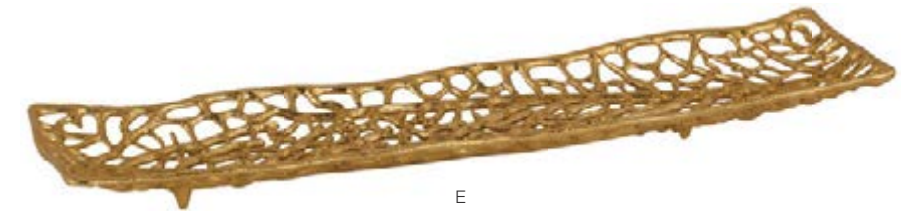

A GREEK STARBURST TRAY
8990-004 12"w x 12"d x 2"h
min qty 1
made from aluminium
handcrafted

B LEAF VEINS DISC
8987-004 15"w x 15"d x 2"h
min qty 1
made from aluminium
handcrafted

C GOLD RUSH DISHES
large
8987-008 19"w x 8"d x 3"h
min qty 1
small
8987-007 12"w x 12"d x 2"h
min qty 1
made from aluminium
handcrafted

D BRASS TRAY WITH WOOD HANDLES
8984-019 14"w x 9"d x 2"h
min qty 1
made from metal
and sheesham wood
handcrafted

E LEAF VEINS CENTERPIECE PLATTER
8987-028 21"w x 6"d x 2"h
min qty 1
made from aluminium
handcrafted

F BARK TRAY
468-038 39"l x 4"w x 3"h
min qty 1
made from aluminum
handcrafted

G FEATHERSTONE BOWL
8468-060 9"w x 46"d x 4"h
min qty 1
made from aluminum
handcrafted

E