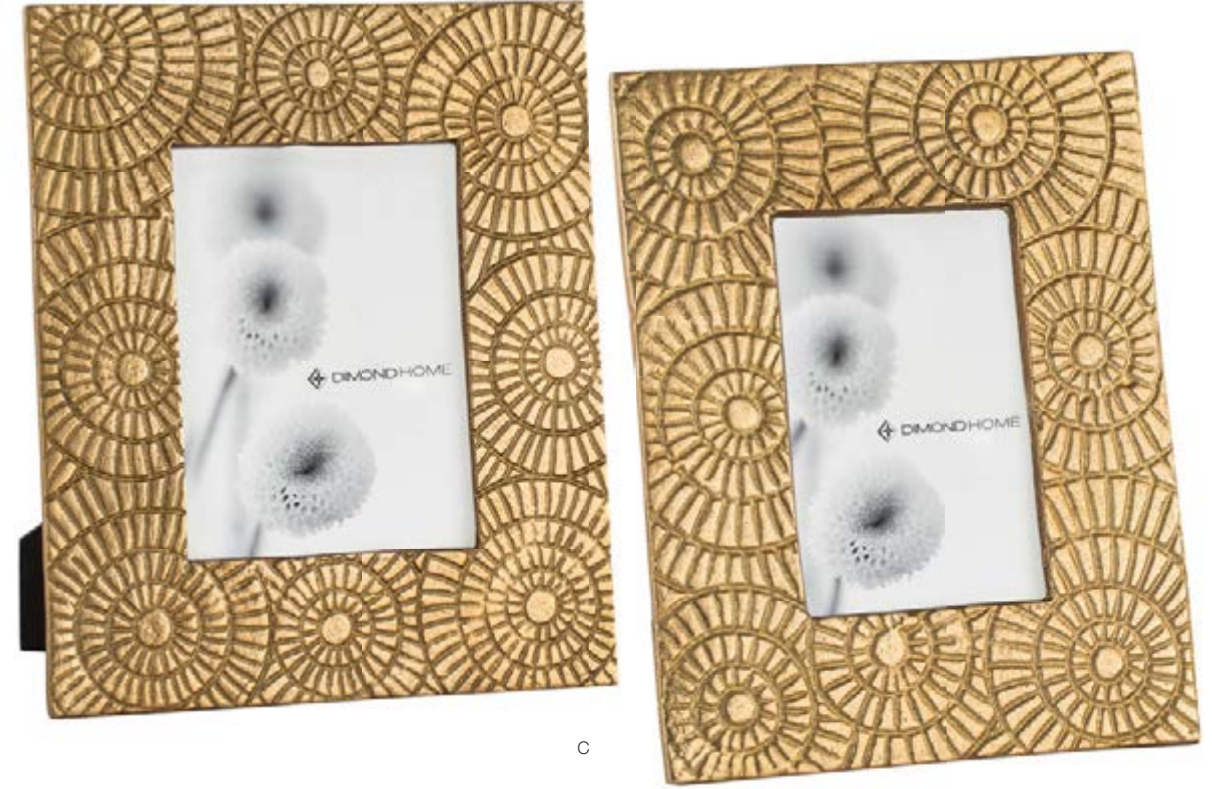

A SMALL GOLD RUSH FRAME
8987-010 4" x 6"
min qty 1
made from aluminium
handcrafted

B LARGE GOLD RUSH FRAME
8987-009 5" x 7"
min qty 1
made from aluminium
handcrafted

C RIPPLE RING FRAMES
8178-050 4" x 6"
min qty 1
8178-051 5" x 7"
min qty 1
made from aluminium
handcrafted

D GOLD RIPPLE FRAME
8178-053 5" x 7"
min qty 1
made from aluminium
handcrafted

E COPPER RIPPLE FRAME
8178-052 4" x 6"
min qty 1
made from aluminium
handcrafted

C