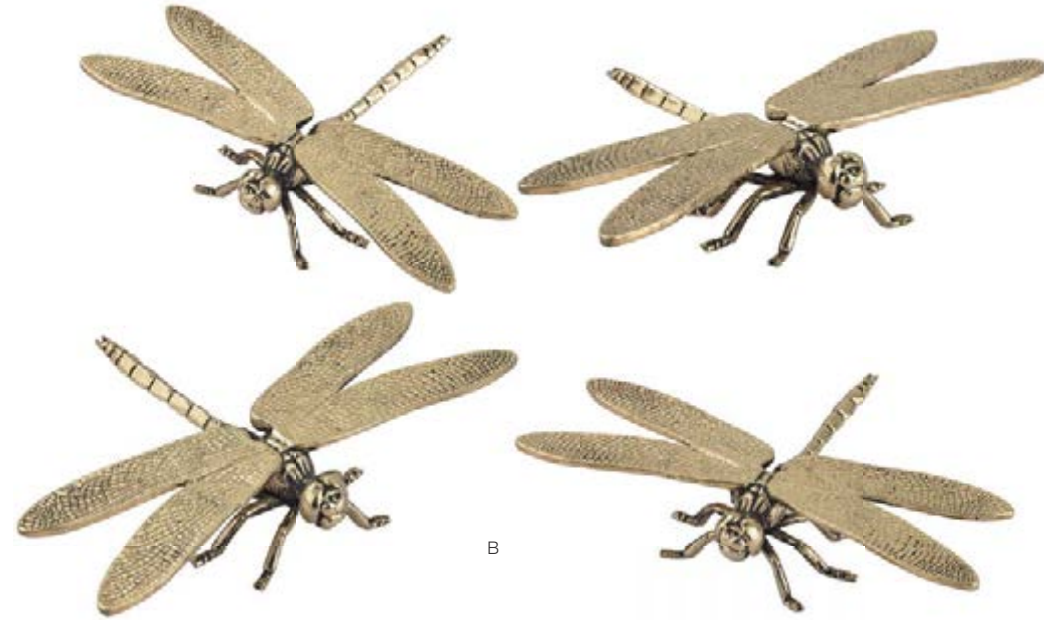

E MERRYTHOUGHT TABLETOP SCULPTURE  
8903-051/S2  
sm 7"w x 1"d x 4"h  
lg 15"w x 1"d x 9"h  
min qty 1  
made from aluminium  
handcrafted

C

D

E

A

A HAND FORGED LONG TAIL SILVER LIZARD  
165-006/S2 8"l x 4"w x 1"h  
min qty 1  
made from zinc alloy  
handcrafted