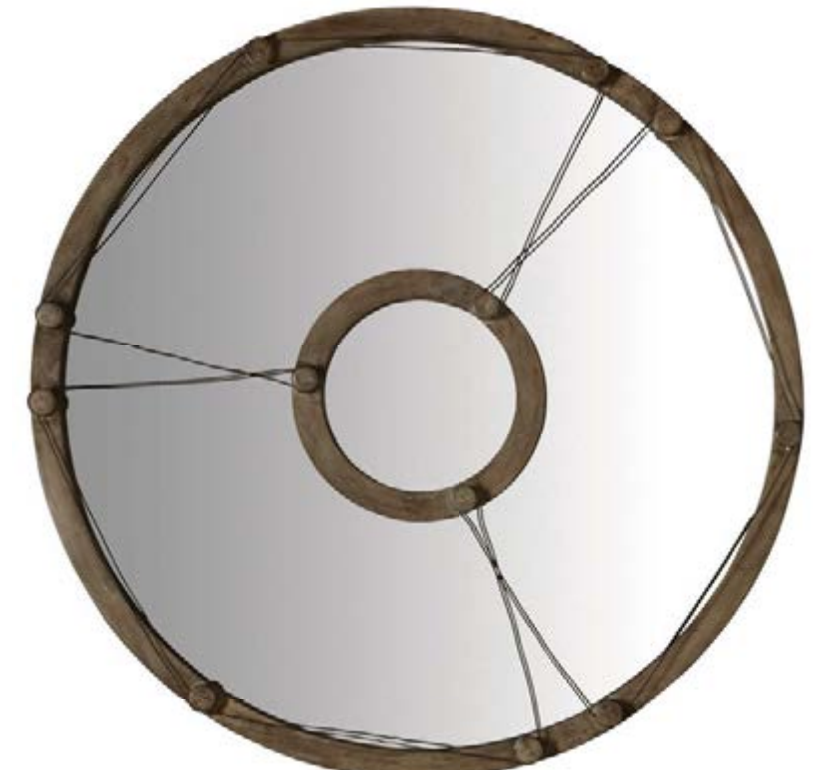

A

A BRUNEI STANDING MIRROR
114-190 33"w x 24"d x 70"h
min qty 1
made from metal and mirror
handcrafted

B CANVAS AND WIRE MIRROR
594036 14"sq x 1"d x 14"h
min qty 1
made from cotton
fir wood iron and mirror
handcrafted

C ROYAL GERMAN SILVER MIRROR
665009 34"w x 4"d x 27"h
min qty 1
made from German silver, wood
and mirror
handcrafted

D CONVEX ACCENTS MIRROR
132-002 27"l x 27"h
min qty 1
made from metal and mirror
handpainted

E EQUATION WIRE MIRROR
594021 40"d x 1.5"w
min qty 1
made from fir wood, iron and mirror
handcrafted

B

C

D

E