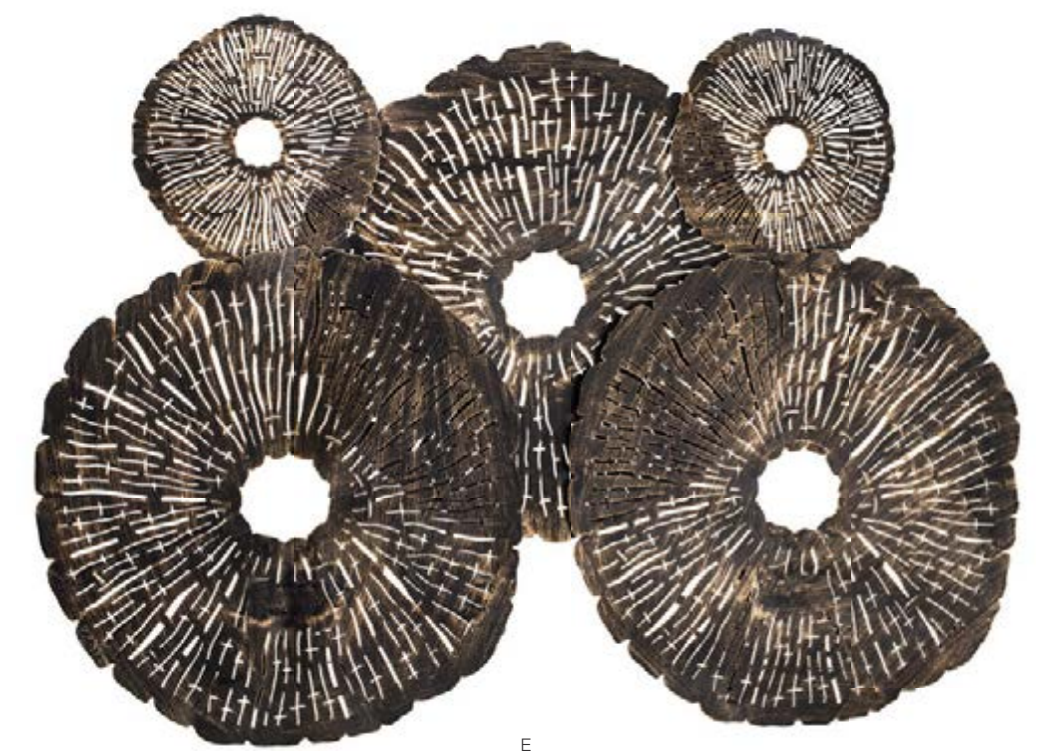

**E CORAL DISCS FIRE SCREEN**

8468-059 40"w x 8"d x 30"h  
min qty 1  
made from iron  
handcrafted

B

C

D

E

**A SCRIBBLE BIRDS**

**brass**  
 559008  
 sm 3.5"l x 1.25"w x 2.75"h  
 min qty 6  
 559009  
 lg 5.25"l x 2"w x 4.25"h  
 min qty 6  
**silver**  
 559010  
 sm 3.5"l x 1.25"w x 2.75"h  
 min qty 6  
 559011  
 lg 5.25"l x 2"w x 4.25"h  
 min qty 6  
 made from brass  
 handcrafted