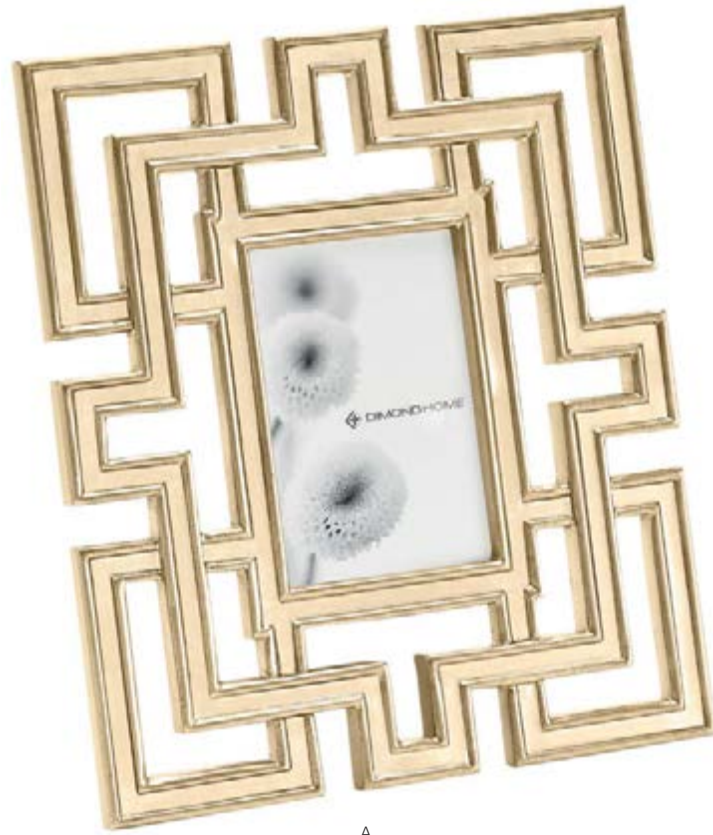

**D SOLID SLAB ALABASTER  
HANGING FRAME**  
786016 8" x 10"  
min qty 1  
made from natural alabaster  
hanging only  
handcrafted

C

B

D

A

A GILDED GARDEN GATE FRAME  
 225082 4" x 6"  
 min qty 1  
 made from oak  
 handcrafted