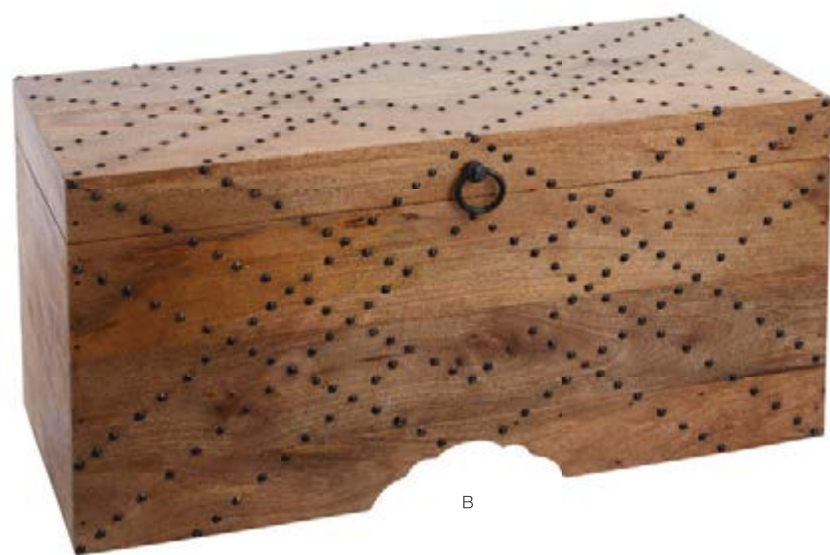

A PLAID NAIL HEAD CABINET
985-032 40"l x 16"w x 40"h
min qty 1
made from mango wood
and bronze nail heads
handcrafted

B PLAID NAIL HEAD CHEST
985-034 35"l x 17"w x 20"h
min qty 1
made from mango wood
and bronze nail heads
handcrafted

C RETRO DIAMOND CABINET
985-005 46"l x 16"w x 33"h
min qty 1
made from mango wood
handcrafted

D FOUR DRAWER CHEST
150024 29"w x 16"d x 32"h
min qty 1
made from wood
handcrafted

E RHINE CABINET
84-0169 46"l x 14"w x 36"h
min qty 1
made from wood and mirror
handcrafted

F SPENCER CHEST
985-010 39"l x 16"w x 30"h
min qty 1
made from mango wood
and german silver
handcrafted

B