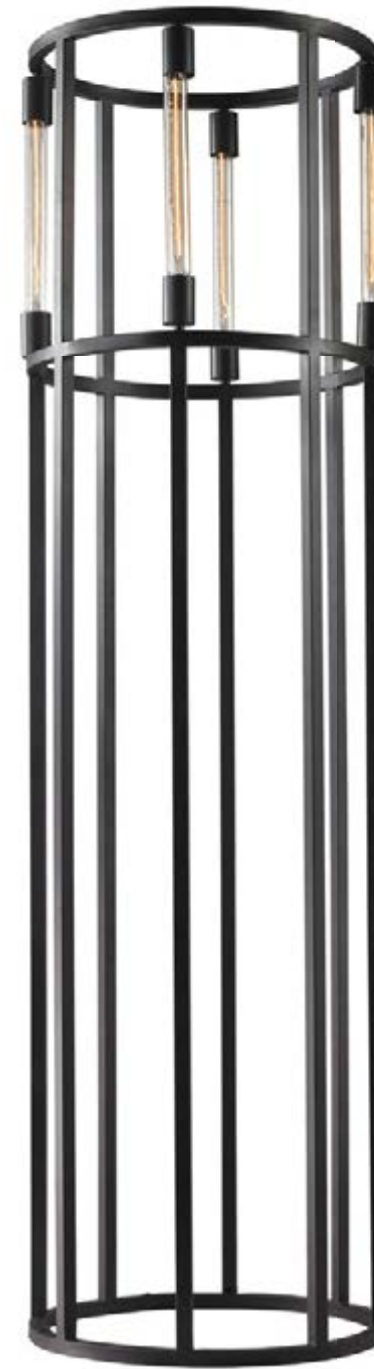

A BOHÈME FLOOR LAMP
D3006 20"w x 20"d x 70"h
min qty 1
made from metal and crystal
cream textued linen fabric shade
shade size - 20"w x 20"d x 13"h
maximum wattage 2 x 100W med.
on / off line switch
handcrafted

B BRUNEI FLOOR LAMP
1114-202 20"w x 20"d x 64"h
min qty 1
made from metal
white faux silk shade
shade size - 20"w x 20"d x 12"h
maximum wattage 150W med.
3-way socket switch
handcrafted

C CYLINDER TUBE LAMP
D2898 18"w x 18"d x 66"h
min qty 1
made from metal
maximum wattage 4 x 60W med.
filament bulbs
foot switch
handcrafted

D BOX TUBE LAMP
D2899 16"w x 16"d x 66"h
min qty 1
made from metal
maximum wattage 4 x 60W med.
filament bulbs
foot switch
handcrafted

C