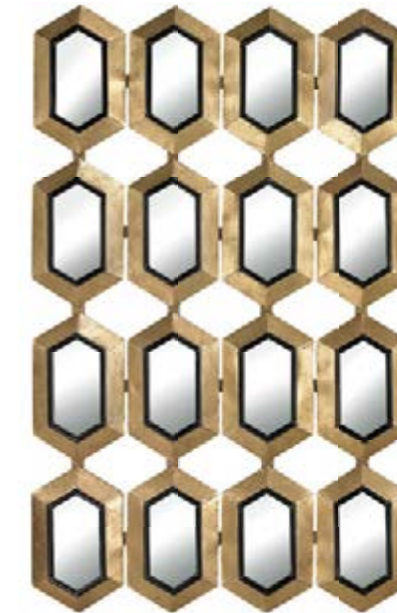

G MIRRORED WALL DECORATION  
173-006 31"l x 1"w x 48"h  
min qty 1  
made from mirror  
handmade

E

C

D

F

G

A

**A BRUNEI STANDING MIRROR**  
 114-190 33"w x 24"d x 70"h  
 min qty 1  
 made from metal and mirror  
 handcrafted