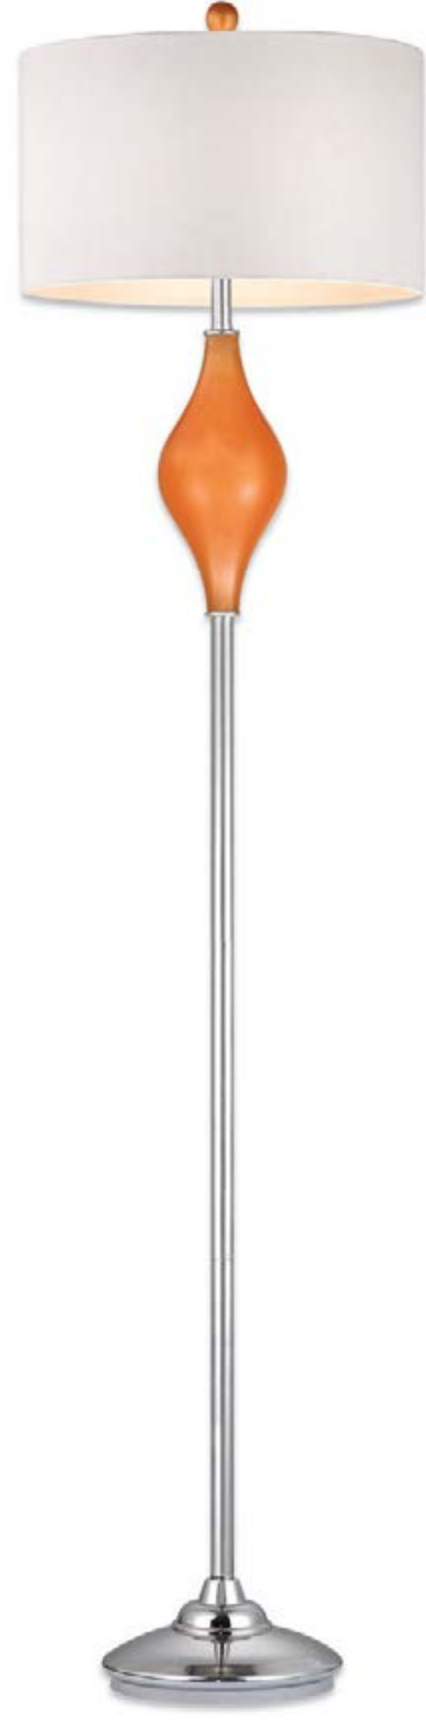

D329  
10" w x 10" d x 60" h  
min qty 1

made from steel and glass  
shade size - 7" w x 7" d x 12" h  
maximum wattage 60w med.  
on/off switch  
handcrafted

C

A

sunshine

navy

tangerine

A CHESTER FLOOR LAMPS