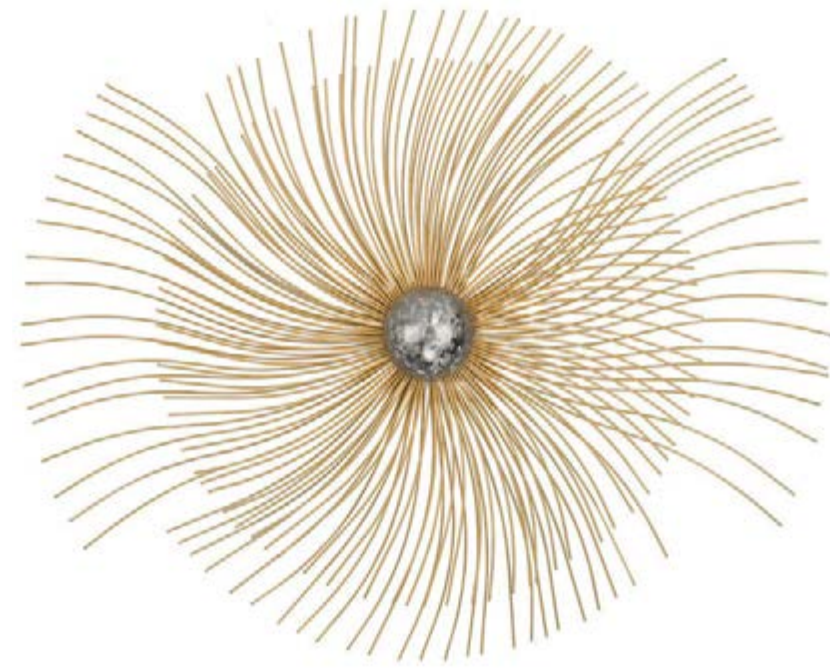

A

A MOTION CAPTURED METAL WALL DÉCOR
153-005 32"l x 4"d x 26"h
min qty 1
made from metal
handcrafted

B SILVER SUN METAL WALL DÉCOR
153-007 39"l x 2"d x 39"h
min qty 1
made from metal
handcrafted

C FRAGMENTED SCENERY
METAL WALL DÉCOR
153-003 38"l x 3"d x 51"h
min qty 1
made from metal
handcrafted

D VERTICAL SHAPES WALL DÉCOR
153-001 10"l x 6"d x 43"h
min qty 1
made from metal
handcrafted

E VIBRANT ALIGNMENT METAL WALL DÉCOR
153-004 51"l x 3"d x 27"h
min qty 1
made from metal
handcrafted