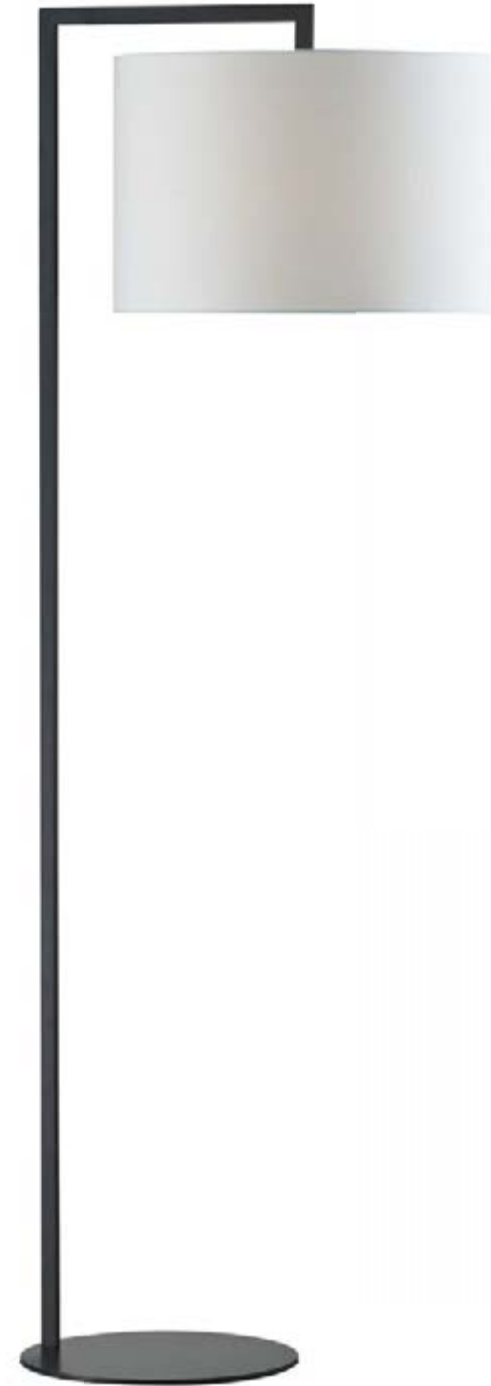

A BANDED SHADE FLOOR LAMP

D2730 20"w x 10"d x 70"h
min qty 1

made from metal
white faux silk shade
lamp shade - 9"w x 9"d x 18"h
maximum wattage 100W med.
foot switch
handcrafted

B RAIN CLOUD FLOOR LAMP

D2887 14"w x 14"d x 64"h
min qty 1

made from metal
white rain shade
lamp shade - 14"w x 14"d x 24"h
maximum wattage 100W med.
foot switch
handcrafted

C BRONZE STEM FLOOR LAMP

D2729 21"w x 17"d x 59"h
min qty 1

made from metal
white cotton shade
lamp shade - 16.5"w x 16.5"d x 11"h
maximum wattage 150W med.
foot switch
handcrafted

D LED ARC FLOOR LAMP

D2901 40"w x 15"d x 67"h

made from metal
one 24W
2200 lumen LED
color temp 3000K
80 CRI
brushed steel shade
lamp shade - 15"w x 15"d x 2"h
maximum wattage 24W
foot switch
handcrafted

C