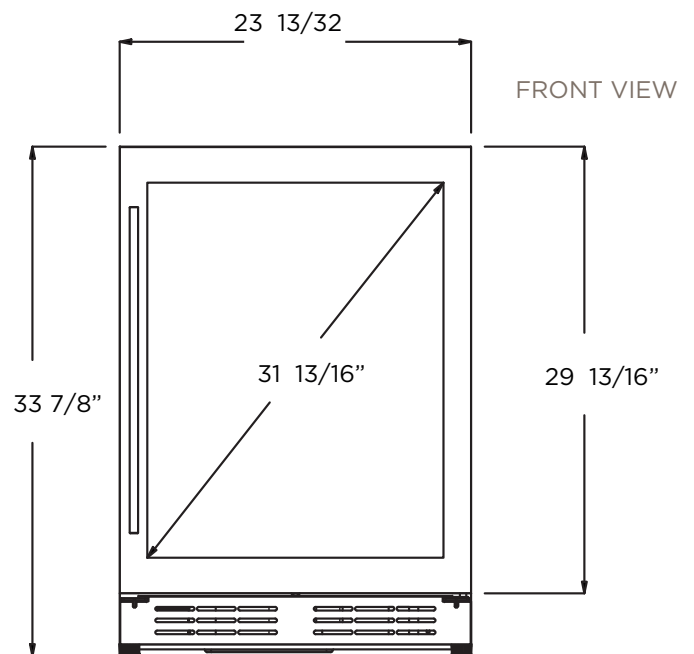

ELICA'S EXCLUSIVE PLUS FEATURES

RISERVA - EBS51SS1 creates the dream conditions for your favorite seltzer drinks. This 24" undercabinet refrigerator has the capacity to fit up to 120 cans (12oz). Featuring 3 adjustable slide out Tempered Glass shelves, 304 Stainless Steel

frame with double layered UV resistant glass door and an exclusive concealed hinge design that delivers a more refined appear and tighter fit within cabinetry.

STORAGE CAPACITY

TOTAL MAX CAPACITY: 120 CANS (12 oz).

*Do not exceed Max Capacity, avoid product damage and losing warranty validation

EBS51SS1

Beverage Center | SINGLE DOOR SINGLE ZONE

PRODUCT DESCRIPTION EBS51SS1		ELECTRICAL SPECIFICATIONS	
Width	24"	Compressor Brand	Embraco
Dimensions	23 13/32" W x 33 13/16" H x 23 5/8" D	Min. Circuit Required	15A
Weight	128 lbs	AC Power	110-120V/60HZ
Installation Type	Built-in and Free Standing	Amperage	0.95A
Refrigerant Type	R600a	Plug Type	B
Volume	4.8 cu ft (135L)	OTHER FEATURES	
Total Capacity	> 120 cans (12 oz cans)	Superior Full Extension Racks	
Temperature Range	34 to 65°F	Beverage Shelving made of Tempered Glass	
Sound Level	39 dBA	White LED Lights with 3 level KELVIN shade adjustment	
Door Finish	304 Stainless Steel + Glass	Anti Vibration Technology	
Cabinet Finish	Black	Double Panel Tempered Glass Door, UV coated	
Interior Finish	Black	Sabbath Mode	
Hinge Design	Concealed	Stylish look with tubular handle	
Lighting	3 Level White LED	Anti Damping System	
Shelving	3 Adjustable - Slide Out-Tempered Glass Shelves with Metal front Trim (without rollers)	Carbon Filter Replacement	L00114-1
		KITS	
Controls	Capacitive Touch Display with White Numbers	PRO Handle	KIT0175505
DOOR		WARRANTY	
Door Handle	Tubular	2+1 Year Parts and In-Home Labor Warranty. Third year awarded after product registration on www.elica.com	
Door Glass	Tinted Dual Pane, Low-e Argon-filled		
Reversible Door	Yes		