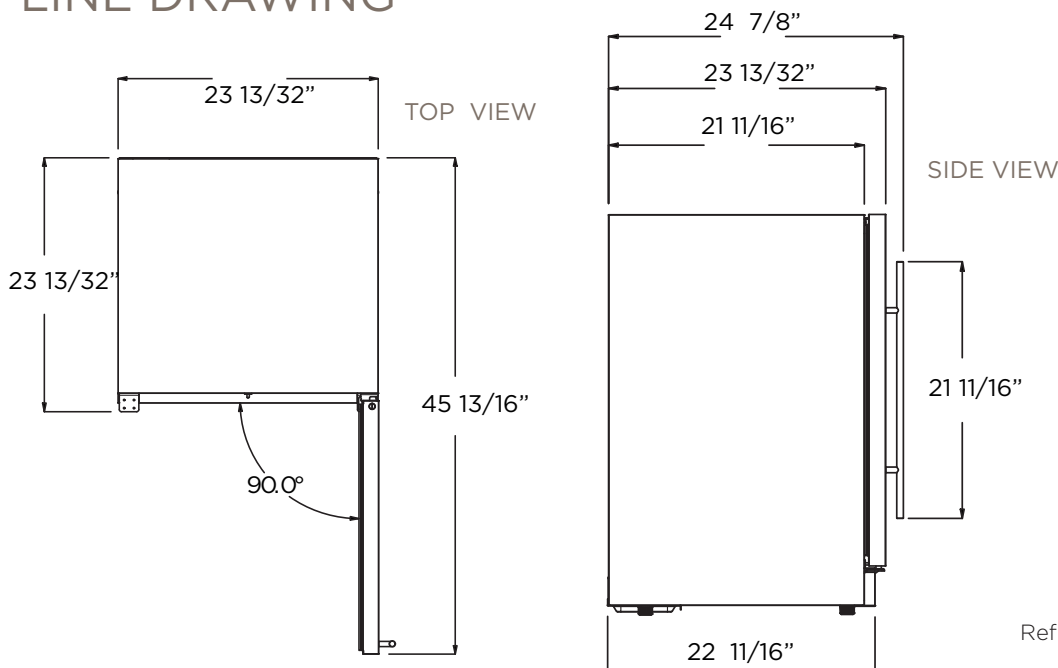

EBS51SS1

Beverage Center | SINGLE DOOR SINGLE ZONE

PRODUCT DESCRIPTION EBS51SS1		ELECTRICAL SPECIFICATIONS	
Width	24"	Compressor Brand	Embraco
Dimensions	23 13/32" W x 33 13/16" H x 23 5/8" D	Min. Circuit Required	15A
Weight	128 lbs	AC Power	110-120V/60HZ
Installation Type	Built-in and Free Standing	Amperage	0.95A
Refrigerant Type	R600a	Plug Type	B
Volume	4.8 cu ft (135L)	OTHER FEATURES	
Total Capacity	> 120 cans (12 oz cans)	Superior Full Extension Racks	
Temperature Range	34 to 65°F	Beverage Shelving made of Tempered Glass	
Sound Level	39 dBA	White LED Lights with 3 level KELVIN shade adjustment	
Door Finish	304 Stainless Steel + Glass	Anti Vibration Technology	
Cabinet Finish	Black	Double Panel Tempered Glass Door, UV coated	
Interior Finish	Black	Sabbath Mode	
Hinge Design	Concealed	Stylish look with tubular handle	
Lighting	3 Level White LED	Anti Damping System	
Shelving	3 Adjustable - Slide Out-Tempered Glass Shelves with Metal front Trim (without rollers)	Carbon Filter Replacement	L00114-1
		KITS	
Controls	Capacitive Touch Display with White Numbers	PRO Handle	KIT0175505
DOOR		WARRANTY	
Door Handle	Tubular	2+1 Year Parts and In-Home Labor Warranty. Third year awarded after product registration on www.elica.com	
Door Glass	Tinted Dual Pane, Low-e Argon-filled		
Reversible Door	Yes		

LINE DRAWING

Domestic use only.
Refrigeration, no freezing capability.
Compressor included.