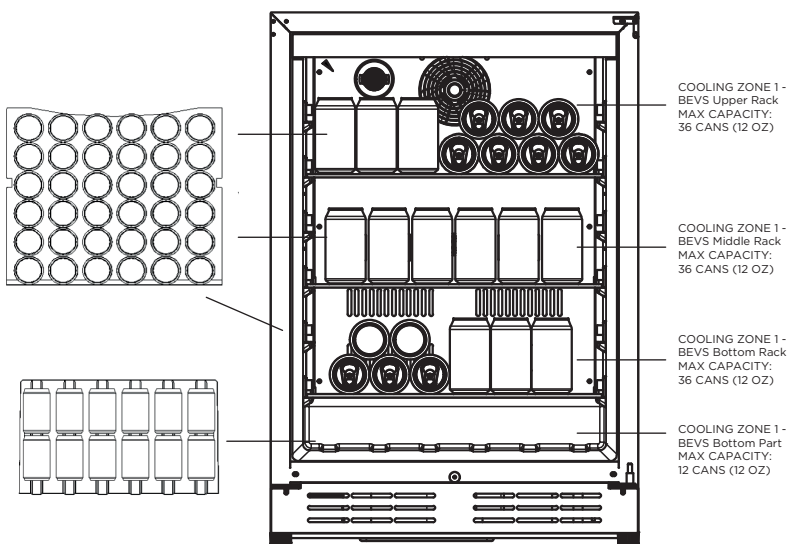

ELICA'S EXCLUSIVE PLUS FEATURES

RISERVA - EBS51SS1 creates the dream conditions for your favorite seltzer drinks. This 24" undercabinet refrigerator has the capacity to fit up to 120 cans (12oz). Featuring 3 adjustable slide out Tempered Glass shelves, 304 Stainless Steel

frame with double layered UV resistant glass door and an exclusive concealed hinge design that delivers a more refined appear and tighter fit within cabinetry.

STORAGE CAPACITY

TOTAL MAX CAPACITY: 120 CANS (12 oz).

*Do not exceed Max Capacity, avoid product damage and losing warranty validation

EBS51SS1

Beverage Center | SINGLE DOOR SINGLE ZONE

PRODUCT DESCRIPTION EBS51SS1		ELECTRICAL SPECIFICATIONS	
Width	24"	Compressor Brand	Embraco
Dimensions	23 13/32" W x 33 13/16" H x 23 5/8" D	Min. Circuit Required	15A
Weight	128 lbs	AC Power	110-120V/60HZ
Installation Type	Built-in and Free Standing	Amperage	0.95A
Refrigerant Type	R600a	Plug Type	B
Volume	4.8 cu ft (135L)	OTHER FEATURES	
Total Capacity	> 120 cans (12 oz cans)	Superior Full Extension Racks	
Temperature Range	34 to 65°F	Beverage Shelving made of Tempered Glass	
Sound Level	39 dBA	White LED Lights with 3 level KELVIN shade adjustment	
Door Finish	304 Stainless Steel + Glass	Anti Vibration Technology	
Cabinet Finish	Black	Double Panel Tempered Glass Door, UV coated	
Interior Finish	Black	Sabbath Mode	
Hinge Design	Concealed	Stylish look with tubular handle	
Lighting	3 Level White LED	Anti Damping System	
Shelving	3 Adjustable - Slide Out-Tempered Glass Shelves with Metal front Trim (without rollers)	Carbon Filter Replacement	L00114-1
		KITS	
Controls	Capacitive Touch Display with White Numbers	PRO Handle	KIT0175505
DOOR		WARRANTY	
Door Handle	Tubular	2+1 Year Parts and In-Home Labor Warranty. Third year awarded after product registration on www.elica.com	
Door Glass	Tinted Dual Pane, Low-e Argon-filled		
Reversible Door	Yes		