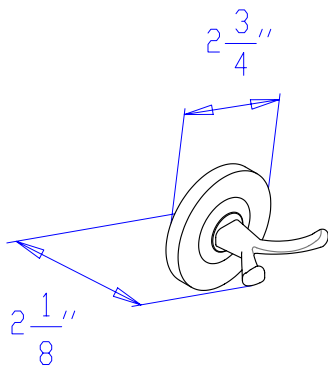

MODEL#: **EBA317ORB**

PRODUCT SPECIFICATION SHEET

DESCRIPTION:

Petosky Robe Hook

WATER FLOW RATE (If applicable):

Not Applicable

AVAILABLE FINISHES:

Chrome, Polished Brass, Oil Rubbed Bronze, Satin Nickel

CARTRIDGES (If applicable):

CARTRIDGE TYPE	MODEL #
Hot Cartridge	Not Applicable
Cold Cartridge	Not Applicable
Shared or Single H&C Cartridge	Not Applicable
Diverter (If applicable)	Not Applicable

MODEL SHOWN: EBA317ORB

Note: Photo above and Drawing below shows overall style of the product, handle styles may be different to the product model number this specification sheet is referring to

Note: Please always check with Elements of Design Customer Service for Cartridge Model Number Verification before you order.