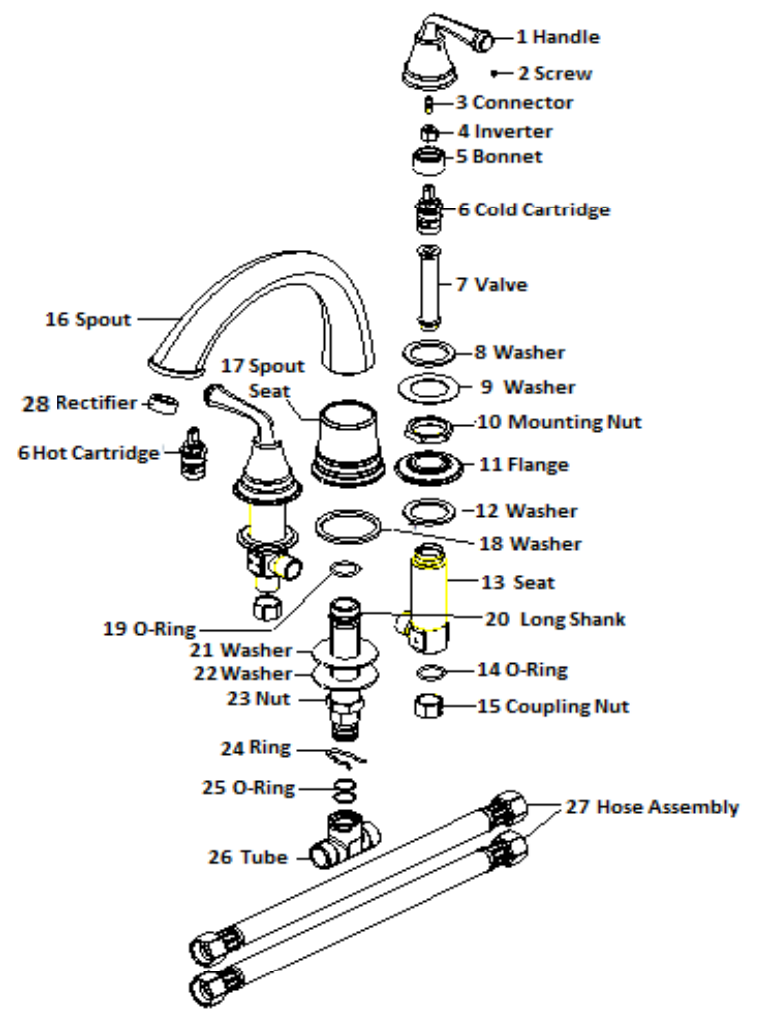

Eden Roman Tub Faucet . SPARE PARTS

524595 524611
 Chrome Oil Rubbed Bronze

| No. | Name | 524595 | | 524611 | |
|-----|----------------|------------|------------|------------|------------|
| | | Order Code | List Price | Order Code | List Price |
| 1 | Handle | | | | |
| 2 | Screw | | | | |
| 3 | Connector | | | | |
| 4 | Inverter | | | | |
| 5 | Bonnet | | | | |
| 6 | Cold Cartridge | 907519 | \$9.42 | 907519 | \$9.42 |
| | Hot Cartridge | | | | |
| 7 | Valve | | | | |
| 8 | Washer | | | | |
| 9 | Washer | | | | |
| 10 | Mounting Nut | | | | |
| 11 | Flange | | | | |
| 12 | Washer | | | | |
| 13 | Seat | | | | |
| 14 | O-Ring | | | | |
| 15 | Coupling Nut | | | | |
| 16 | Spout | | | | |
| 17 | Spout Seat | | | | |
| 18 | Washer | | | | |
| 19 | O-Ring | | | | |
| 20 | Long Shank | | | | |
| 21 | Washer | | | | |
| 22 | Washer | | | | |
| 23 | Nut | | | | |
| 24 | Ring | | | | |
| 25 | O-Ring | | | | |
| 26 | Tube | | | | |
| 27 | Hose Assembly | 907741 | \$21.53 | 907741 | \$21.53 |
| 28 | Rectifier | 907865 | \$1.09 | 907865 | \$1.09 |