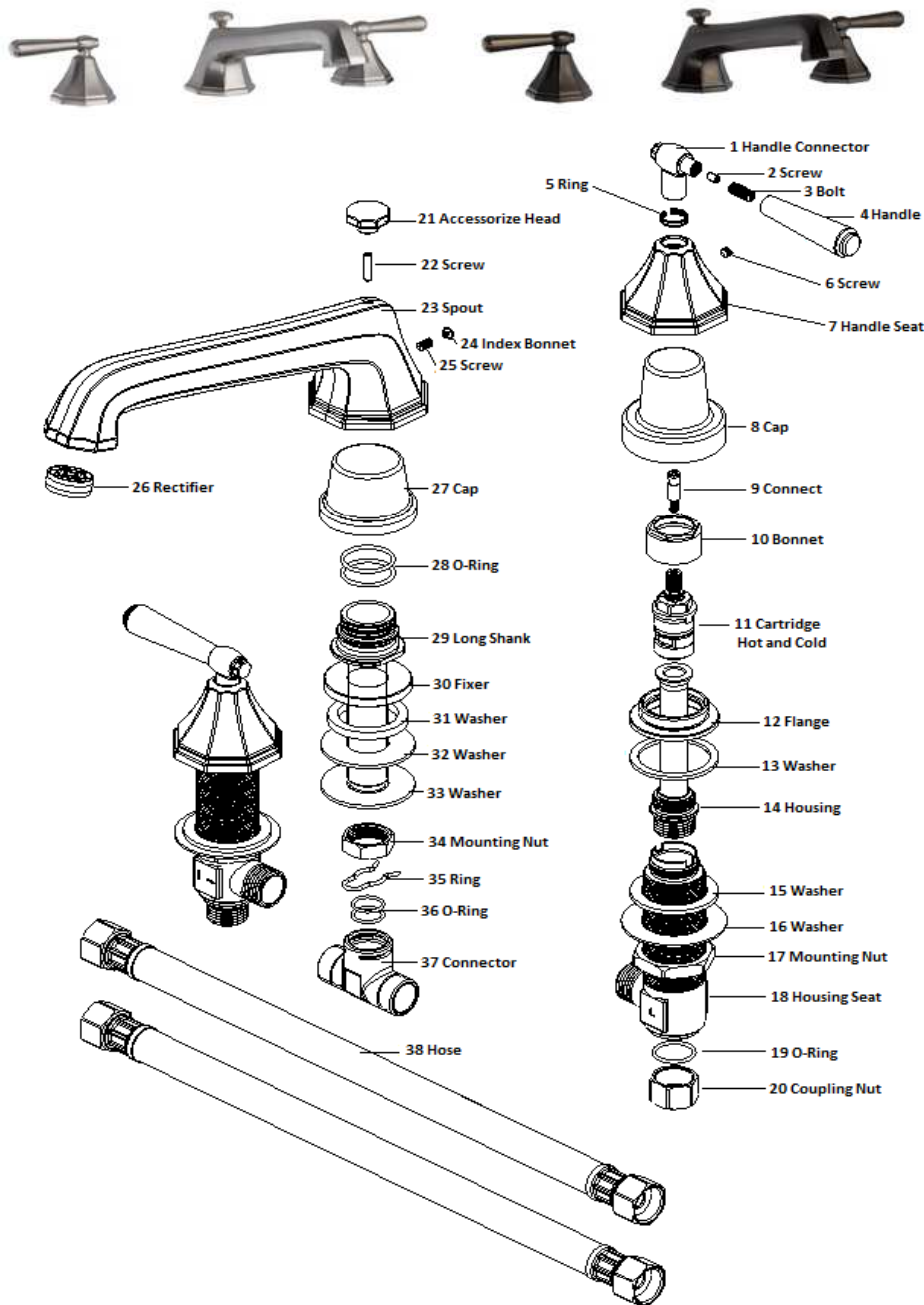

Barcelona Roman Tub Faucet . SPARE PARTS

522755

Satin Nickel

522763

Brushed Bronze

No.	Name	522755		522763	
		Order Code	List Price	Order Code	List Price
1	Handle Connector				
2	Screw				
3	Bolt				
4	Handle				
5	Ring				
6	Screw				
7	Handle Seat				
8	Cap				
9	Connect				
10	Bonnet				
11	Cold Cartridge	908137	\$10.14	908137	\$10.14
	Hot Cartridge				
12	Flange				
13	Washer				
14	Housing				
15	Washer				
16	Washer				
17	Mounting Nut				
18	Housing Seat				
19	O-Ring				
20	Coupling Nut				
21	Accessorize Head				
22	Screw				
23	Spout				
24	Index Bonnet				
25	Screw				
26	Rectifier	907865	\$1.09	907865	\$1.09
27	Cap				
28	O-Ring				
29	Long Shank				
30	Fixer				
31	Washer				
32	Washer				
33	Washer				
34	Mounting Nut				
35	Ring				
36	O-Ring				
37	Connector				
38	Hose	907741	\$21.53	907741	\$21.53