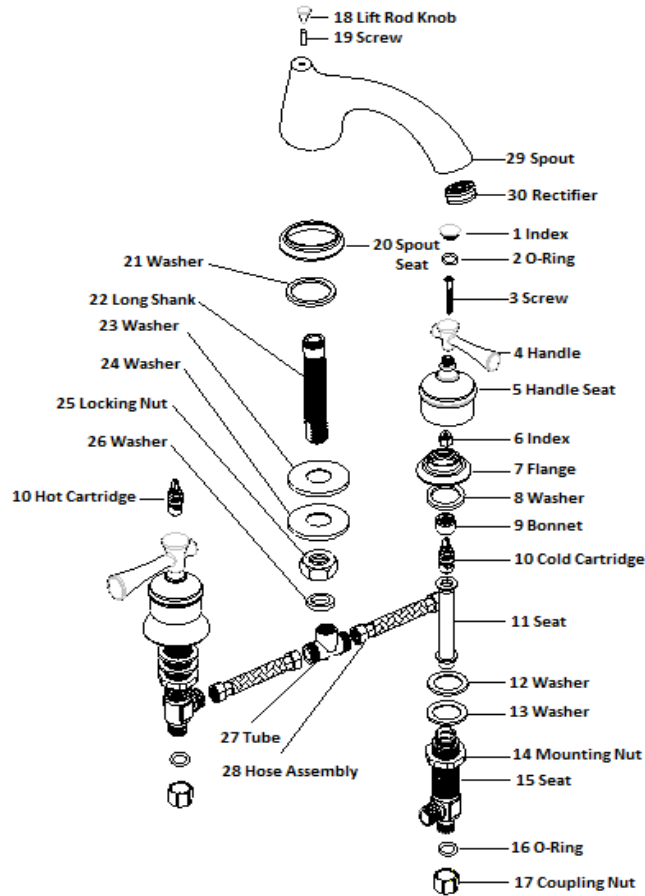

# Ironwood Roman Tub Faucet . SPARE PARTS

524629  
Satin Nickel

524645  
Brushed Bronze

No.	Name	524629		524645	
		Order Code	List Price	Order Code	List Price
1	Index				
2	O-Ring				
3	Screw				
4	Handle				
5	Handle Seat				
6	Index				
7	Flange				
8	Washer				
9	Bonnet				
10	Cold Cartridge	907519	\$9.42	907519	\$9.42
	Hot Cartridge				
11	Seat				
12	Washer				
13	Washer				
14	Mounting Nut				
15	Seat				
16	O-Ring				
17	Coupling Nut				
18	Lift Rod Knob				
19	Screw				
20	Spout Seat				
21	Washer				
22	Long Shank				
23	Washer				
24	Washer				
25	Locking Nut				
26	Washer				
27	Tube				
28	Hose Assembly				
29	Spout				
30	Rectifier				