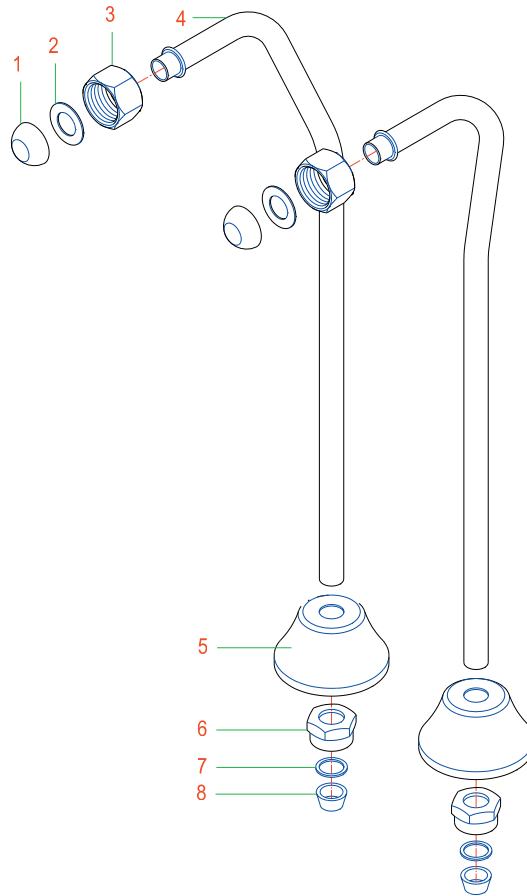

MODEL#: **DS472**

Double Offset Water Supply Line, Sold in Pairs, Bottom 1/2" OD Escutcheons, Top Fits 1/2" IPS or 3/4" IPS Connection, 22" Height

**Note:** Drawing shows overall style of the product, faucet handle style may be different to the product model number this chart is referring to.