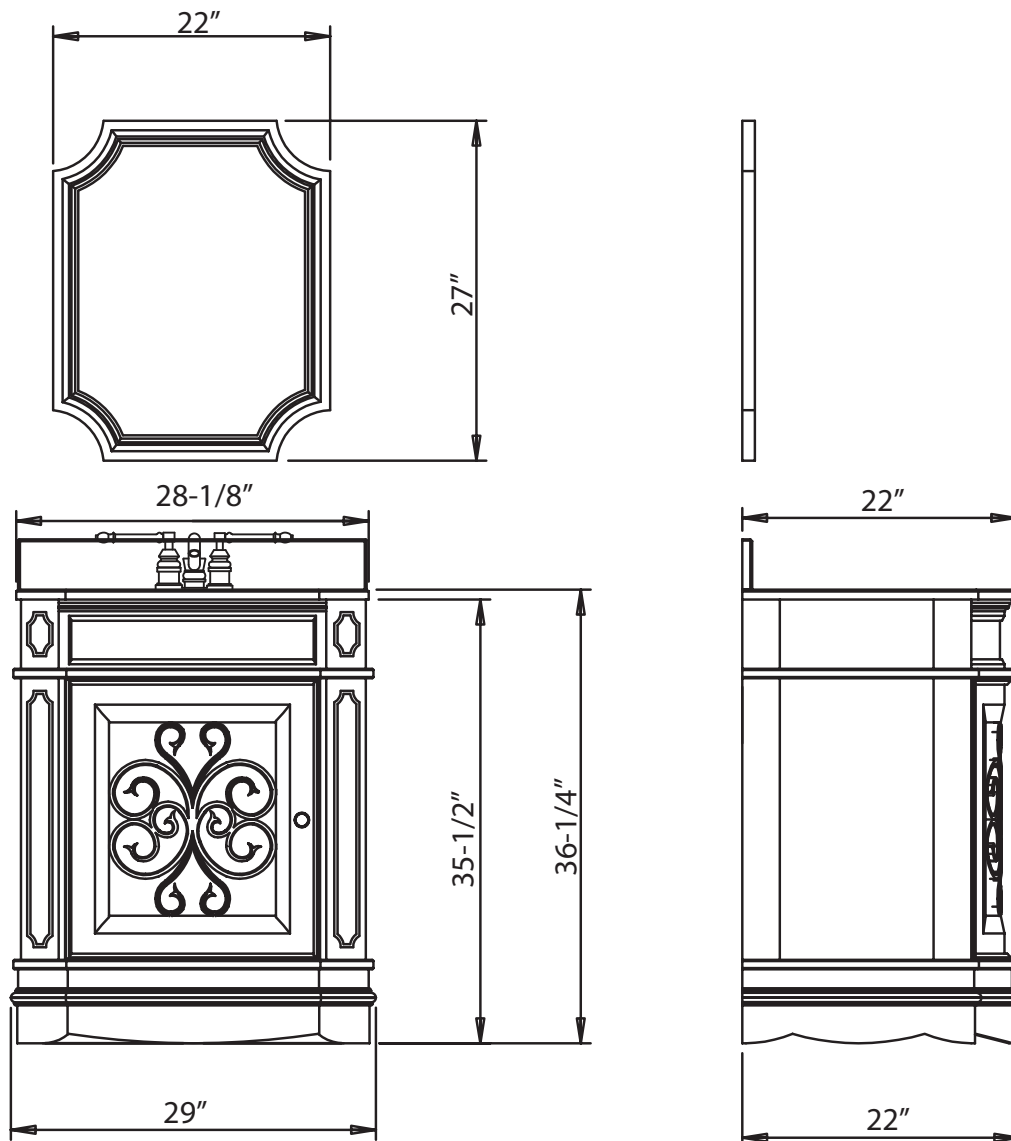

bath ELEMENTS

VAN050

Vanity: 29" x 22" x 35-1/2"

Materials: MDF

Top: 28-1/8" x 22" x 2cm

***Top and bowl are preinstalled**

Material: 2cm black granite

Bowl hole cut for 15" x 12" white bowl

Faucet holes cut for 4" centerset

2cm backsplash included

Mirror: 22" x 27"

Beveled glass

www.bath-elements.com

Manufactured by Hardware Resources • www.hardwareresources.com