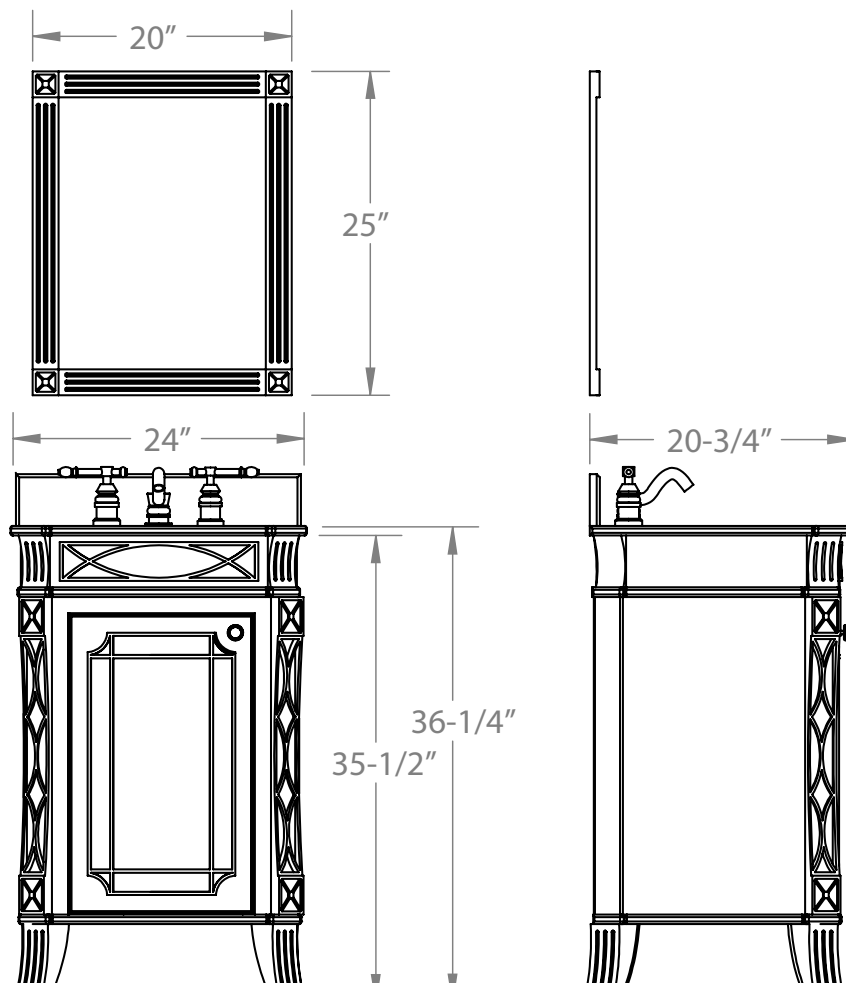

bath ELEMENTS

VAN047

Vanity: 22-3/4" x 20" x 35-1/2"

Materials: MDF

Top: 24" x 20-3/4" x 2cm

***Top and bowl are preinstalled**

Material: 2cm black granite

Bowl hole cut for 15" x 12" white bowl

Faucet holes cut for 4" centerset

2cm backsplash included

Mirror: 20" x 25"

Beveled glass

www.bath-elements.com

Manufactured by Hardware Resources • www.hardwareresources.com