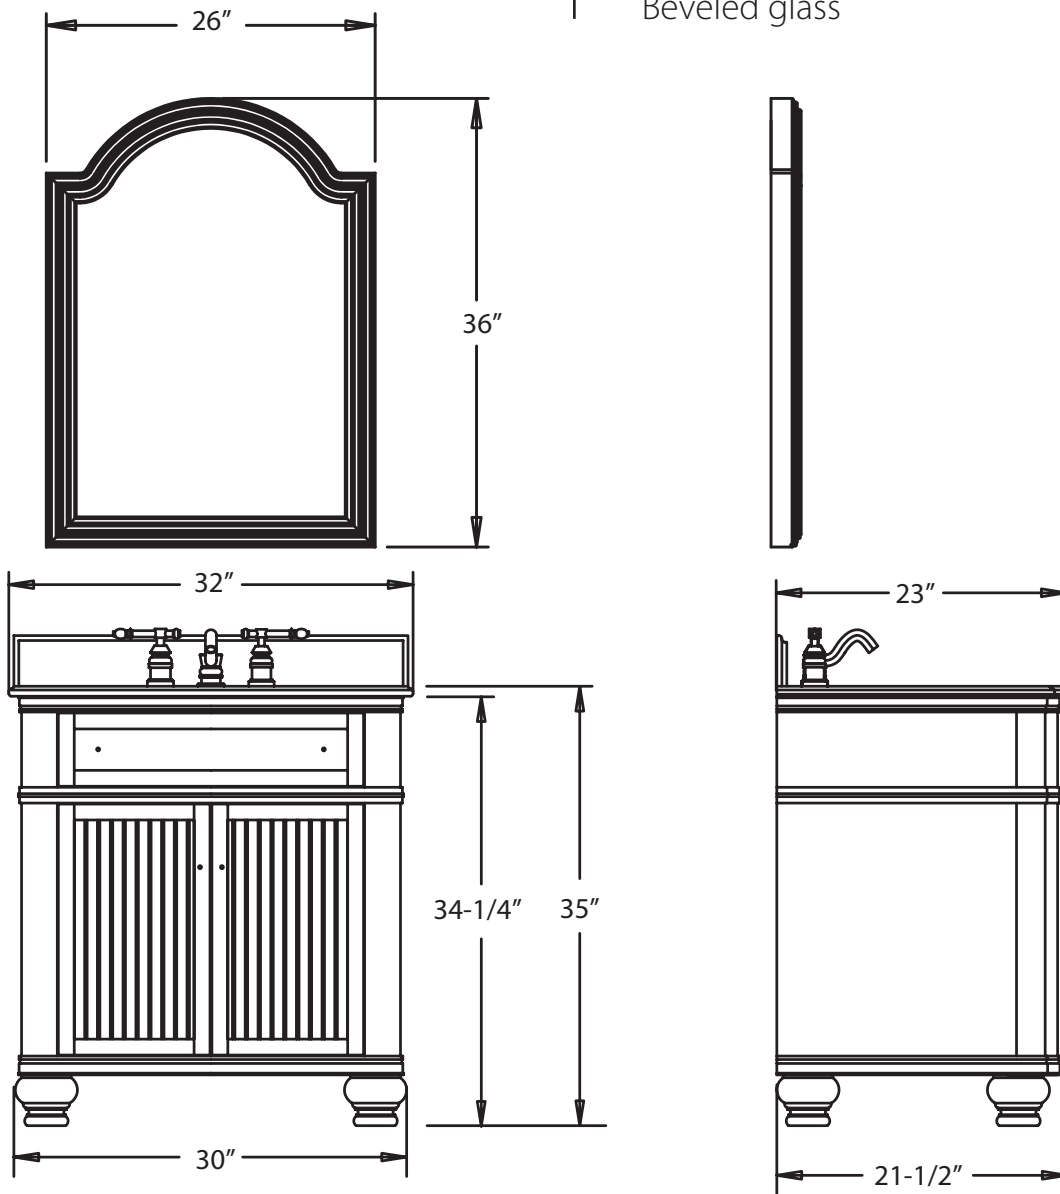

# bath ELEMENTS

VAN028E

VAN029E

**Vanity: 30" x 21-1/2" x 34-1/4"**

Materials: MDF

**Top: 32" x 23" x 2cm**

**\*Top and bowl are preinstalled**

Material: 2cm black granite

Bowl hole cut for 15" x 12" white bowl

Faucet holes cut for 4" centerset

2cm backsplash included

**Mirror: 26" x 36"**

Beveled glass

[www.bath-elements.com](http://www.bath-elements.com)

Manufactured by Hardware Resources • [www.hardwareresources.com](http://www.hardwareresources.com)