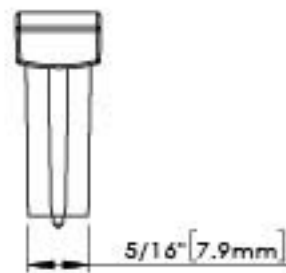

8-32 UNC ∇ 1/2" [12.7 mm]

ACCESSORY:

SCREW: 8-32X1-1/8" 1 PCS

BREAK AWAY SCREW: 8-32X45mm 1 PCS