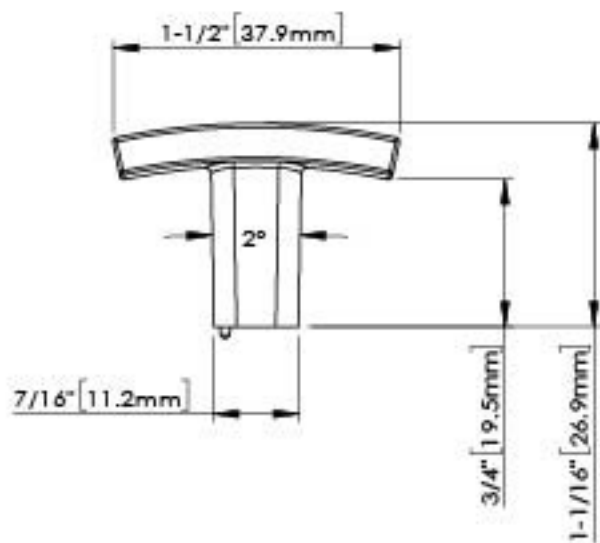

8-32 UNC ∇ 1/2" [12.7 mm]

ACCESSORY:

SCREW: 8-32X1-1/8" 1 PCS

BREAK AWAY SCREW: 8-32X45mm 1 PCS