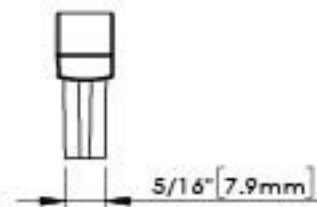

8-32 UNC ∇ 1/2" [12.7 mm]

ACCESSORY:

SCREW: 8-32X1-1/8" 2 PCS

BREAK AWAY SCREW: 8-32X45mm 2 PCS