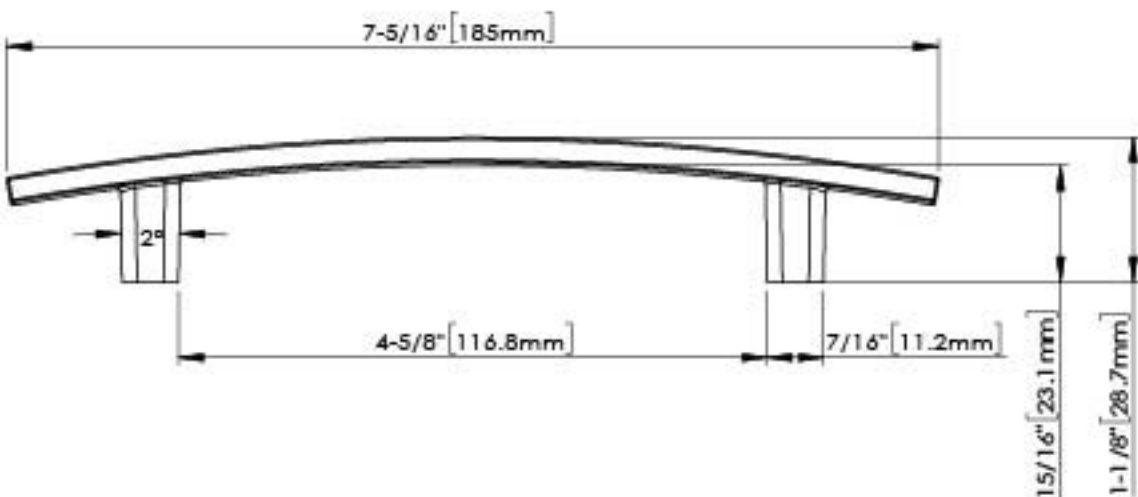

8-32 UNC ∇ 1/2" [12.7 mm]

ACCESSORY:

SCREW: 8-32X1-1/8" 2 PCS

BREAK AWAY SCREW: 8-32X45mm 2 PCS