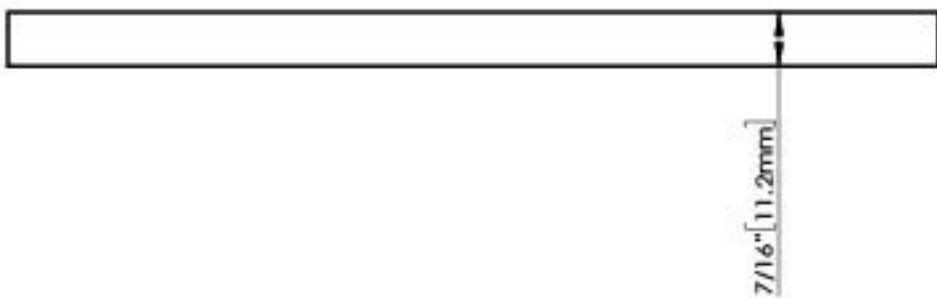

8-32 UNC ∇ 1/2" [12.7 mm]

ACCESSORY:

SCREW: 8-32X1-1/8" 2 PCS

BREAK AWAY SCREW: 8-32X45mm 2 PCS