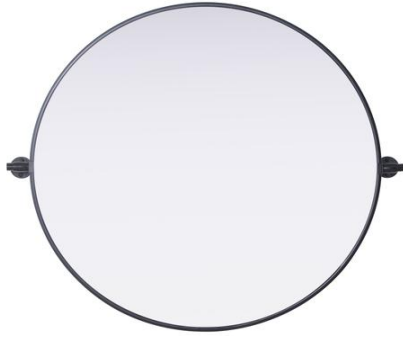

PRODUCT SPECIFICATION SHEET

Amoura COLLECTION

Amoura 30 Inch Metal Frame wall Mirror in Black

Item No:MR6G30BLK
(Black)

Item No:MR6G30BRA
(Brass)

Item No:MR6G30SIL
(Silver)

Dimensions

length	30
width	30
height	3
product weight	16

Specifications

Finish	Black/Brass/Silver
mount type	wall mounted
shape	round
orientation	Horizontal
framed	yes
frame material details	Iron and MDF
power source	none
magnifying	none
storage included	no
installation hardware included	yes
Warranty	1 Year Limited
Shipment Type	Small Parcel