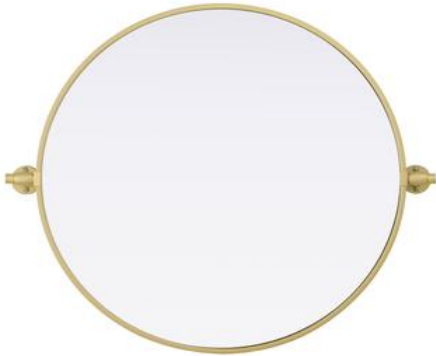

PRODUCT SPECIFICATION SHEET

Amoura COLLECTION

Amoura 24 Inch Metal Frame wall Mirror in Black

Item No:MR6G24BLK
(Black)

Item No:MR6G24BRA
(Brass)

Item No:MR6G24SIL
(Silver)

Dimensions

length	24
width	24
height	3
product weight	10

Specifications

Finish	Black/Brass/Silver
mount type	wall mounted
shape	round
orientation	Horizontal
framed	yes
frame material details	Iron and MDF
power source	none
magnifying	none
storage included	no
installation hardware included	yes
Warranty	1 Year Limited
Shipment Type	Small Parcel