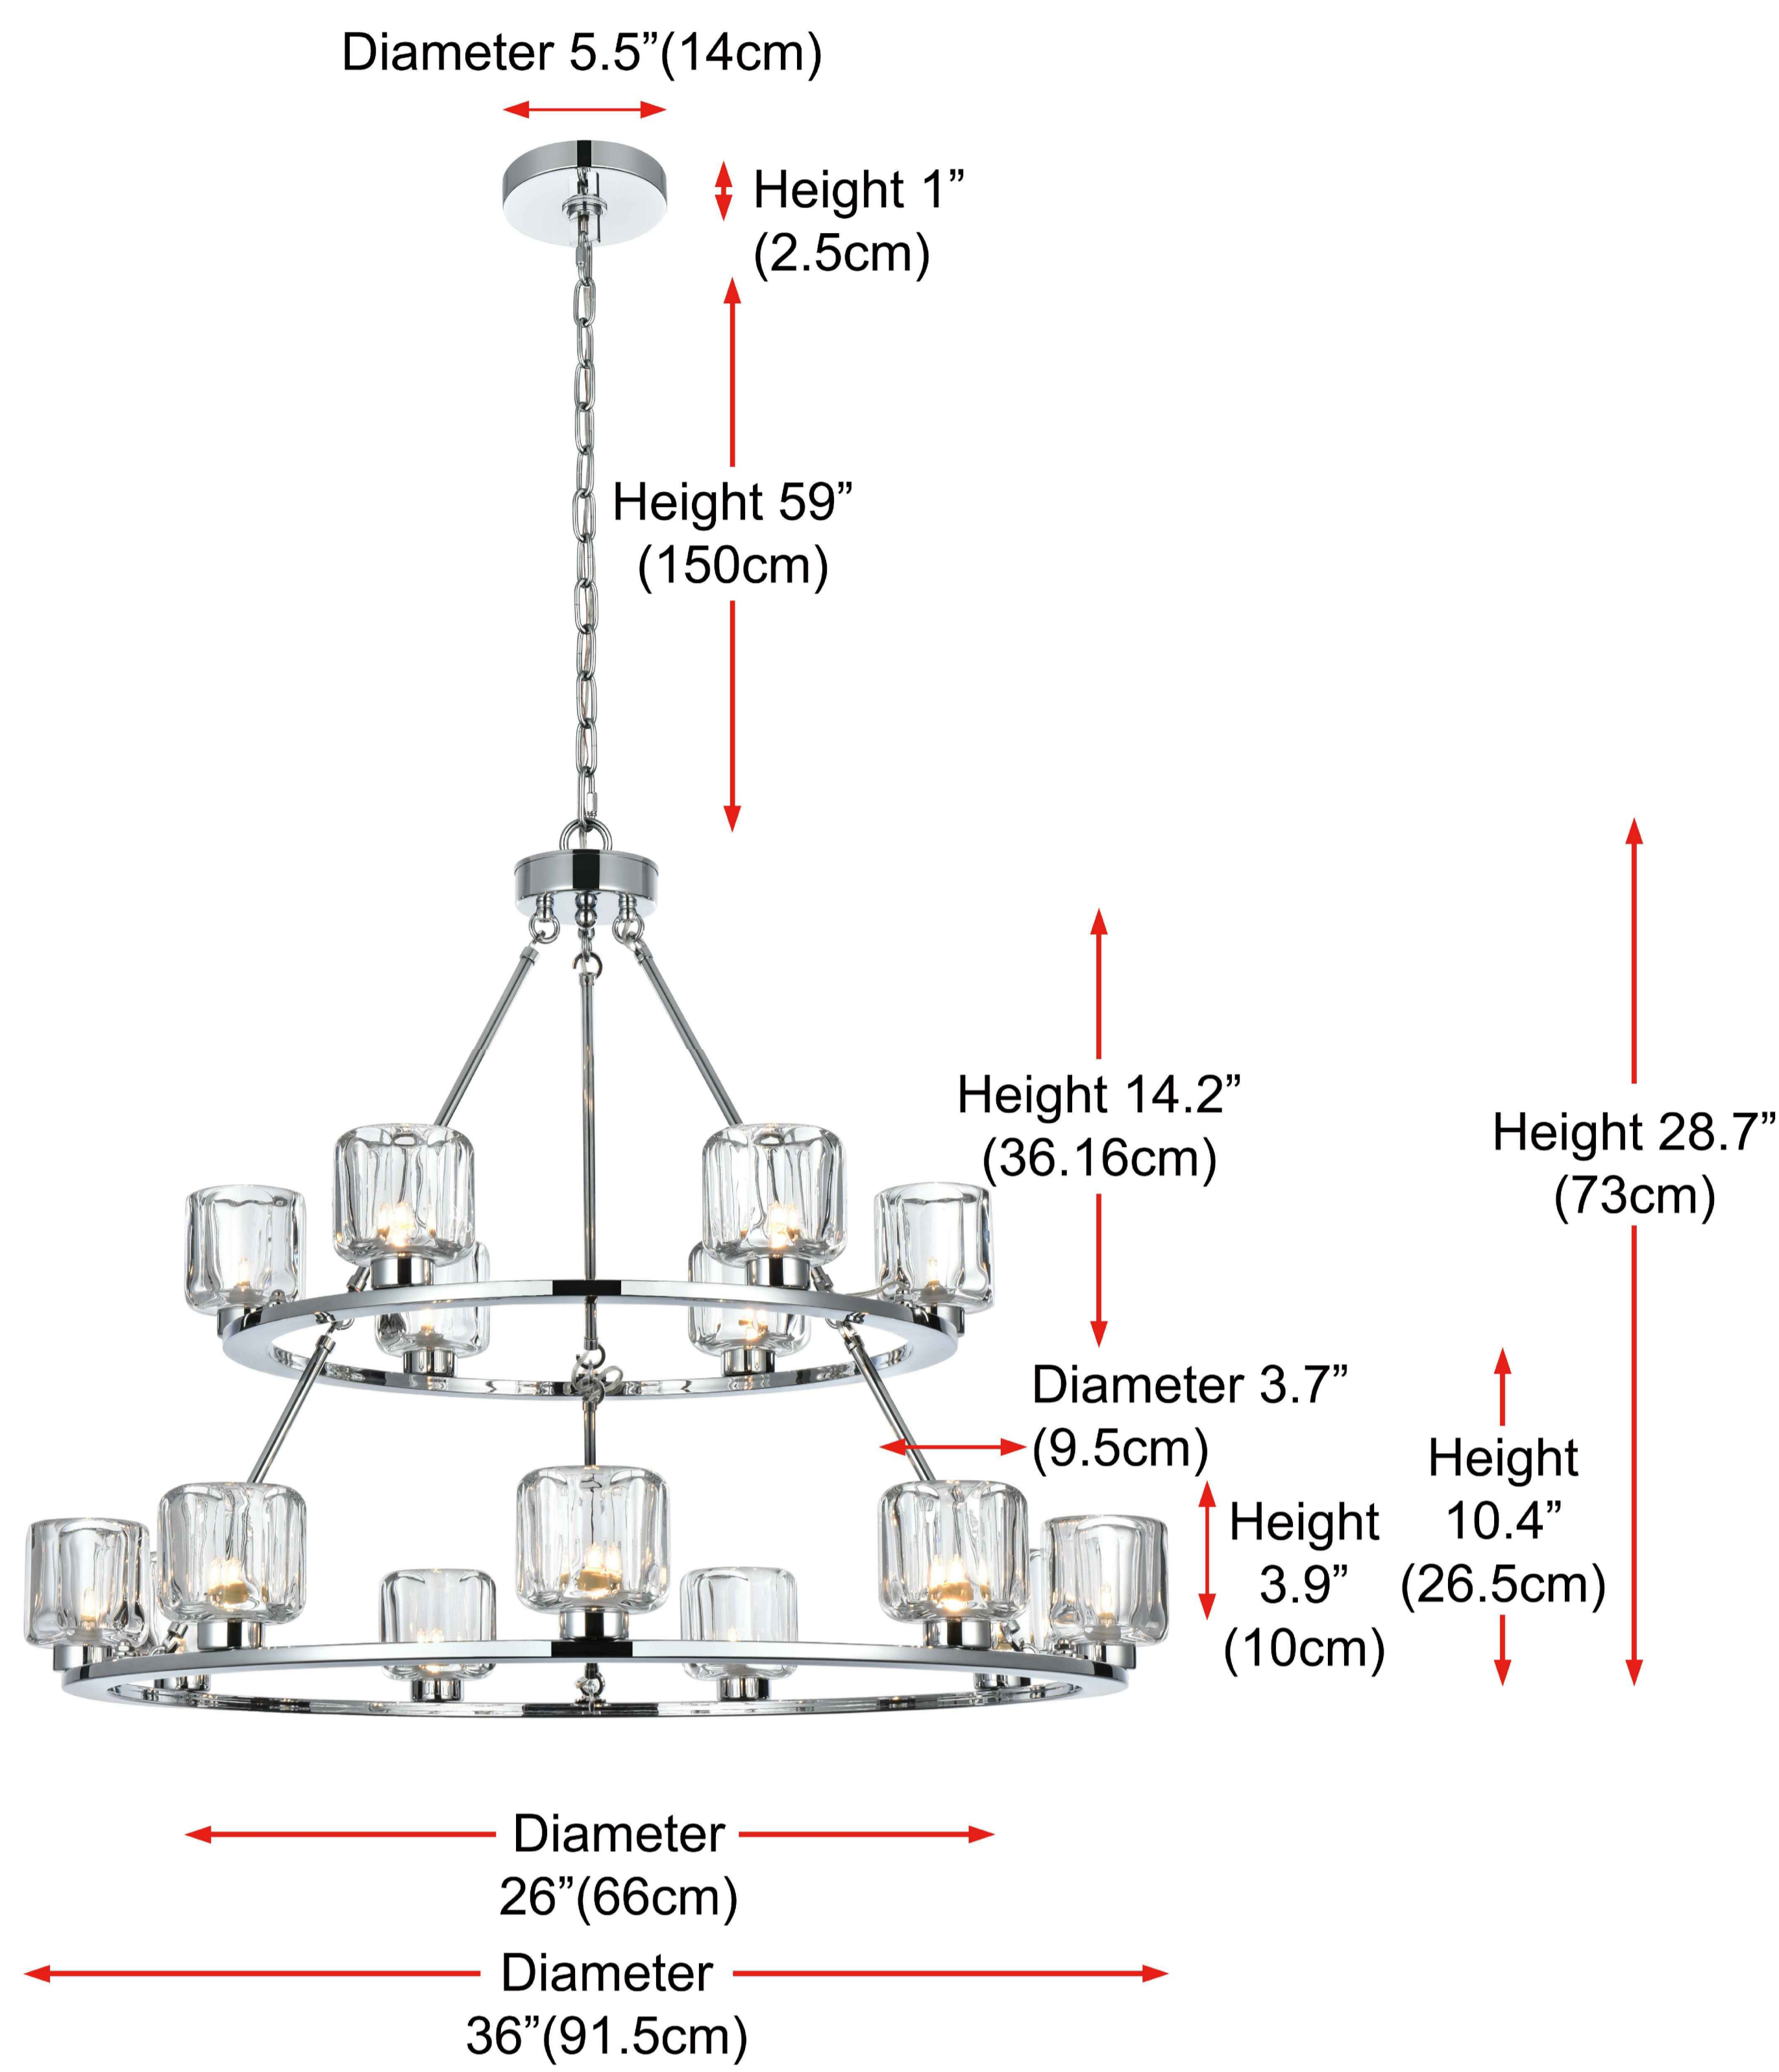

PRODUCT SPECIFICATION SHEET

Cadence COLLECTION

Cadence 36 inch Pendant in Chrome

Chrome
Item No:5100L236C

Black
Item No:5100L236BK

Satin Gold
Item No:5100L236SG

Available Finishes

The Collection is composed of Chandeliers, Pendants

Dimensions

Canopy Size(in)	Ø 5.5" H1.0"
Chain/Rod Length	59"
Length	N/A
Width	Ø 36"
Height	28.7"
Maximum Height	89"

Specifications

Finish	3 Finishes
Material	Metal+Glass
Glass Color	Clear
Type	Pendant Lamp
Hanging Device	Chain
Voltage	110-125V
Dimmable	Yes
Warranty	1Year Limited
Shipment Type	Small Parcel

Bulb / Socket

Socket Type	G9
Number of Lights	15
Wattage/Bulb	25W
Included	No

Installation

Indoor/Outdoor	Indoor
Dry/Wet/Damp	Dry
Weight	45 LBS
Wire Length	118"
Safety Rating	ETL Listed