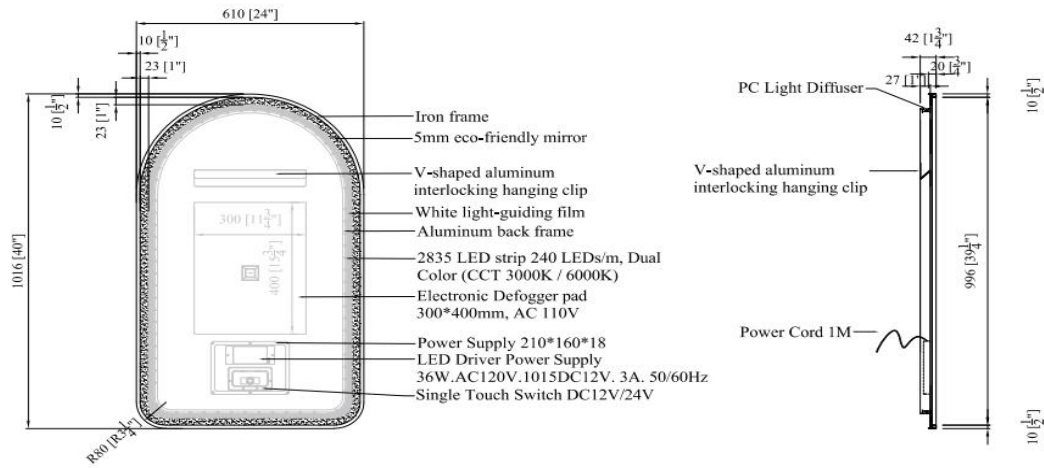

Dimensional Drawing

Available sizes

Model Number	Length	Width	Height	Color temperature	Wattage	Initial Lumens	Delivered Lumens
MRE6D2028	28	20	1.65	3000K+4500K+6000K	23	1700	1020
MRE6D2032	32	20	1.65	3000K+4500K+6000K	34	1900	1140
MRE6D2230	30	22	1.65	3000K+4500K+6000K	25	1900	1140
MRE6D2236	36	22	1.65	3000K+4500K+6000K	37	2200	1320
MRE6D2430	30	24	1.65	3000K+4500K+6000K	26	2000	1200
MRE6D2436	36	24	1.65	3000K+4500K+6000K	38	2300	1380
MRE6D2440	40	24	1.65	3000K+4500K+6000K	53	2500	1500
MRE6D2736	36	27	1.65	3000K+4500K+6000K	39	2400	1440
MRE6D2740	40	27	1.65	3000K+4500K+6000K	54	2600	1560
MRE6D2872	72	28	1.65	3000K+4500K+6000K	117	4200	2520
MRE6D3030	30	30	1.65	3000K+4500K+6000K	28	2200	1320
MRE6D3032	32	30	1.65	3000K+4500K+6000K	38	2300	1380
MRE6D3036	36	30	1.65	3000K+4500K+6000K	40	2500	1500
MRE6D3040	40	30	1.65	3000K+4500K+6000K	55	2700	1620
MRE6D3336	36	33	1.65	3000K+4500K+6000K	54	2600	1560
MRE6D3342	42	33	1.65	3000K+4500K+6000K	57	2900	1740
MRE6D3636	36	36	1.65	3000K+4500K+6000K	55	2700	1620
MRE6D3642	42	36	1.65	3000K+4500K+6000K	58	3000	1800