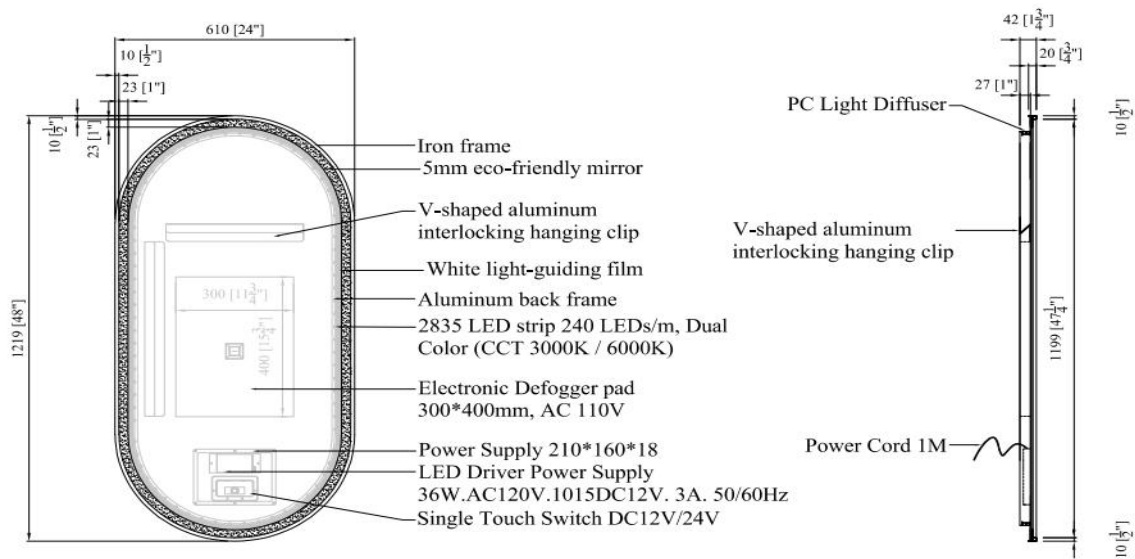

Dimensional Drawing

Available sizes

Model Number	Length	Width	Height	Color temperature	Wattage	Initial Lumens	Delivered Lumens
MRE6C2030	30	20	1.65	3000K+4500K+6000K	23	1700	1020
MRE6C2036	36	20	1.65	3000K+4500K+6000K	35	2000	1200
MRE6C2436	36	24	1.65	3000K+4500K+6000K	36	2100	1260
MRE6C2440	40	24	1.65	3000K+4500K+6000K	38	2300	1380
MRE6C2448	48	24	1.65	3000K+4500K+6000K	55	2700	1620
MRE6C2740	40	27	1.65	3000K+4500K+6000K	39	2400	1440
MRE6C3040	40	30	1.65	3000K+4500K+6000K	40	2500	1500