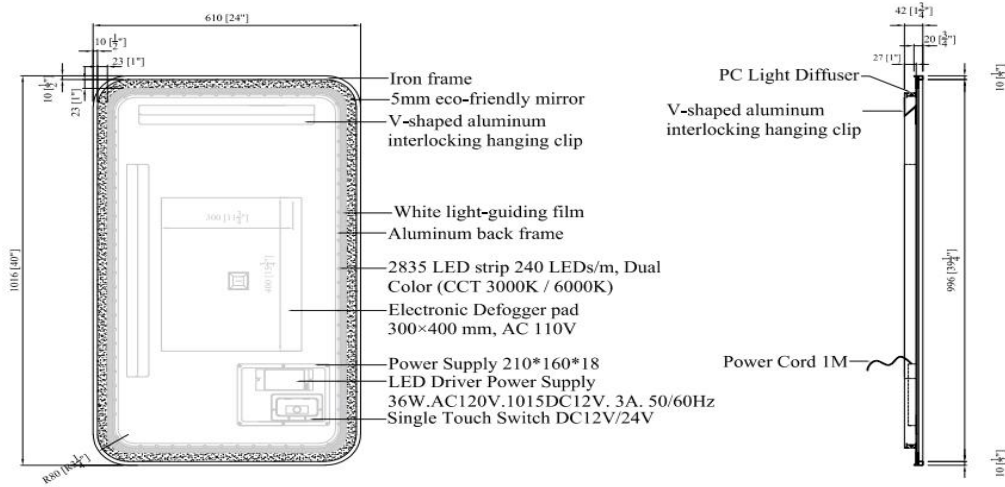

Dimensional Drawing

Available sizes

Model Number	Length	Width	Height	Color temperature	Wattage	Initial Lumens	Delivered Lumens
MRE6A2030	20	30	1.65	3000K+4500K+6000K	36.5	2100	1260
MRE6A2036	36	20	1.65	3000K+4500K+6000K	46	2300	1380
MRE6A2040	40	20	1.65	3000K+4500K+6000K	56	2500	1500
MRE6A2430	30	24	1.65	3000K+4500K+6000K	37	2200	1320
MRE6A2436	36	24	1.65	3000K+4500K+6000K	53	2500	1500
MRE6A2440	40	24	1.65	3000K+4500K+6000K	55	2700	1620
MRE6A2730	30	27	1.65	3000K+4500K+6000K	52	2400	1440
MRE6A2736	36	27	1.65	3000K+4500K+6000K	55	2700	1620
MRE6A2740	40	27	1.65	3000K+4500K+6000K	76	2900	1740
MRE6A3030	30	30	1.65	3000K+4500K+6000K	53	2500	1500
MRE6A3036	36	30	1.65	3000K+4500K+6000K	53	2800	1680
MRE6A3040	40	30	1.65	3000K+4500K+6000K	77	3000	1800
MRE6A3048	48	30	1.65	3000K+4500K+6000K	82	3400	2040
MRE6A3060	60	30	1.65	3000K+4500K+6000K	115	4000	2400
MRE6A3072	72	30	1.65	3000K+4500K+6000K	132	4600	2760
MRE6A3333	33	33	1.65	3000K+4500K+6000K	75	2800	1680
MRE6A3336	36	33	1.65	3000K+4500K+6000K	77	3000	1800
MRE6A3342	42	33	1.65	3000K+4500K+6000K	80	3300	1980
MRE6A3636	36	36	1.65	3000K+4500K+6000K	78	3100	1860
MRE6A3642	42	36	1.65	3000K+4500K+6000K	81	3400	2040
MRE6A3648	48	36	1.65	3000K+4500K+6000K	97	3700	2220
MRE6A3660	60	36	1.65	3000K+4500K+6000K	147	4300	2580
MRE6A3672	72	36	1.65	3000K+4500K+6000K	172	4900	2940
MRE6A4242	42	42	1.65	3000K+4500K+6000K	97	3700	2220
MRE6A4260	60	42	1.65	3000K+4500K+6000K	161	4600	2760
MRE6A4272	72	42	1.65	3000K+4500K+6000K	214	5200	3120