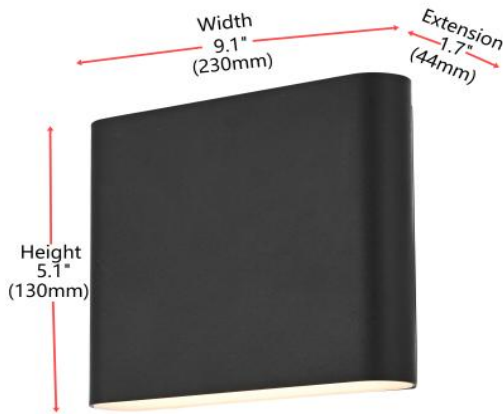

## Clyde COLLECTION

9.1 inch Outdoor Wall sconce in Black

Item No:OD507W9BK  
(Black)

### Dimensions

Canopy/Backplate (in)	L8" W0.6" E4.9"
Chain/Rod Length	N/A
Length	N/A
Width	9.1"
Extension	1.8"
Height	5.1"
Maximum Height	N/A

### Specifications

Finish	Black
Material	Iron and Glass
Type of glass	Grinding white Glass
Type	Outdoor Wall sconce
Lumens	413LM
Voltage	110-125V
Dimmable	yes
Warranty	1 Year Limited
Shipment Type	Small Parcel