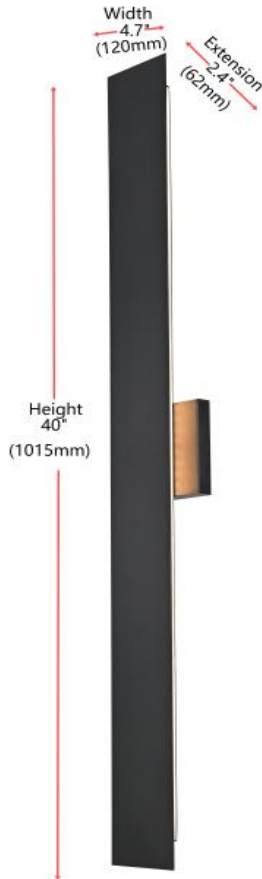

PRODUCT SPECIFICATION SHEET

Waylen COLLECTION

4.7 inch Outdoor Wall sconce in Black

Item No:OD506W40BK
(Black)

Available Finishes

*The Collection is composed of Pendants,
Outdoor wall sconce,pole light*

Dimensions

Canopy/Backplate (in)	L4.7" W4.7" E0.8"
Chain/Rod Length	N/A
Length	N/A
Width	4.7"
Extension	2.4"
Height	40"
Maximum Height	N/A

Specifications

Finish	Black
Material	Iron and Glass
Type of glass	Grinding white Glass
Type	Outdoor Wall sconce
Lumens	910LM
Voltage	110-125V
Dimmable	Yes
Warranty	1 Year Limited
Shipment Type	Small Parcel

Bulb / Socket

Socket Type	LED
Number of Lights	2
Wattage/Bulb	32W
Included	Yes

Installation

Indoor/Outdoor	Outdoor
Dry/Wet/Damp	Wet
Weight	7
Wire Length	8
Safety Rating	ETL