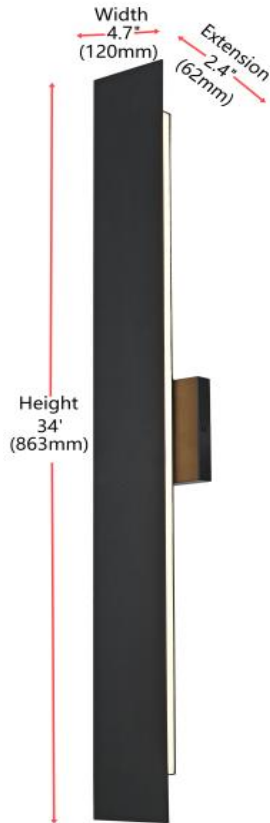

## Waylen COLLECTION

4.7 inch Outdoor Wall sconce in Black

Item No:OD506W34BK  
(Black)

### Dimensions

Canopy/Backplate (in)	L4.7" W4.7" E0.8"
Chain/Rod Length	N/A
Length	N/A
Width	4.7"
Extension	2.4"
Height	34"
Maximum Height	N/A

### Specifications

Finish	Black
Material	Iron and Glass
Type of glass	Grinding white Glass
Type	Outdoor Wall sconce
Lumens	798LM
Voltage	110-125V
Dimmable	
Warranty	1 Year Limited
Shipment Type	Small Parcel