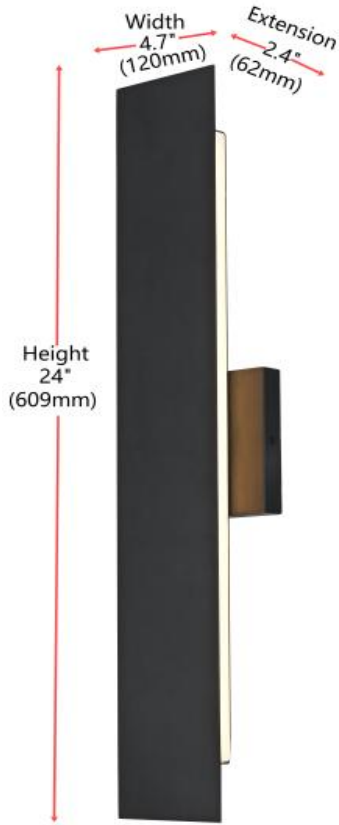

PRODUCT SPECIFICATION SHEET

Waylen COLLECTION

4.7 inch Outdoor Wall sconce in Black

Item No:OD506W24BK
(Black)

Available Finishes

*The Collection is composed of Pendants,
Outdoor wall sconce,pole light*

Dimensions

Canopy/Backplate (in)	L4.7" W4.7" E0.8"
Chain/Rod Length	N/A
Length	N/A
Width	4.7"
Extension	2.4"
Height	24"
Maximum Height	N/A

Specifications

Finish	Black
Material	Iron and Glass
Type of glass	Grinding white Glass
Type	Outdoor Wall sconce
Lumens	504LM
Voltage	110-125V
Dimmable	Yes
Warranty	1 Year Limited
Shipment Type	Small Parcel

Bulb / Socket

Socket Type	LED
Number of Lights	2
Wattage/Bulb	20W
Included	Yes

Installation

Indoor/Outdoor	Outdoor
Dry/Wet/Damp	Wet
Weight	5.1
Wire Length	8
Safety Rating	ETL