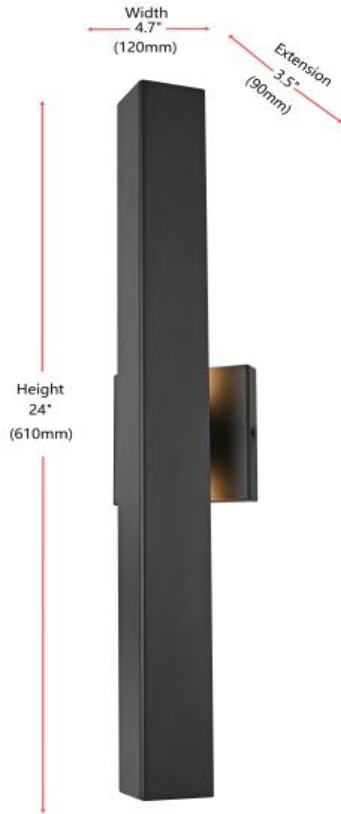

PRODUCT SPECIFICATION SHEET

Troy COLLECTION

4.7 inch Outdoor Wall sconce in Black

Item No:OD505W24BK
(Black)

Available Finishes

*The Collection is composed of Pendants,
Outdoor wall sconce,pole light*

Dimensions

Canopy/Backplate (in)	L4.7" W4.7" E0.8"
Chain/Rod Length	N/A
Length	N/A
Width	4.7"
Extension	3.5"
Height	24"
Maximum Height	N/A

Specifications

Finish	Black
Material	Iron and Glass
Type of glass	Grinding white Glass
Type	Outdoor Wall sconce
Lumens	648LM
Voltage	110-125V
Dimmable	Yes
Warranty	1 Year Limited
Shipment Type	Small Parcel

Bulb / Socket

Socket Type	LED
Number of Lights	2
Wattage/Bulb	17W
Included	Yes

Installation

Indoor/Outdoor	Outdoor
Dry/Wet/Damp	Wet
Weight	2.9
Wire Length	8
Safety Rating	ETL