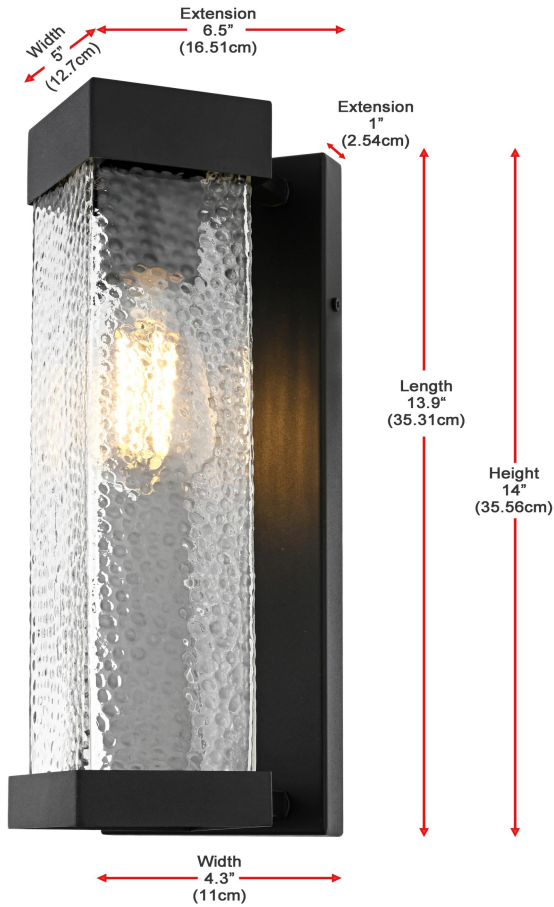

PRODUCT SPECIFICATION SHEET

Swain COLLECTION 5 inch Wall sconce in Black

Item No:OD370W14BK
(Black)

Available Finishes

The Collection is composed of Outdoor Wall sconce

Dimensions

Canopy/Backplate (in)	L13.9" W4.3" E1"
Chain/Rod Length	N/A
Length	N/A
Width	5"
Extension	6.5"
Height	14"
Maximum Height	N/A

Specifications

Finish	Black
Material	Iron and Glass
Type of glass	Hammered Glass
Type	Outdoor Wall sconce
Lumens	N/A
Voltage	110-125V
Dimmable	No
Warranty	1 Year Limited
Shipment Type	Small Parcel

Bulb / Socket

Socket Type	E26
Number of Lights	1
Wattage/Bulb	60W
Included	N/A

Installation

Indoor/Outdoor	Outdoor
Dry/Wet/Damp	Wet
Weight	4
Wire Length	12
Safety Rating	ETL