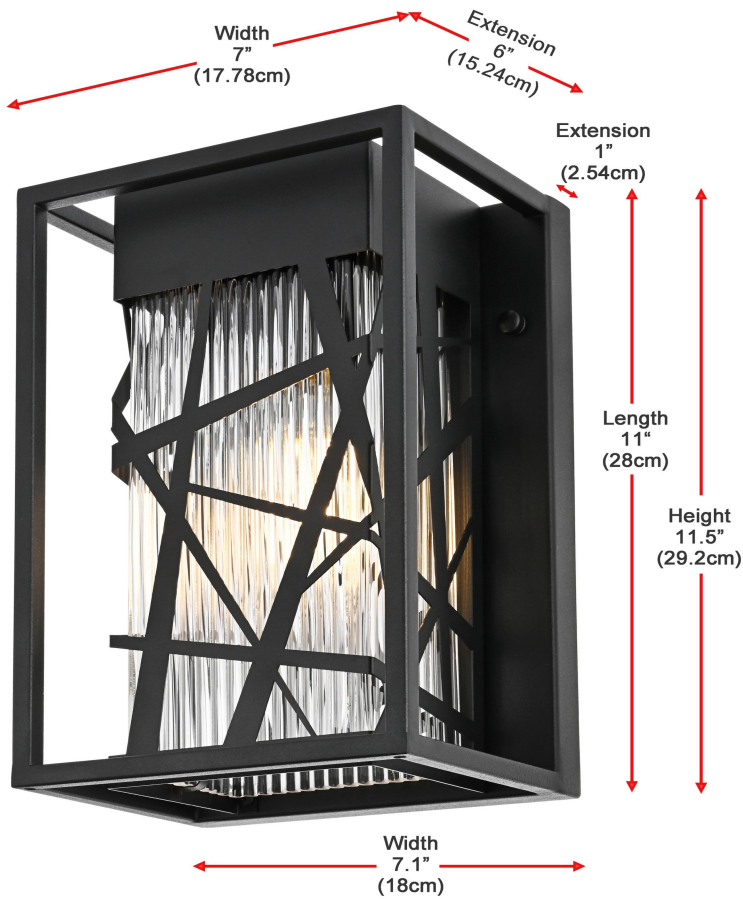

## Eyre COLLECTION

7 inch Wall sconce in Black

Item No:OD356W12BK  
(Black)

### Available Finishes

*The Collection is composed of Outdoor Wall sconce*

### Dimensions

Canopy/Backplate (in)	L11" W7.1" E1"
Chain/Rod Length	N/A
Length	N/A
Width	7"
Extension	6"
Height	11.5"
Maximum Height	N/A

### Specifications

Finish	Black
Material	Iron and Glass
Type of glass	Reeded Glass
Type	Outdoor Wall sconce
Lumens	N/A
Voltage	110-125V
Dimmable	No
Warranty	1 Year Limited
Shipment Type	Small Parcel