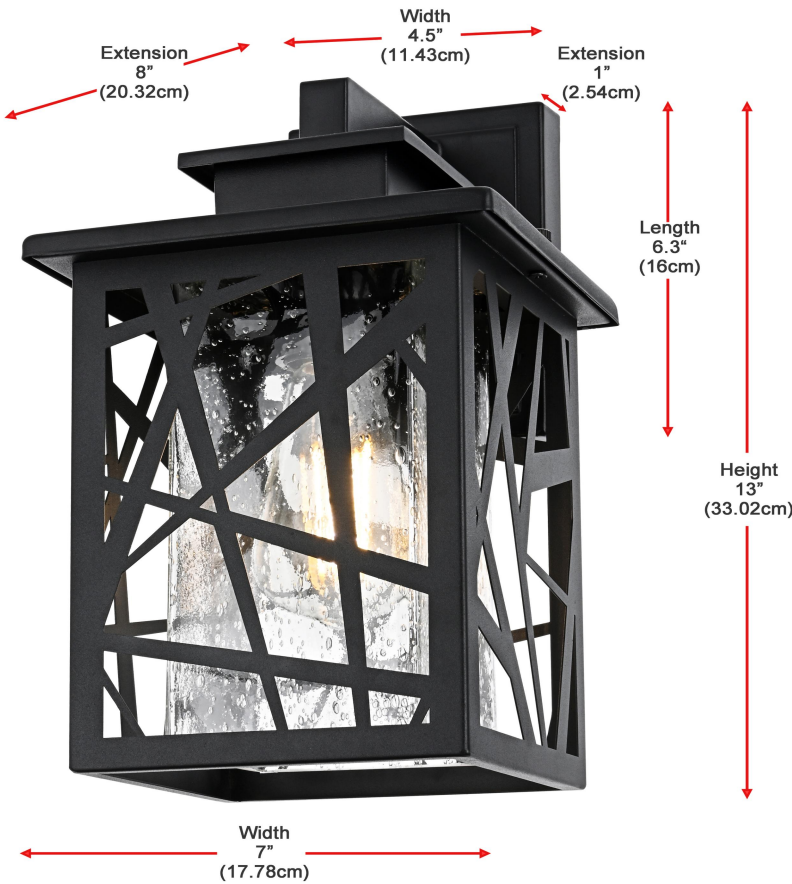

PRODUCT SPECIFICATION SHEET

Clifford COLLECTION

7 inch Wall sconce in Black

Item No:OD353W13BK
(Black)

Available Finishes

The Collection is composed of Outdoor Wall sconce

Dimensions

| | |
|-----------------------|-----------------|
| Canopy/Backplate (in) | L6.3" W4.5" E1" |
| Chain/Rod Length | N/A |
| Length | N/A |
| Width | 7" |
| Extension | 8" |
| Height | 13" |
| Maximum Height | N/A |

Specifications

| | |
|---------------|---------------------|
| Finish | Black |
| Material | Iron and Glass |
| Type of glass | Seedy Glass |
| Type | Outdoor Wall sconce |
| Lumens | N/A |
| Voltage | 110-125V |
| Dimmable | No |
| Warranty | 1 Year Limited |
| Shipment Type | Small Parcel |

Bulb / Socket

| | |
|------------------|-----|
| Socket Type | E26 |
| Number of Lights | 1 |
| Wattage/Bulb | 60W |
| Included | N/A |

Installation

| | |
|----------------|---------|
| Indoor/Outdoor | Outdoor |
| Dry/Wet/Damp | Wet |
| Weight | 4 |
| Wire Length | 12 |
| Safety Rating | ETL |